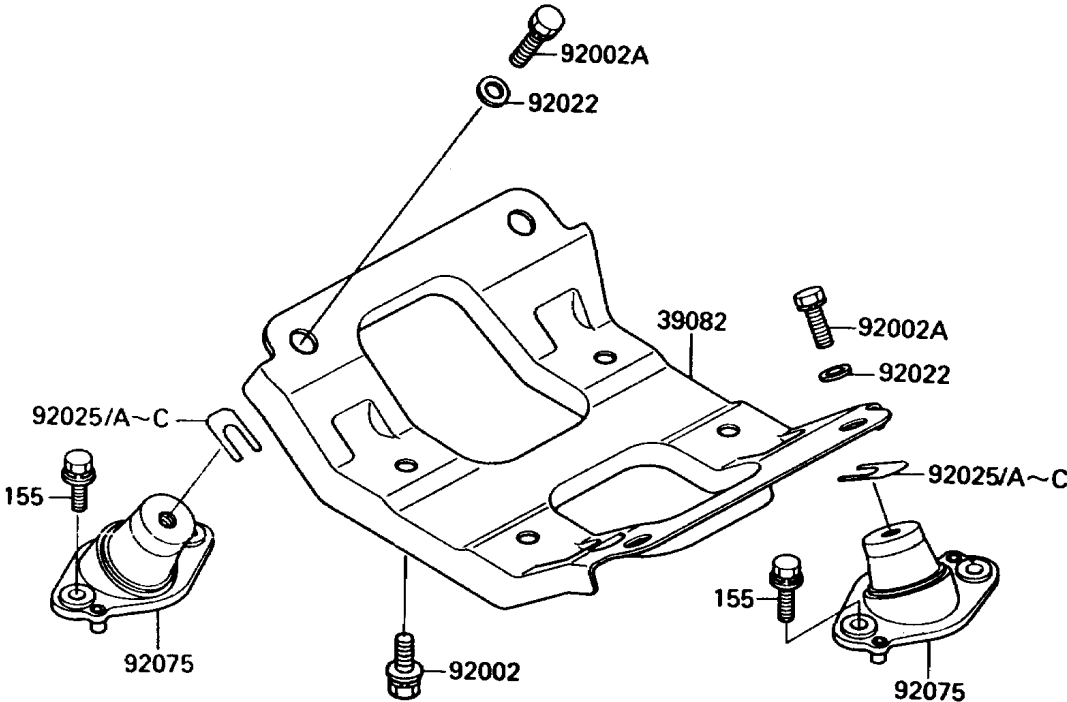

## 1989 JET SKI® TS PARTS DIAGRAM

Engine Mount

F3144

## 1989 JET SKI® TS PARTS LIST

Engine Mount

ITEM NAME	PART NUMBER	QUANTITY
MOUNT-ENGINE (Ref # 39082)	39082-3705	1
BOLT,10X25 (Ref # 92002)	92002-3765	1
BOLT,10X25 (Ref # 92002A)	92002-3770	1
WASHER,32X10.5X4 (Ref # 92022)	92022-3023	1
SHIM,T=0.3MM (Ref # 92025)	92025-3705	1
SHIM,T=0.5MM (Ref # 92025A)	92025-3706	1
SHIM,T=1.0MM (Ref # 92025B)	92025-3707	1
SHIM,T=1.5MM (Ref # 92025C)	92025-3708	1
DAMPER,ENGINE MOUNT (Ref # 92075)	92075-3724	1
BOLT-WSP-SMALL,8X20 (Ref # 155)	155R0820	1