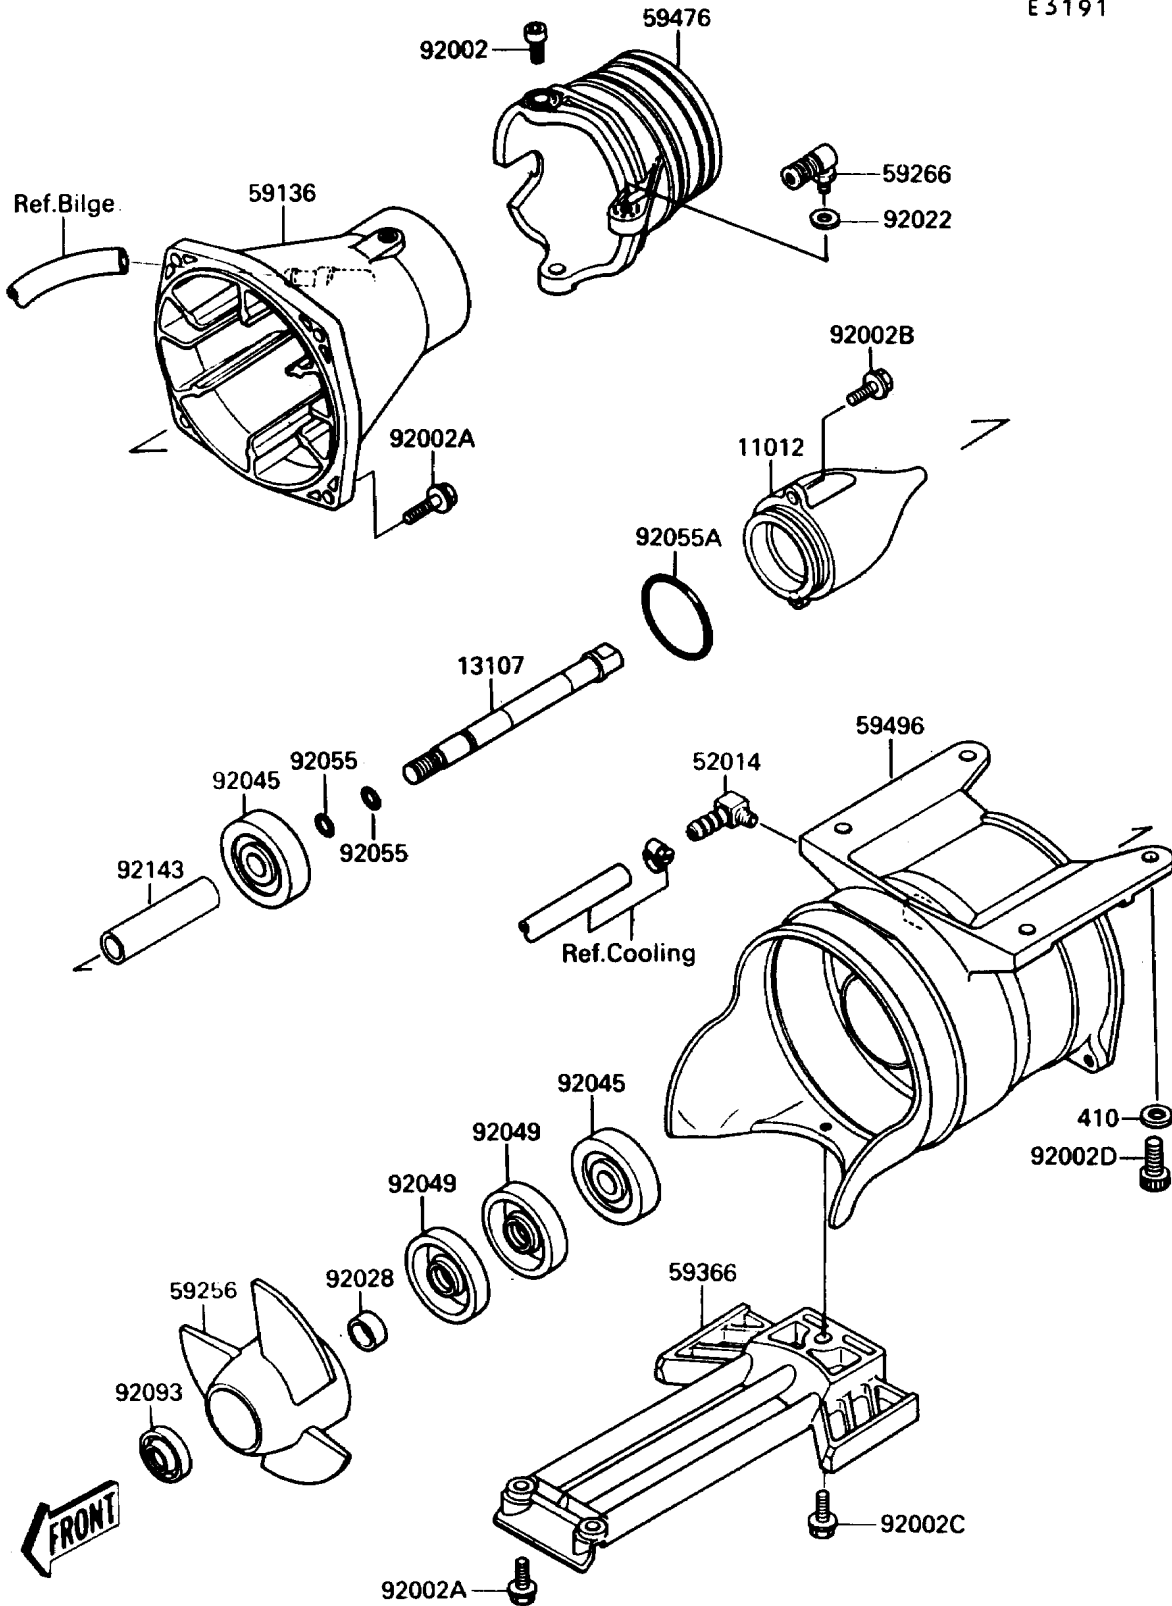

1989 JET SKI® TS PARTS DIAGRAM

Jet Pump

E3191

1989 JET SKI® TS PARTS LIST

Jet Pump

ITEM NAME	PART NUMBER	QUANTITY
CAP,JET PUMP (Ref # 11012)	11012-3712	1
SHAFT,JET PUMP (Ref # 13107)	13107-3708	1
ELBOW (Ref # 52014)	52014-3002	1
NOZZLE-PUMP (Ref # 59136)	59136-3710	1
IMPELLER (Ref # 59256)	59256-3705	1
JOINT-BALL (Ref # 59266)	59266-3701	1
GRATE (Ref # 59366)	59366-3705	1
NOZZLE-STRG (Ref # 59476)	59476-3711	1
VANE-GUIDE (Ref # 59496)	59496-3701	1
BOLT,SOCKET,6X11 (Ref # 92002)	92001-3701	1
BOLT,6X25 (Ref # 92002A)	92002-3714	1
BOLT,6X16 (Ref # 92002B)	92002-3728	1
BOLT,6X20 (Ref # 92002C)	92002-3755	1
BOLT,SOCKET,8X20 (Ref # 92002D)	92002-3771	1
WASHER (Ref # 92022)	92022-567	1
BUSHING,17X25X15 (Ref # 92028)	92028-3717	1
BEARING-BALL,#63032RD (Ref # 92045)	92045-3706	1
SEAL-OIL,S625476 (Ref # 92049)	92049-3708	1
RING-O,13X1.9 (Ref # 92055)	92055-1021	1
RING-O (Ref # 92055A)	92055-3706	1
SEAL (Ref # 92093)	92093-3702	1
COLLAR,17.4X25.4X53 (Ref # 92143)	92143-3708	1
WASHER-PLAIN-SMALL,8MM (Ref # 410)	410S0800	1