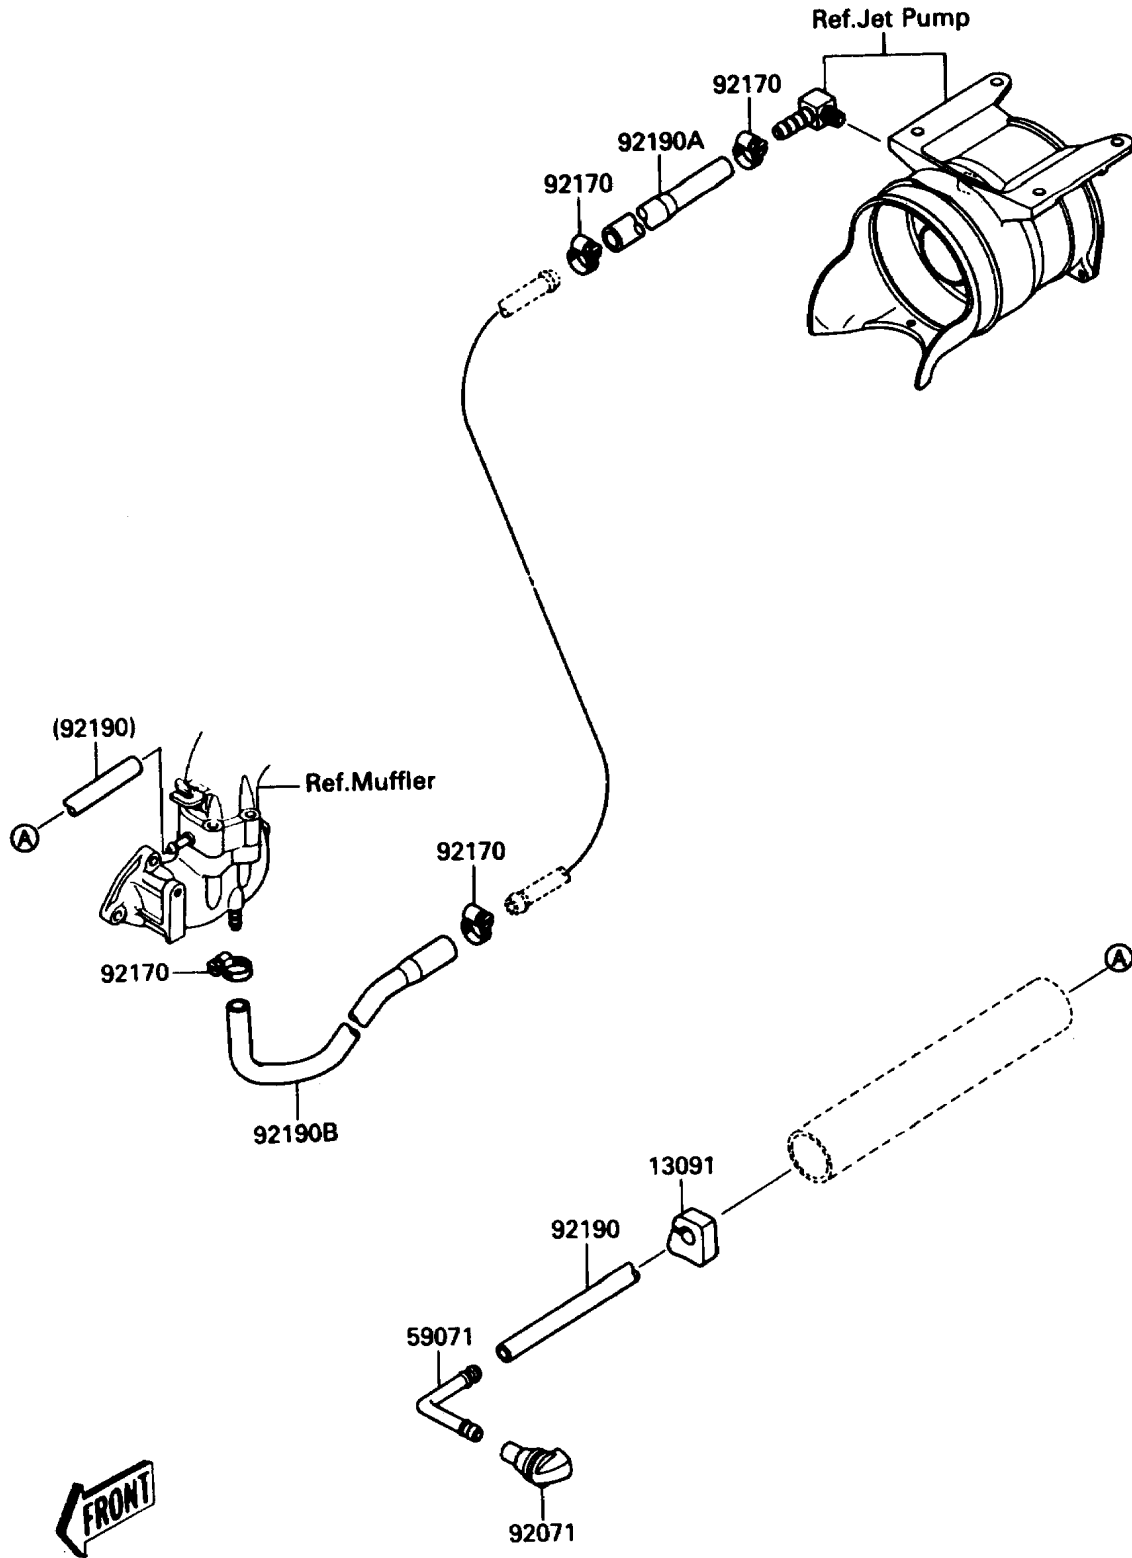

1989 JET SKI® TS PARTS DIAGRAM

Cooling

E3035

1989 JET SKI® TS PARTS LIST

Cooling

| ITEM NAME | PART NUMBER | QUANTITY |
|----------------------------------|-------------|----------|
| HOLDER (Ref # 13091) | 13091-3712 | 1 |
| JOINT (Ref # 59071) | 59071-3706 | 1 |
| GROMMET (Ref # 92071) | 92071-3736 | 1 |
| CLAMP (Ref # 92170) | 92170-3718 | 1 |
| TUBE,5.8X10.8X1500 (Ref # 92190) | 92059-3877 | 1 |
| TUBE,HULL-PUMP (Ref # 92190A) | 92059-3890 | 1 |
| TUBE,HULL-ENGINE (Ref # 92190B) | 92059-3891 | 1 |