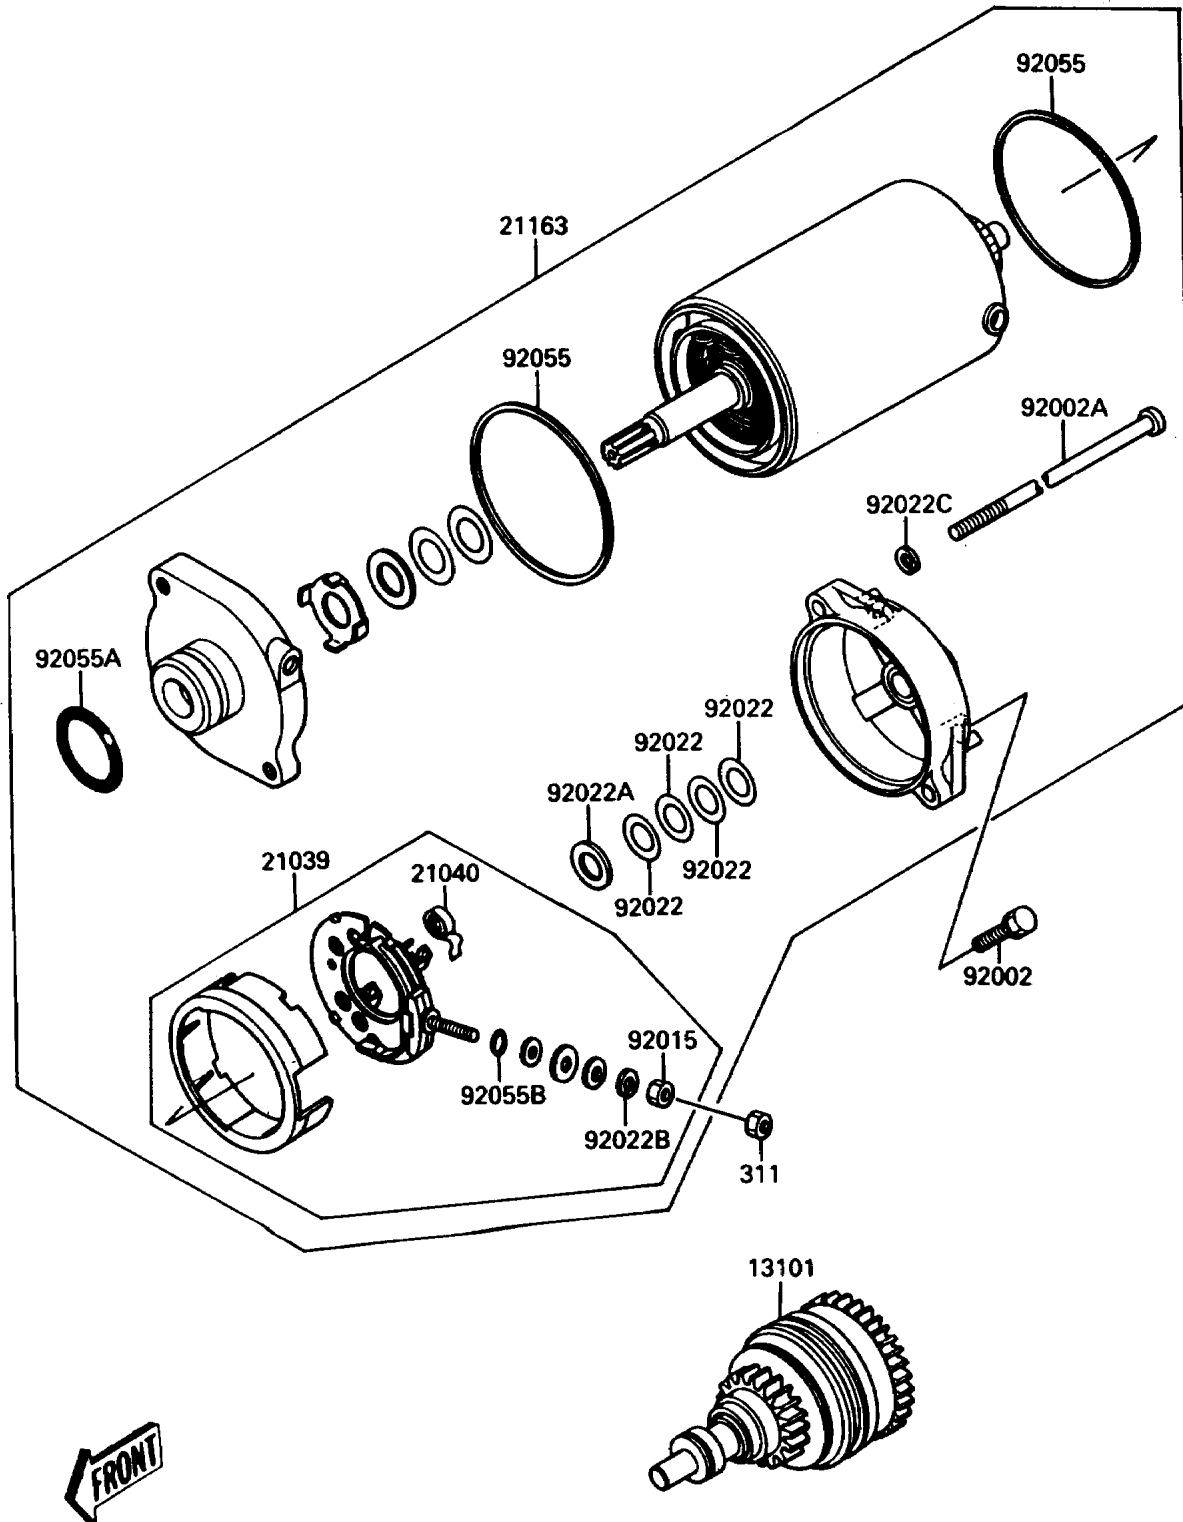

1989 JET SKI® TS PARTS DIAGRAM

Starter Motor

E1840

1989 JET SKI® TS PARTS LIST

Starter Motor

ITEM NAME	PART NUMBER	QUANTITY
GEAR-ASSY (Ref # 13101)	13101-3701	1
BRUSH,CARBON (Ref # 21039)	21039-3702	1
SPRING-BRUSH (Ref # 21040)	21040-1003	1
STARTER-ELECTRIC (Ref # 21163)	21163-3702	1
BOLT,6X25 (Ref # 92002)	92002-3714	1
BOLT (Ref # 92002A)	92002-3744	1
NUT,6MM (Ref # 92015)	92015-3710	1
WASHER,9.1X18X0.2 (Ref # 92022)	21025-011	1
WASHER,9.1X18X0.8 (Ref # 92022A)	92022-1132	1
WASHER,6MM (Ref # 92022B)	92022-3711	1
WASHER,SPRING,5MM (Ref # 92022C)	92022-3712	1
RING-O,64MM (Ref # 92055)	92055-1086	1
RING-O (Ref # 92055A)	92055-1276	1
RING-O,4.5X2.0 (Ref # 92055B)	92055-1370	1
NUT-HEX,6MM (Ref # 311)	311R0600	1