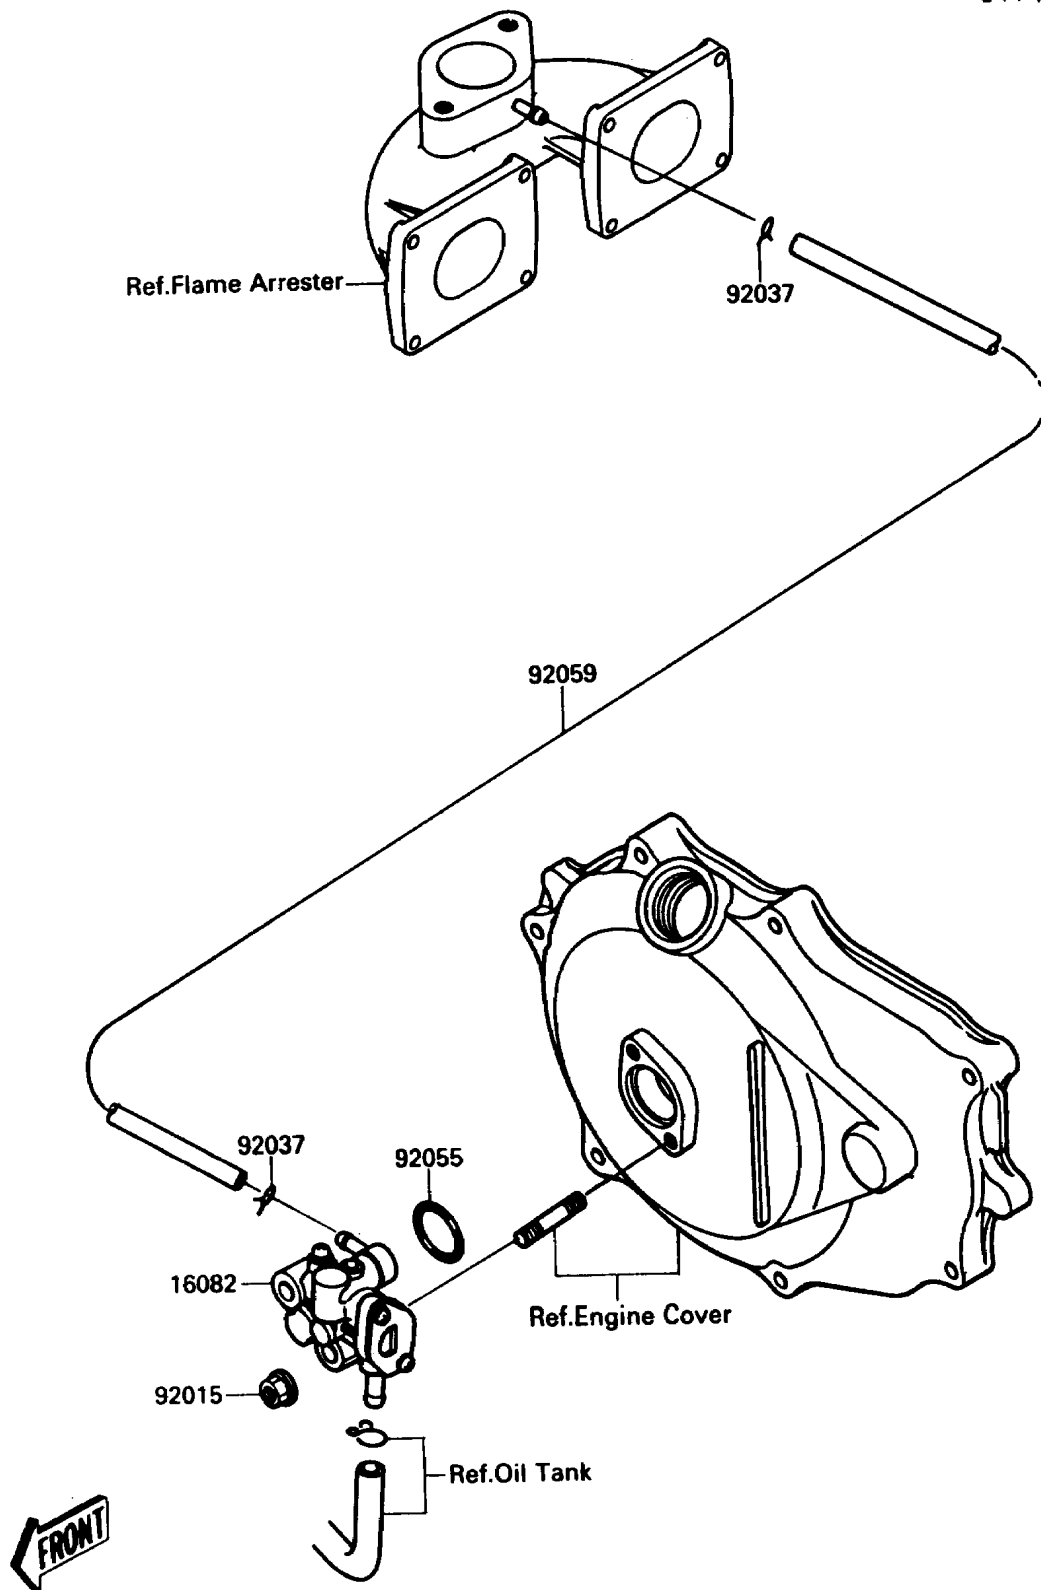

1989 JET SKI® TS PARTS DIAGRAM

Oil Pump

E1710

1989 JET SKI® TS PARTS LIST

Oil Pump

ITEM NAME	PART NUMBER	QUANTITY
PUMP-ASSY-OIL (Ref # 16082)	16082-3710	1
NUT,6MM (Ref # 92015)	92015-3767	1
CLAMP (Ref # 92037)	92037-3722	1
RING-O,19.5X1.5 (Ref # 92055)	92055-055	1
TUBE,3X6X380 (Ref # 92059)	92059-3755	1