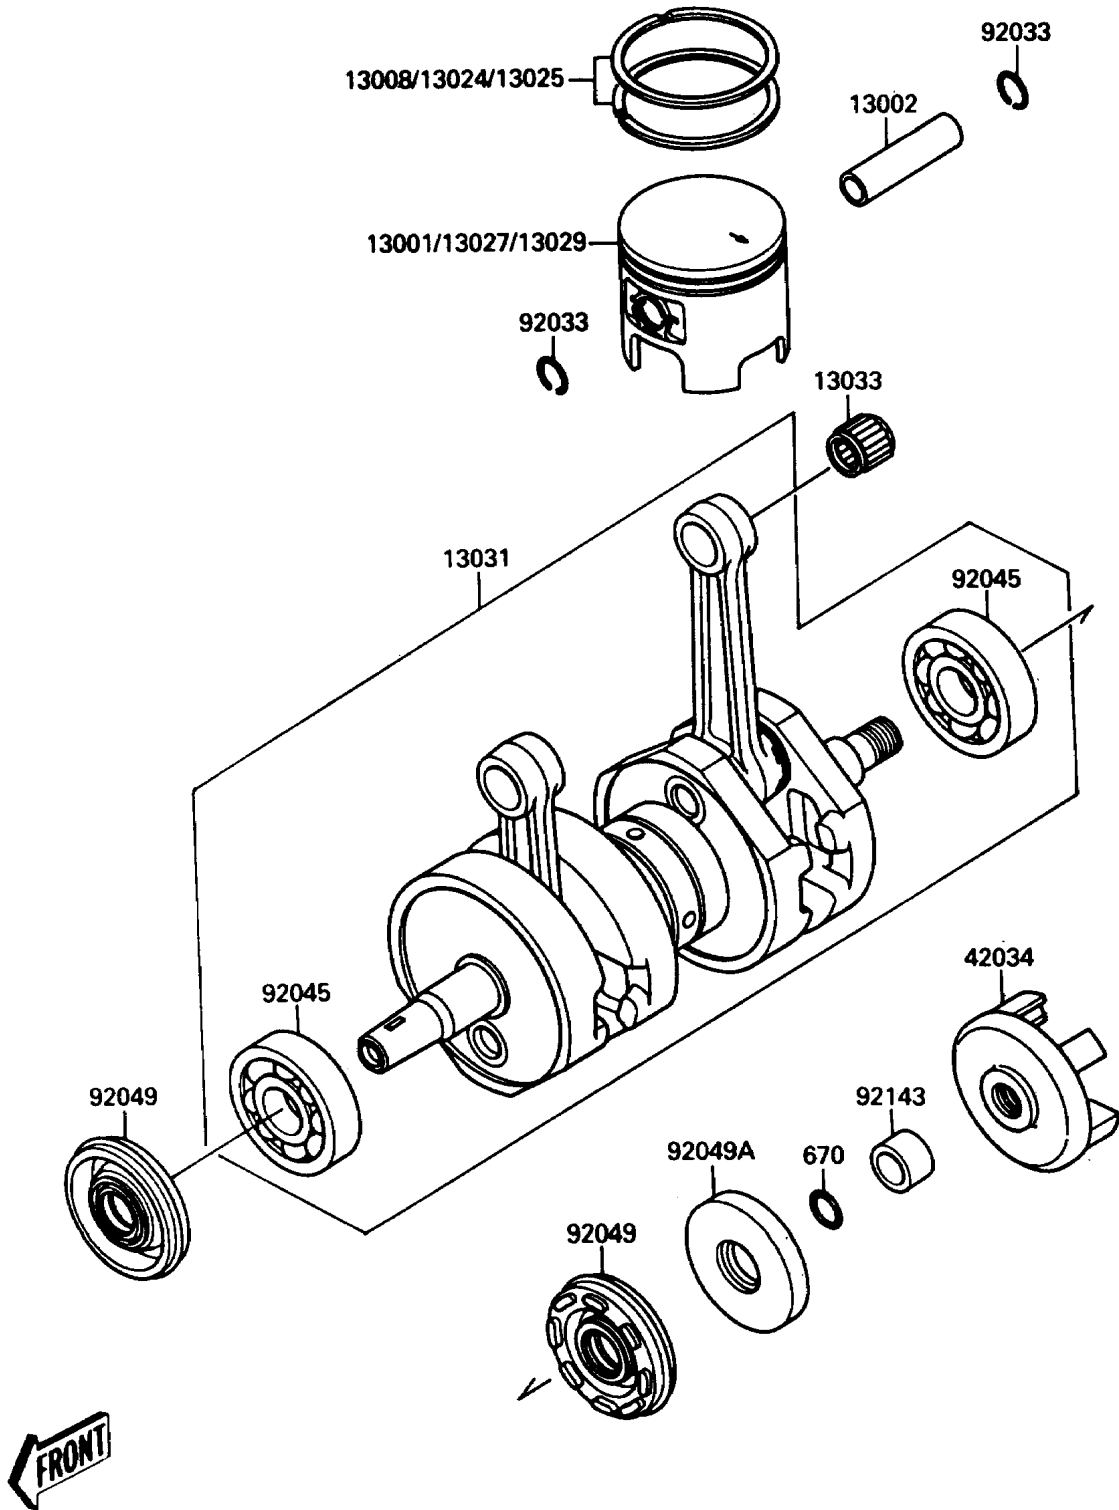

1989 JET SKI® TS PARTS DIAGRAM

Crankshaft/Piston(s)

E1320

1989 JET SKI® TS PARTS LIST

Crankshaft/Piston(s)

ITEM NAME	PART NUMBER	QUANTITY
PISTON-ENGINE,STD (Ref # 13001)	13001-3701	1
PIN-PISTON (Ref # 13002)	13002-017	1
RING-SET-PISTON,STD (Ref # 13008)	13008-3701	1
RING-SET-PISTON LL,O/S,1.00 (Ref # 13024)	13024-3701	1
RING-SET-PISTON L,O/S,0.50 (Ref # 13025)	13025-3701	1
PISTON-ENGINE LL,O/S 1.00 (Ref # 13027)	13027-3701	1
PISTON-ENGINE L,O/S 0.50 (Ref # 13029)	13029-3701	1
CRANKSHAFT-COMP (Ref # 13031)	13031-3707	1
BEARING-NEEDLE,KBK18X22X23.8X (Ref # 13033)	13033-1010	1
COUPLING (Ref # 42034)	42034-3705	1
RING-SNAP,PISTON PIN (Ref # 92033)	92036-015	1
BEARING-BALL,6303C4 (Ref # 92045)	92045-3709	1
SEAL-OIL,FWJ15307210 (Ref # 92049)	92049-3705	1
SEAL-OIL,S30726 (Ref # 92049A)	92049-3706	1
COLLAR (Ref # 92143)	92027-3713	1
O RING,14MM (Ref # 670)	670B2014	1