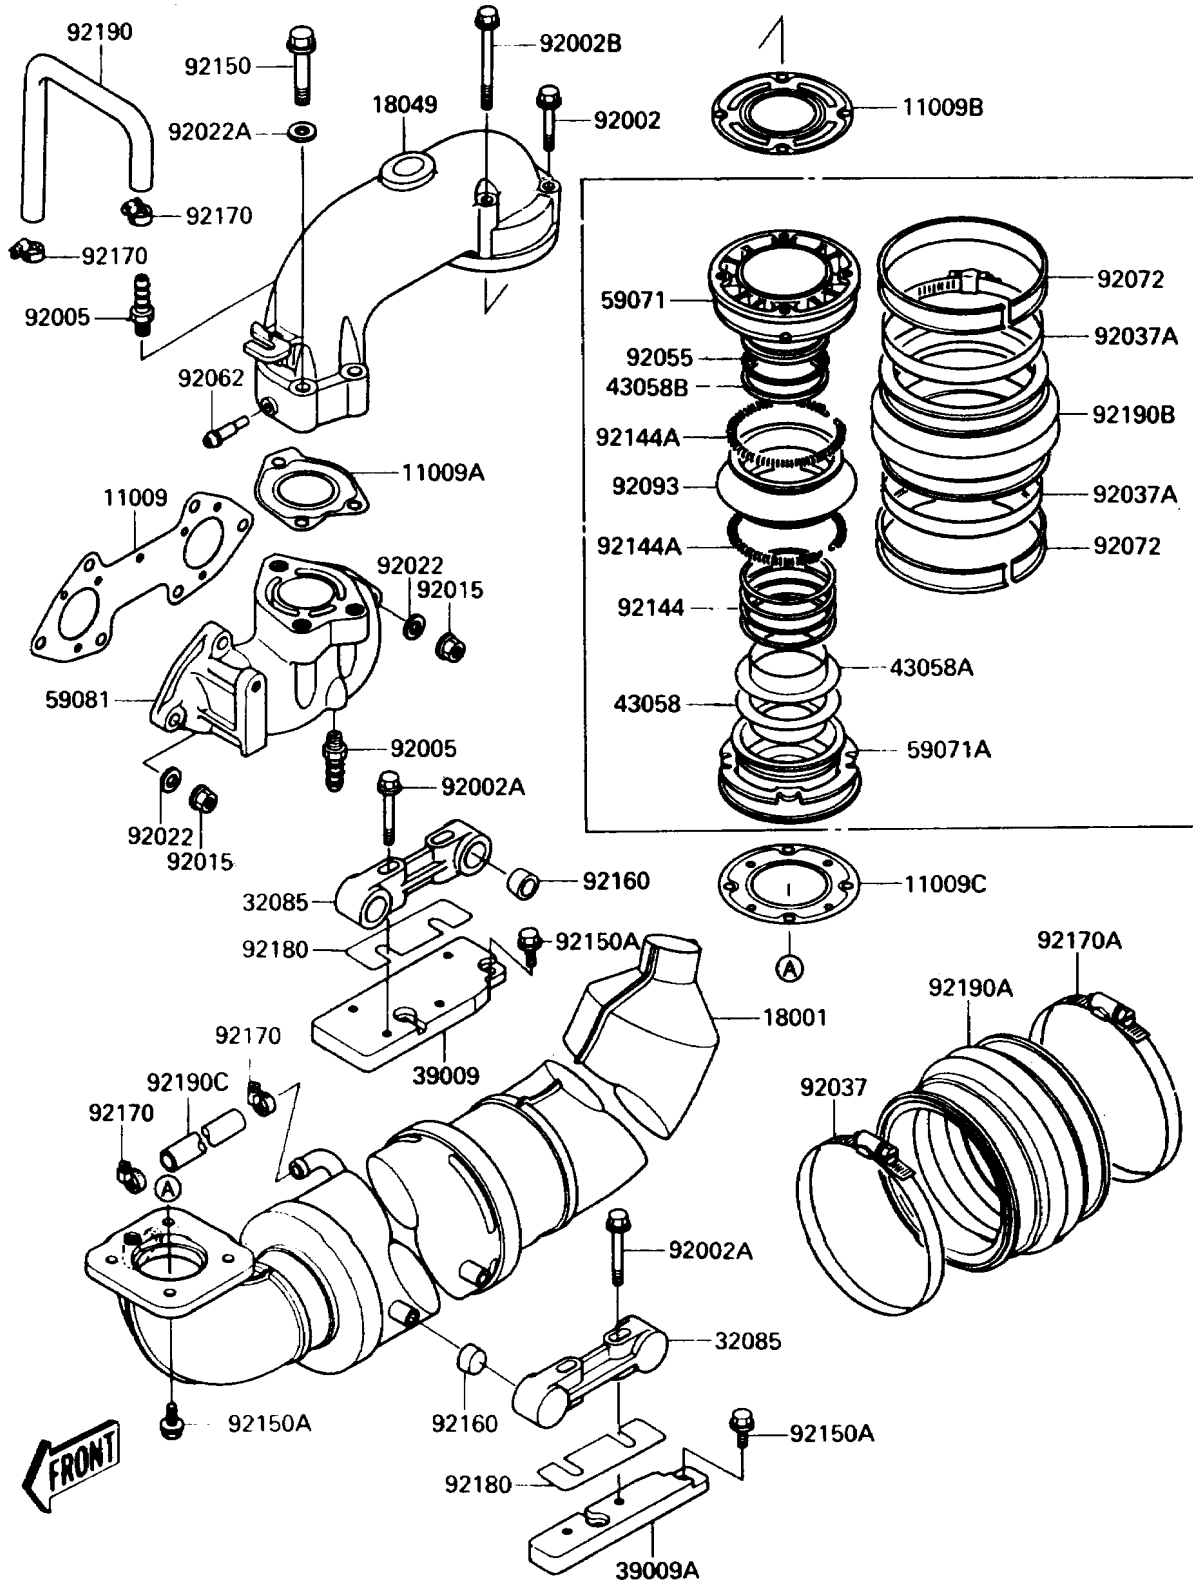

## 1989 JET SKI® TS PARTS DIAGRAM

Muffler(s)

E1140

## 1989 JET SKI® TS PARTS LIST

Muffler(s)

ITEM NAME	PART NUMBER	QUANTITY
GASKET,EXHAUST MANIFOLD (Ref # 11009)	11009-3722	1
GASKET,EXHAUST PIPE (Ref # 11009A)	11009-3752	1
GASKET,EXHAUST PIPE (Ref # 11009B)	11009-3755	1
GASKET,MUFFLER (Ref # 11009C)	11009-3756	1
MUFFLER (Ref # 18001)	18001-3732	1
PIPE-EXHAUST (Ref # 18049)	18049-3714	1
STOPPER (Ref # 32085)	32085-3713	1
BLOCK-MOUNT,RH (Ref # 39009)	39009-3703	1
BLOCK-MOUNT,LH (Ref # 39009A)	39009-3704	1
RING (Ref # 43058)	43058-3702	1
RING (Ref # 43058A)	43058-3703	1
RING (Ref # 43058B)	43058-3704	1
JOINT (Ref # 59071)	59071-3722	1
JOINT (Ref # 59071A)	59071-3723	1
MANIFOLD-EXHAUST (Ref # 59081)	59081-3705	1
BOLT,6X35 (Ref # 92002)	92002-3715	1
BOLT,6X45 (Ref # 92002A)	92002-3717	1
BOLT,6X65 (Ref # 92002B)	92002-3720	1
FITTING,HOSE (Ref # 92005)	92005-3001	1
NUT,8MM (Ref # 92015)	92015-3709	1
WASHER,8.2X18X1.5 (Ref # 92022)	92022-1964	1
WASHER,10.2X20X1.5 (Ref # 92022A)	92022-3742	1
CLAMP,MAX133.4MM (Ref # 92037)	92037-3719	1
CLAMP,MAX120.7MM (Ref # 92037A)	92037-3733	1
RING-O (Ref # 92055)	92055-3717	1
NOZZLE (Ref # 92062)	92062-3705	1
BAND,ID=111 (Ref # 92072)	92072-3740	1
SEAL (Ref # 92093)	92093-3723	1
SPRING (Ref # 92144)	92144-3718	1

## 1989 JET SKI® TS PARTS LIST

Muffler(s)

ITEM NAME	PART NUMBER	QUANTITY
SPRING (Ref # 92144A)	92144-3726	1
BOLT,10X50 (Ref # 92150)	92150-3723	1
BOLT,6X18 (Ref # 92150A)	92150-3729	1
DAMPER (Ref # 92160)	92160-3740	1
CLAMP (Ref # 92170)	92170-3718	1
CLAMP (Ref # 92170A)	92170-3721	1
SHIM (Ref # 92180)	92180-3701	1
TUBE,HEAD-EXHAUST (Ref # 92190)	92059-3872	1
TUBE (Ref # 92190A)	92190-3709	1
TUBE,JOINT (Ref # 92190B)	92190-3712	1
TUBE,13X19X140 (Ref # 92190C)	92190-3714	1