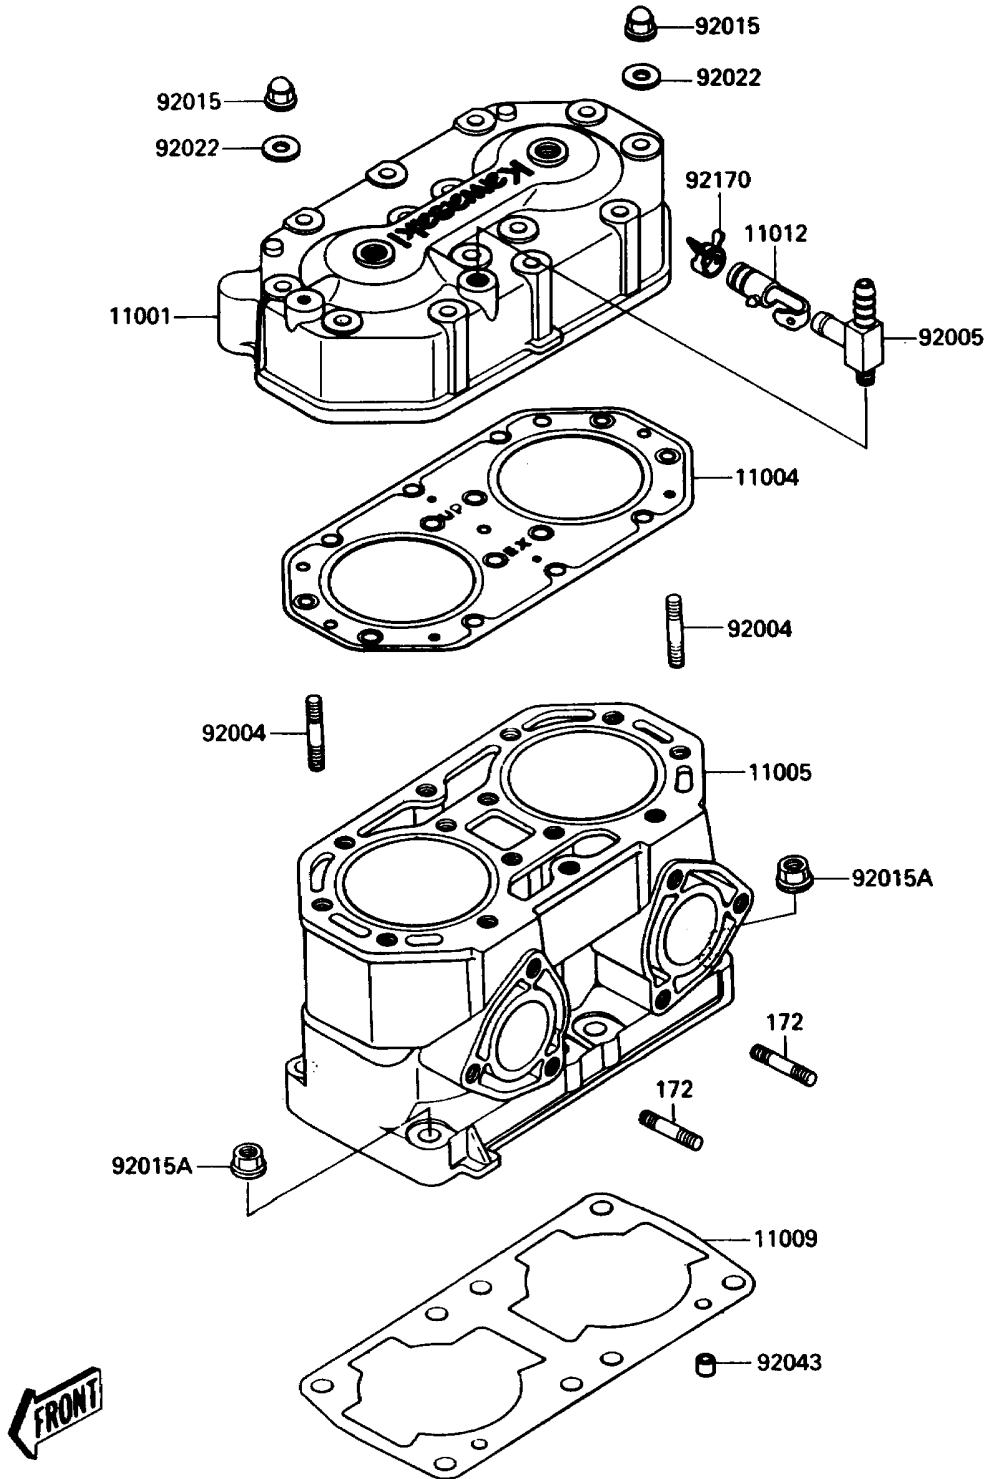

1989 JET SKI® TS PARTS DIAGRAM

Cylinder Head/Cylinder

E1110

1989 JET SKI® TS PARTS LIST

Cylinder Head/Cylinder

ITEM NAME	PART NUMBER	QUANTITY
HEAD-CYLINDER (Ref # 11001)	11001-3712	1
GASKET-HEAD (Ref # 11004)	11004-3704	1
CYLINDER-ENGINE (Ref # 11005)	11005-3707	1
GASKET,CYLINDER BASE (Ref # 11009)	11009-3719	1
CAP (Ref # 11012)	11012-3744	1
STUD,8X43 (Ref # 92004)	92004-3715	1
FITTING (Ref # 92005)	92005-3704	1
NUT,CAP,8MM (Ref # 92015)	92015-1371	1
NUT,10MM (Ref # 92015A)	92015-3708	1
WASHER,8.2X18X1.5 (Ref # 92022)	92022-1964	1
PIN,DOWEL,6.3X8X14 (Ref # 92043)	92042-007	1
CLAMP (Ref # 92170)	92170-3714	1
BOLT-STUD (Ref # 172)	172R0830	1