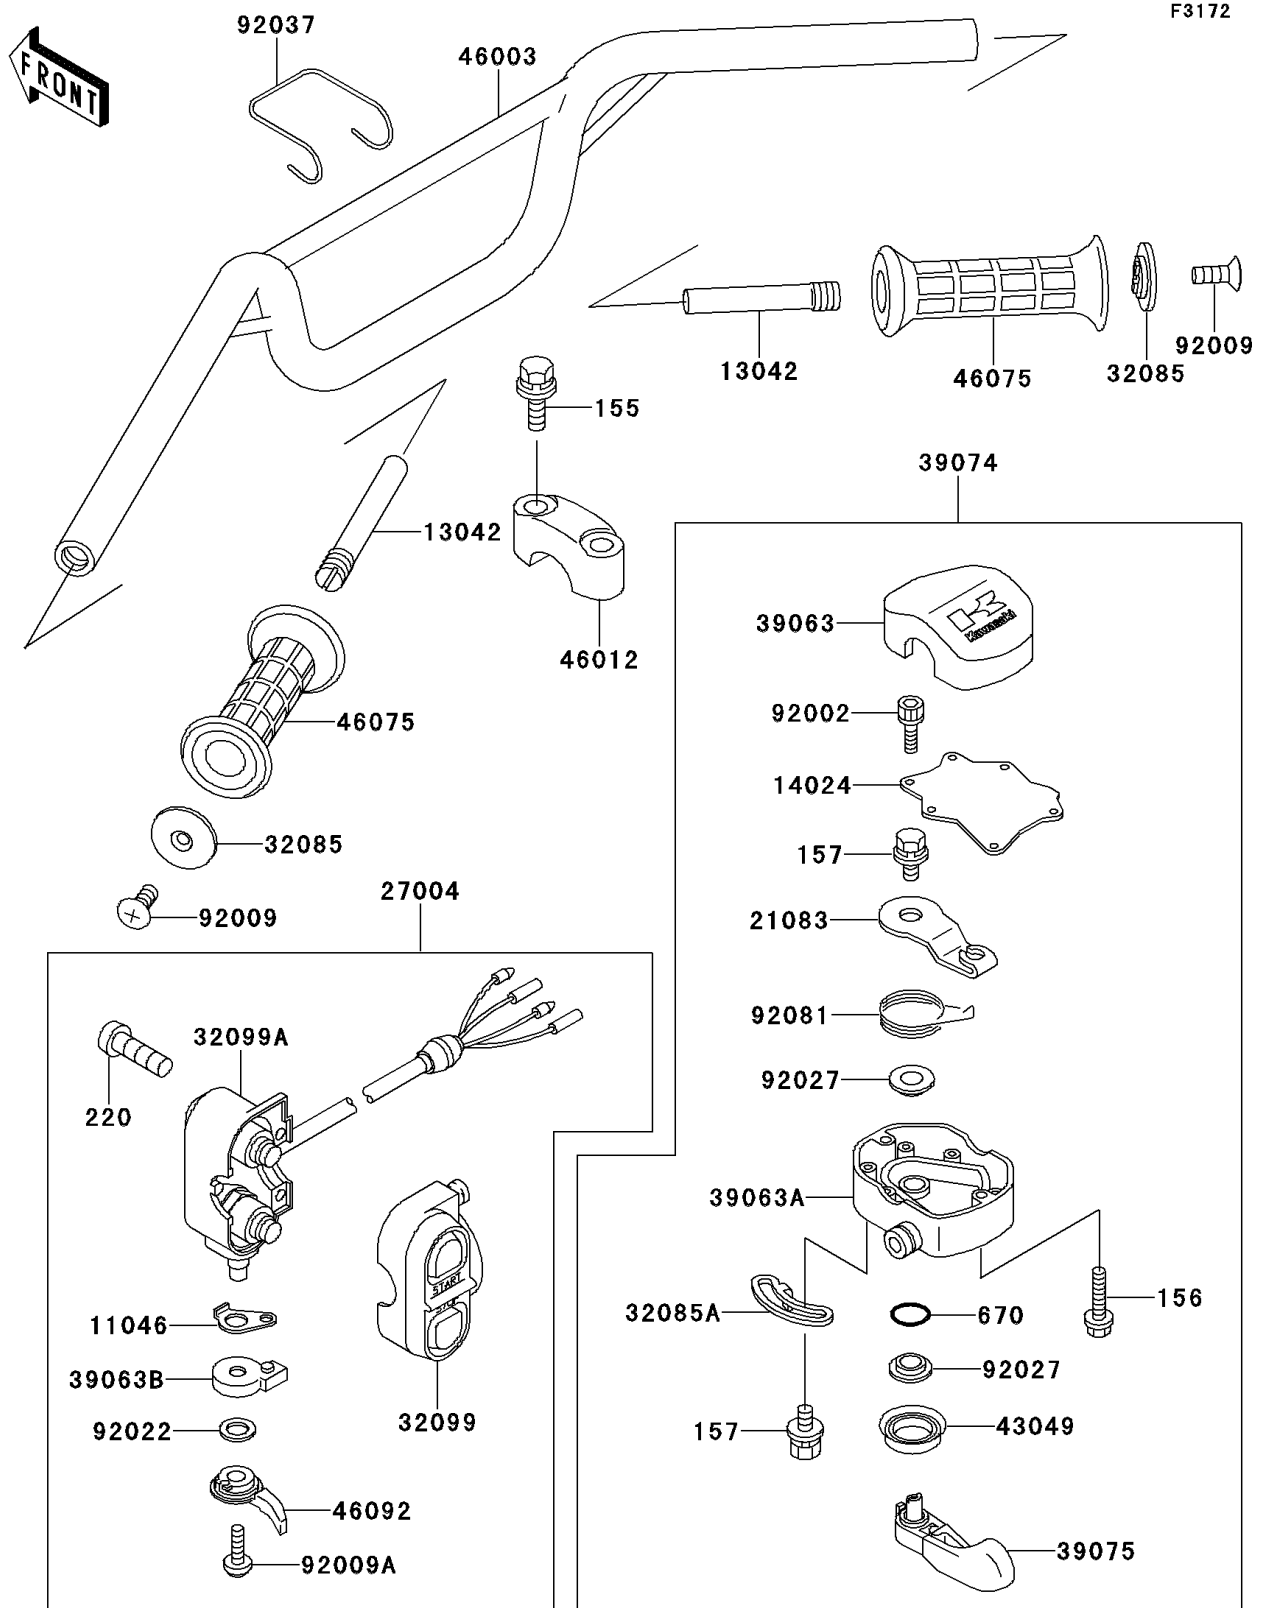

1991 JET SKI® X-2 PARTS DIAGRAM

Handlebar

1991 JET SKI® X-2 PARTS LIST

Handlebar

ITEM NAME	PART NUMBER	QUANTITY
BOLT-WSP-SMALL,8X35 (Ref # 155)	155R0835	1
BOLT-WP,5X25 (Ref # 156)	156R0525	1
BOLT-WSP,5X12 (Ref # 157)	157R0512	1
SCREW-PAN-CROS,5X30 (Ref # 220)	220R0530	1
O RING,8MM (Ref # 670)	670B1508	1
BRACKET (Ref # 11046)	11046-3707	1
WEIGHT,HANDLE (Ref # 13042)	13042-3701	1
COVER,THROTTLE LEVER (Ref # 14024)	14024-3701	1
ARM,THROTTLE LEVER (Ref # 21083)	21083-3701	1
SWITCH-ASSY (Ref # 27004)	27004-3713	1
STOPPER (Ref # 32085)	32085-3705	1
STOPPER (Ref # 32085A)	32085-3709	1
CASE,FR,SWITCH (Ref # 32099)	32099-3721	1
CASE,RR SWITCH (Ref # 32099A)	32099-3751	1
HOUSING-CONTROL,UPP (Ref # 39063)	39063-3703	1
HOUSING-CONTROL,LWR (Ref # 39063A)	39063-3707	1
HOUSING-CONTROL,STARTER CABLE (Ref # 39063B)	39063-3712	1
LEVER-ASSY-THROTTLE (Ref # 39074)	39074-3711	1
LEVER-THROTTLE (Ref # 39075)	39075-3704	1
PACKING,THROTTLE LEVER (Ref # 43049)	43049-3701	1
HANDLE (Ref # 46003)	46003-3712	1
HOLDER-HANDLE,UPP (Ref # 46012)	46012-3720	1
GRIP,HANDLEBAR (Ref # 46075)	46075-3713	1
LEVER-GRIP,STARTER (Ref # 46092)	46092-1116	1
BOLT,SOCKET,3X10 (Ref # 92002)	92002-3751	1
SCREW,6X16 (Ref # 92009)	92009-3703	1
SCREW,5X10 (Ref # 92009A)	92009-3713	1
WASHER,WAVE (Ref # 92022)	92022-3735	1
COLLAR,THROTTLE LEVER (Ref # 92027)	92027-3704	1

1991 JET SKI® X-2 PARTS LIST

Handlebar

ITEM NAME	PART NUMBER	QUANTITY
CLAMP,CABLE (Ref # 92037)	92037-3734	1
SPRING,THROTTLE LEVER RETURN (Ref # 92081)	92081-3702	1