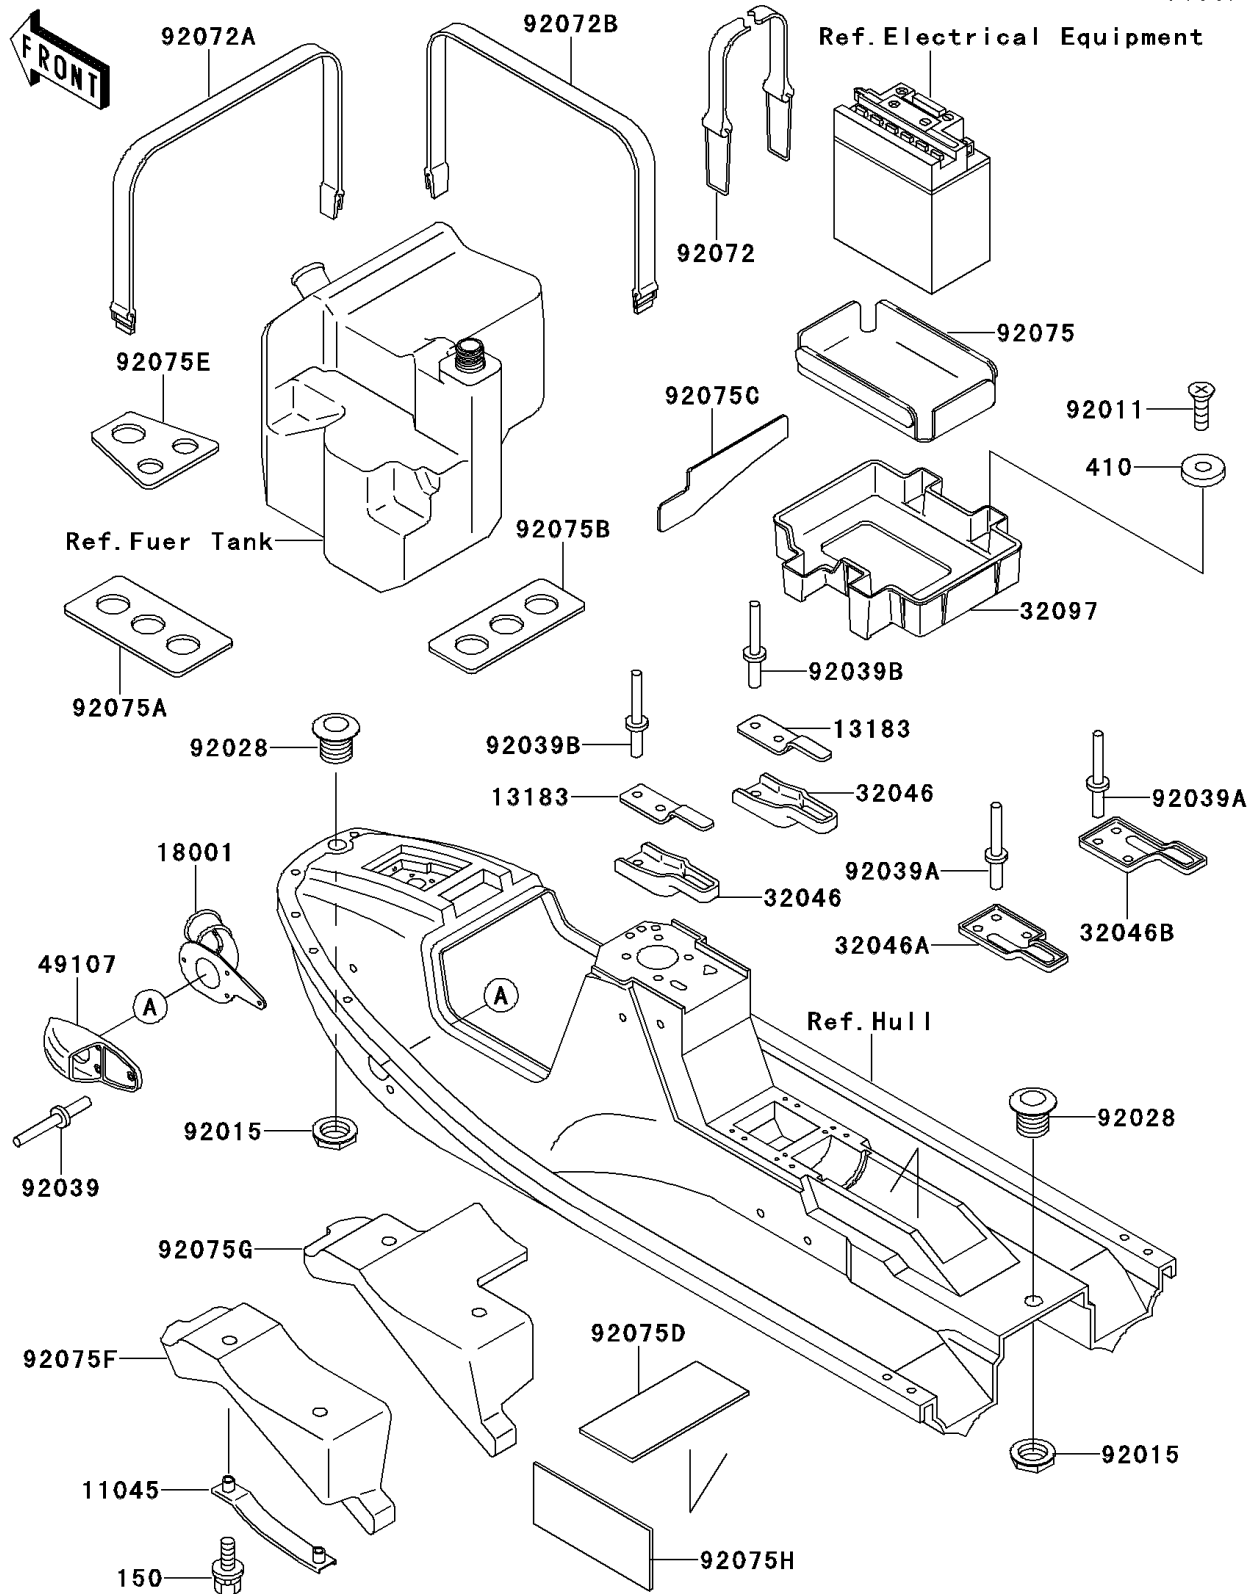

1991 JET SKI® X-2 PARTS DIAGRAM

Hull Fittings

F3143

1991 JET SKI® X-2 PARTS LIST

Hull Fittings

ITEM NAME	PART NUMBER	QUANTITY
BOLT-WS,6X22 (Ref # 150)	150R0622	1
WASHER-PLAIN-SMALL,6MM (Ref # 410)	410S0600	1
BRACKET,WATER MUFFLER (Ref # 11045)	11045-3763	1
PLATE,SEAT,FR (Ref # 13183)	13183-3721	1
MUFFLER,TAIL (Ref # 18001)	18001-3719	1
BRACKET-SEAT,FR (Ref # 32046)	32046-3704	1
BRACKET-SEAT,CNT,LH (Ref # 32046A)	32046-3705	1
BRACKET-SEAT,CNT,RH (Ref # 32046B)	32046-3706	1
CASE-BATTERY (Ref # 32097)	32097-3702	1
COVER-EXHAUST PIPE (Ref # 49107)	49107-3703	1
SCREW,TAPPING (Ref # 92011)	92011-561	1
NUT (Ref # 92015)	92015-3779	1
BUSHING (Ref # 92028)	92028-3734	1
RIVET (Ref # 92039)	92039-3002	1
RIVET (Ref # 92039A)	92039-3714	1
RIVET (Ref # 92039B)	92039-3730	1
BAND,BATTERY,L=366 (Ref # 92072)	92072-3706	1
BAND,L=544 (Ref # 92072A)	92072-3709	1
BAND,L=479 (Ref # 92072B)	92072-3712	1
DAMPER,BATTERY (Ref # 92075)	92075-3714	1
DAMPER,FUEL TANK,LH (Ref # 92075A)	92075-3727	1
DAMPER,FUEL TANK,RH (Ref # 92075B)	92075-3729	1
DAMPER,FUEL TANK (Ref # 92075C)	92075-3738	1
DAMPER,FIRE EXTINGUISHER (Ref # 92075D)	92075-3750	1
DAMPER,FUEL TANK (Ref # 92075E)	92075-3751	1
DAMPER,WATER MUFFLER,LH (Ref # 92075F)	92075-3761	1
DAMPER,WATER MUFFLER,RH (Ref # 92075G)	92075-3762	1
DAMPER,MUFFLER (Ref # 92075H)	92075-522	1