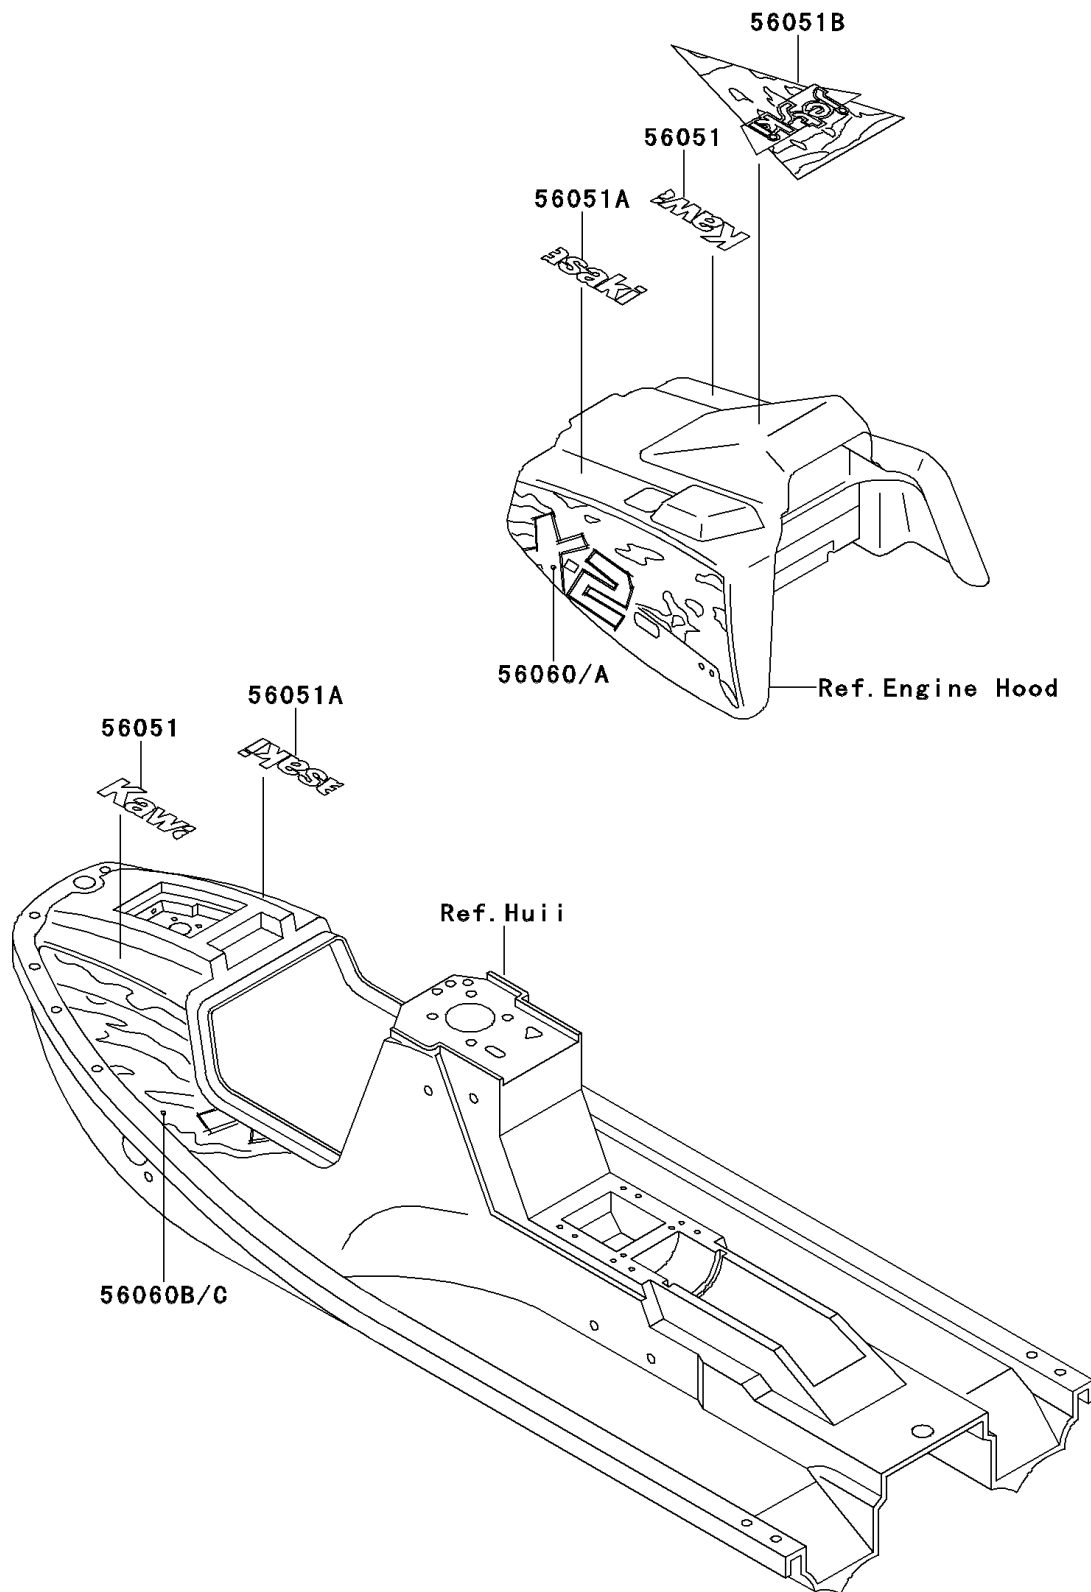

## 1995 JET SKI® X-2 PARTS DIAGRAM

Decals

F3880

## 1995 JET SKI® X-2 PARTS LIST

Decals

ITEM NAME	PART NUMBER	QUANTITY
MARK (Ref # 56051)	56051-1044	1
MARK (Ref # 56051A)	56051-1045	1
MARK,ENGINE HOOD (Ref # 56051B)	56051-1046	1
PATTERN,ENGINE HOOD,LH,LWR (Ref # 56060)	56060-1747	1
PATTERN,ENGINE HOOD,RH,LWR (Ref # 56060A)	56060-1748	1
PATTERN,DECK,LH (Ref # 56060B)	56060-1749	1
PATTERN,DECK,RH (Ref # 56060C)	56060-1750	1