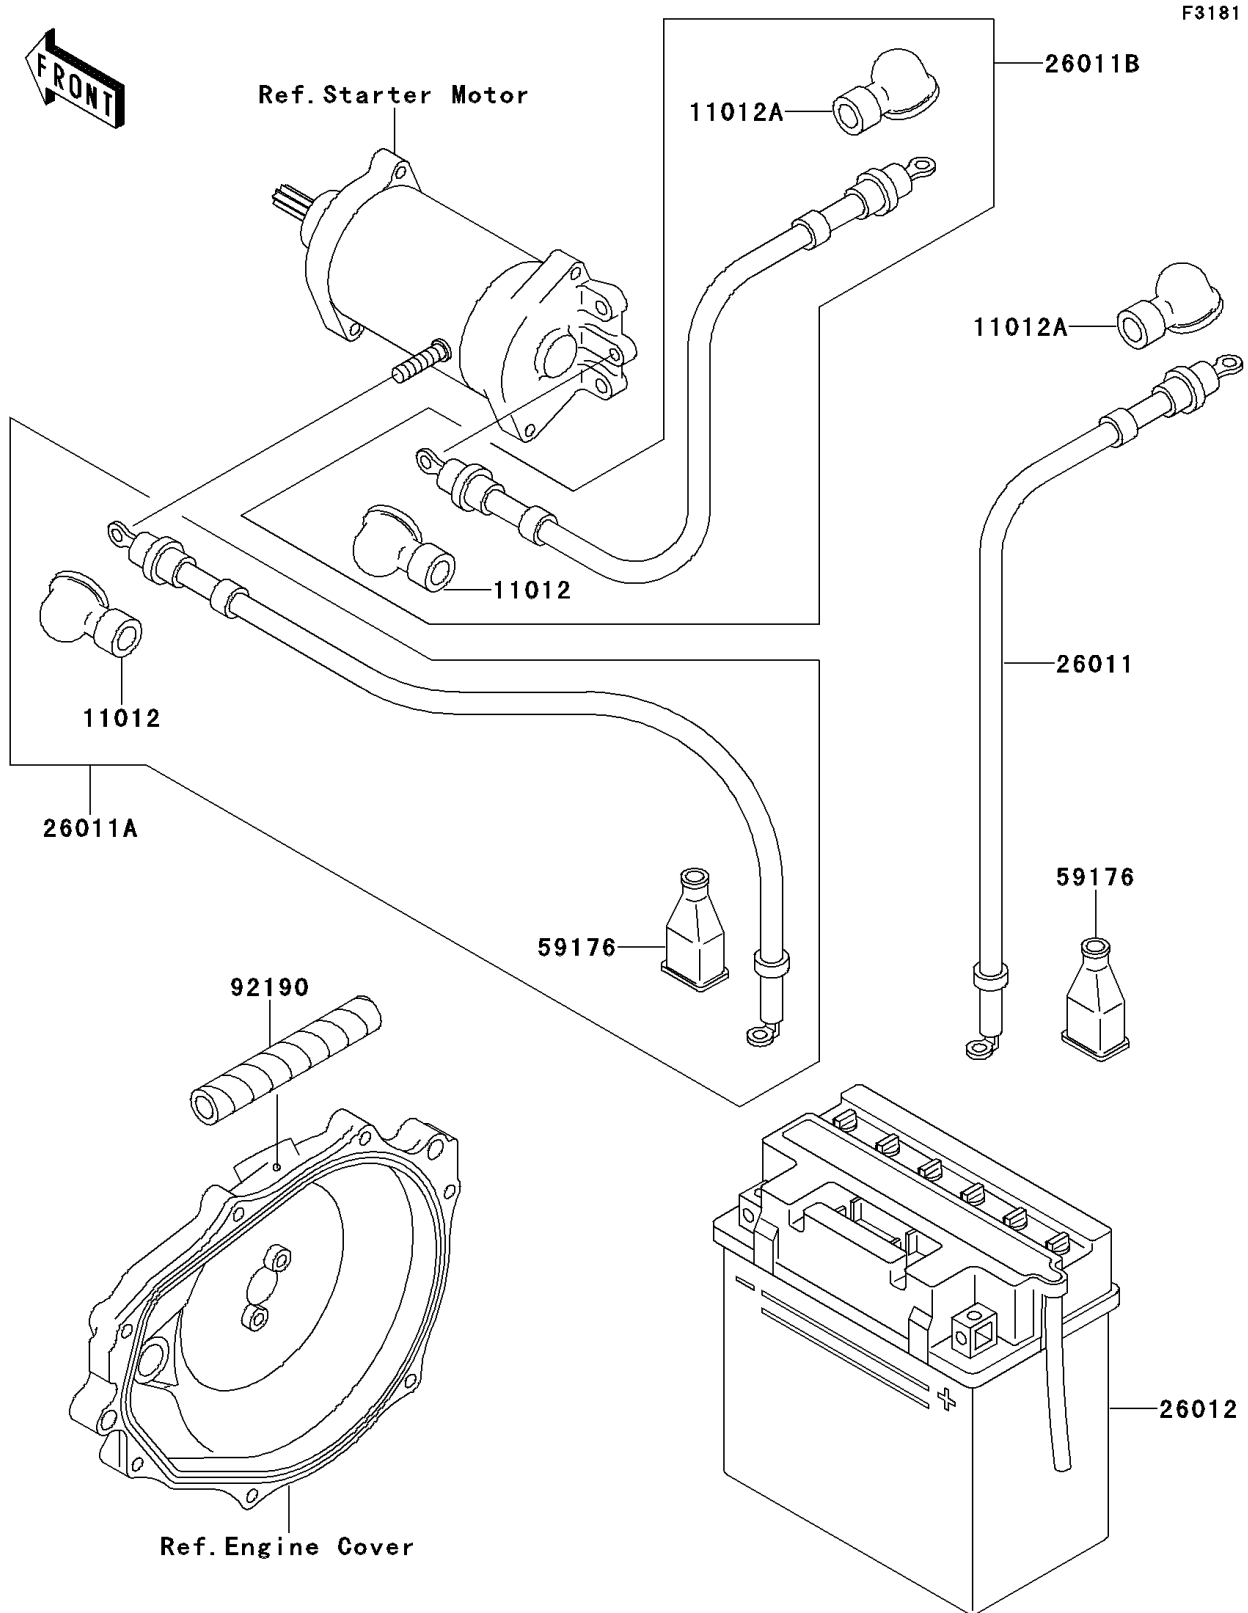

1995 JET SKI® X-2 PARTS DIAGRAM

Electrical Equipment

1995 JET SKI® X-2 PARTS LIST

Electrical Equipment

ITEM NAME	PART NUMBER	QUANTITY
CAP (Ref # 11012)	11012-3004	1
CAP,LEAD WIRE (Ref # 11012A)	11012-3726	1
WIRE-LEAD,BATTERY(+) (Ref # 26011)	26011-3709	1
WIRE-LEAD,BATTERY(-) (Ref # 26011A)	26011-3724	1
WIRE-LEAD,STARTER (Ref # 26011B)	26011-3741	1
BATTERY,YB16CL-B,12V 19AH (Ref # 26012)	26012-3707	1
CAP.,TERMINAL (Ref # 59176)	59176-501	1
TUBE,PROTECTOR (Ref # 92190)	92190-3808	1