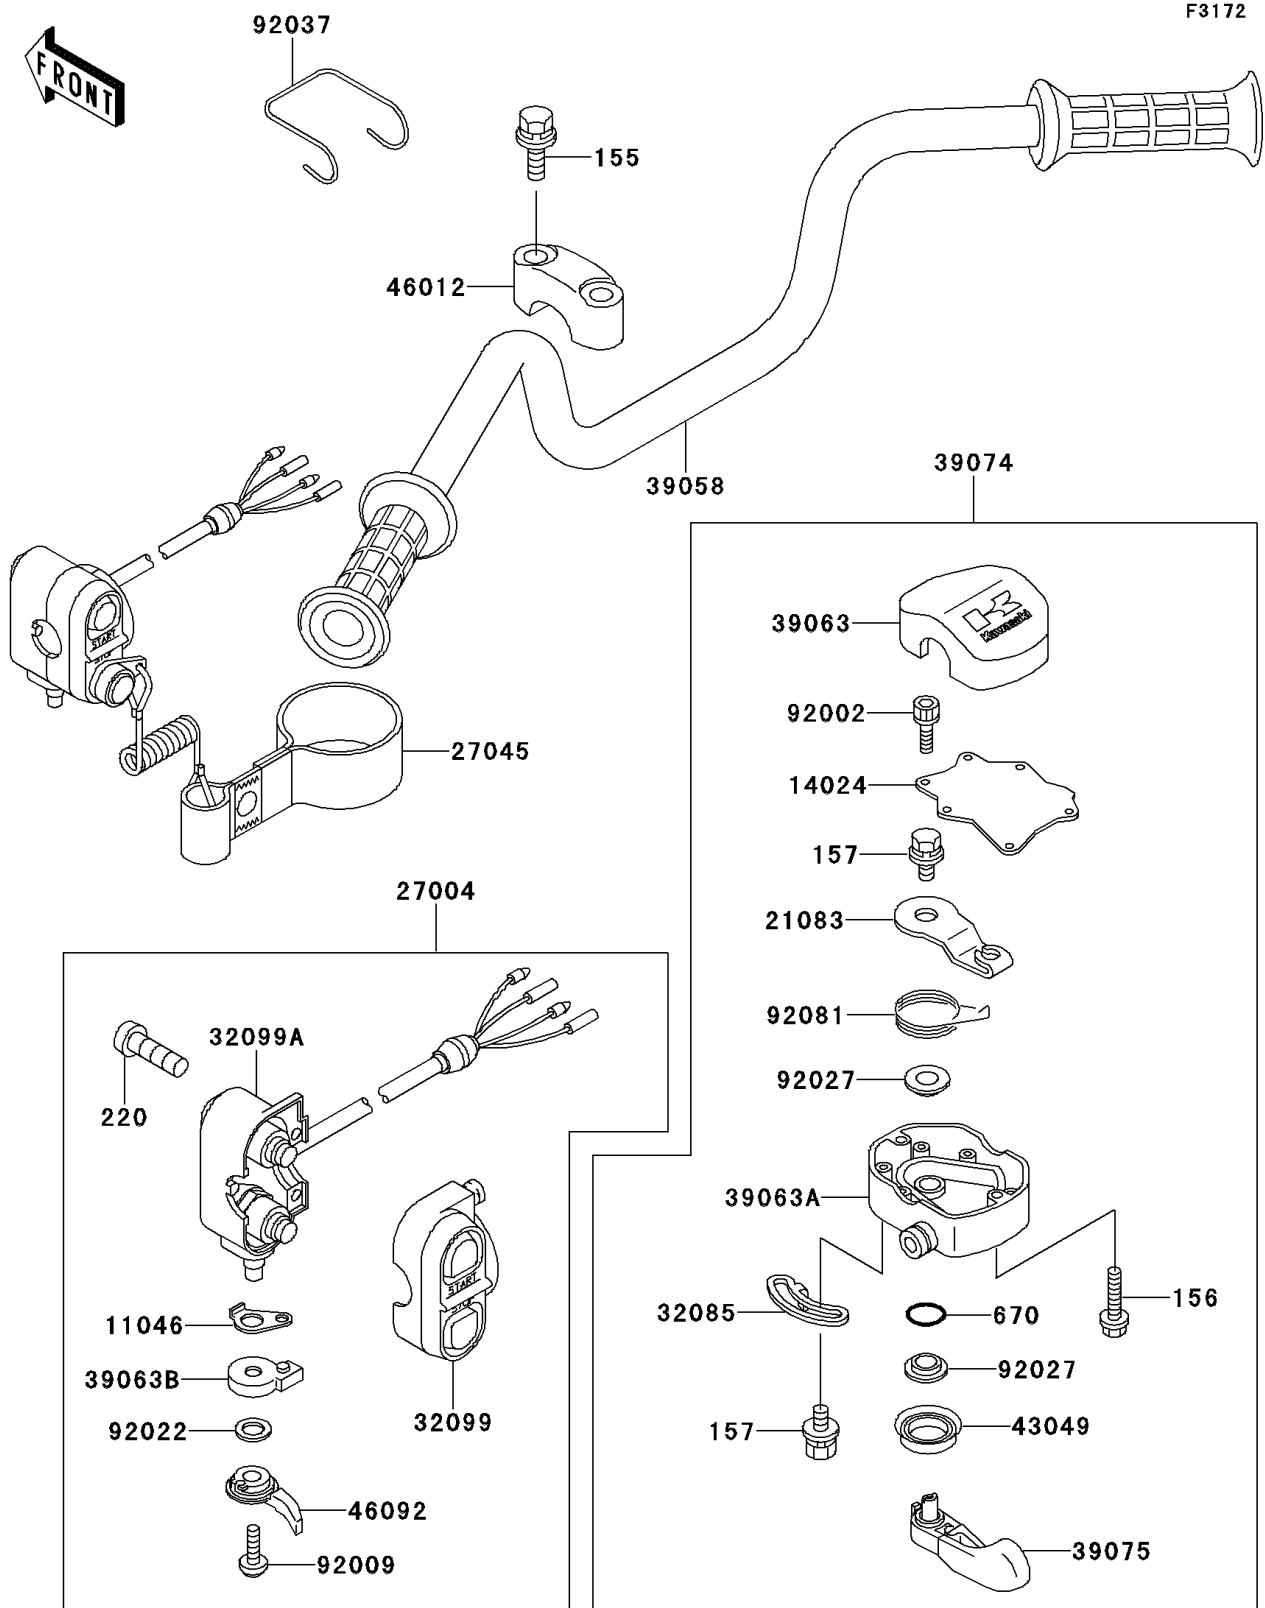

1995 JET SKI® X-2 PARTS DIAGRAM

Handlebar

1995 JET SKI® X-2 PARTS LIST

Handlebar

ITEM NAME	PART NUMBER	QUANTITY
BOLT-WSP-SMALL,8X35 (Ref # 155)	155R0835	1
BOLT-WP,5X25 (Ref # 156)	156R0525	1
BOLT-WSP,5X12 (Ref # 157)	157R0512	1
SCREW-PAN-CROS,5X30 (Ref # 220)	220R0530	1
O RING,8MM (Ref # 670)	670B1508	1
BRACKET (Ref # 11046)	11046-3707	1
COVER,THROTTLE LEVER (Ref # 14024)	14024-3701	1
ARM,THROTTLE LEVER (Ref # 21083)	21083-3701	1
SWITCH-ASSY,STOP&START (Ref # 27004)	27004-3724	1
SWITCH-ASSY,STOP&START (Ref # 27045)	27045-3708	1
STOPPER (Ref # 32085)	32085-3709	1
CASE,FR,SWITCH (Ref # 32099)	32099-3777	1
CASE,RR,SWITCH (Ref # 32099A)	32099-3778	1
HANDLE-COMP (Ref # 39058)	39058-3710	1
HOUSING-CONTROL,UPP (Ref # 39063)	39063-3713	1
HOUSING-CONTROL,LWR (Ref # 39063A)	39063-3714	1
HOUSING-CONTROL,STARTER CABLE (Ref # 39063B)	39063-3717	1
LEVER-ASSY-THROTTLE (Ref # 39074)	39074-3714	1
LEVER-THROTTLE (Ref # 39075)	39075-3708	1
PACKING,THROTTLE LEVER (Ref # 43049)	43049-3701	1
HOLDER-HANDLE,UPP (Ref # 46012)	46012-3720	1
LEVER-GRIP,STARTER (Ref # 46092)	46092-3703	1
BOLT,SOCKET,3X10 (Ref # 92002)	92002-3751	1
SCREW,5X10 (Ref # 92009)	92009-3713	1
WASHER,WAVE (Ref # 92022)	92022-3735	1
COLLAR,THROTTLE LEVER (Ref # 92027)	92027-3704	1
CLAMP,CABLE (Ref # 92037)	92037-3734	1
SPRING,THROTTLE LEVER RETURN (Ref # 92081)	92081-3702	1