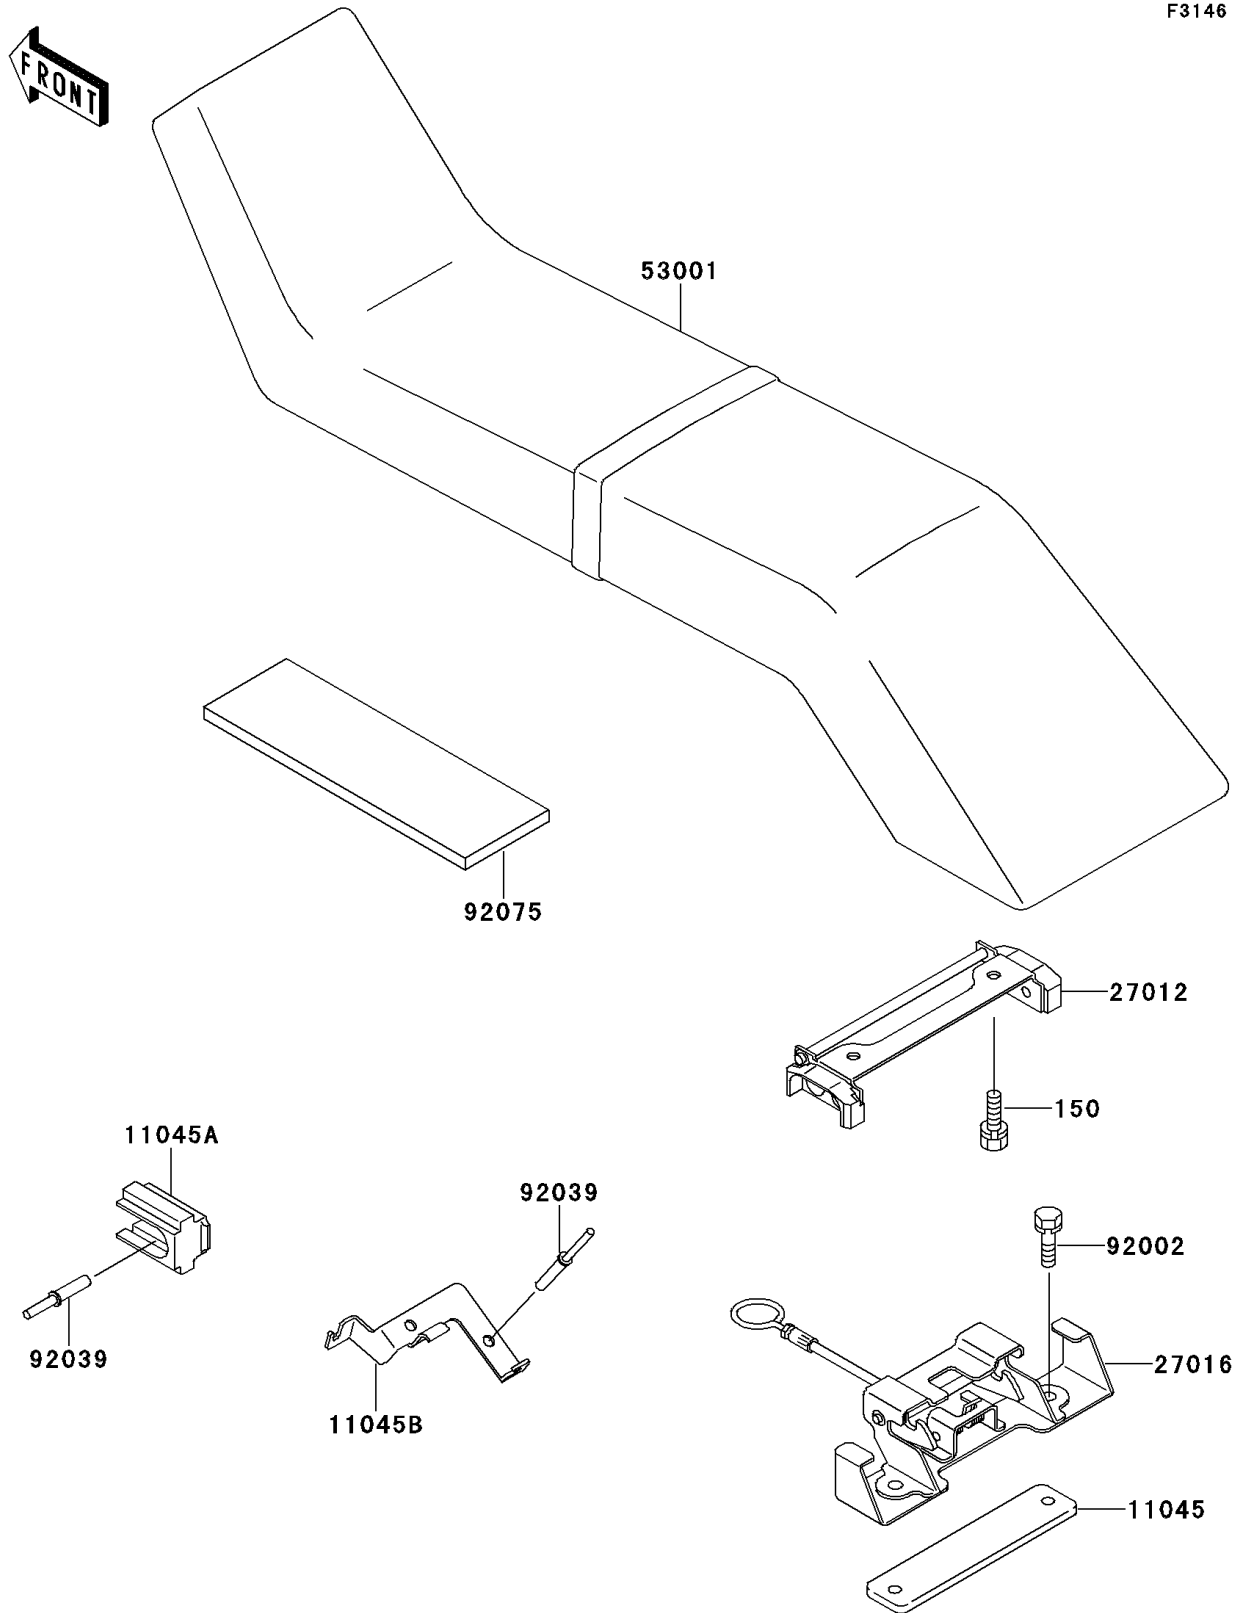

## 1995 JET SKI® X-2 PARTS DIAGRAM

Seat

F3146

## 1995 JET SKI® X-2 PARTS LIST

Seat

ITEM NAME	PART NUMBER	QUANTITY
BOLT-WS,6X14 (Ref # 150)	150R0614	1
BRACKET,SEAT LOCK (Ref # 11045)	11045-3704	1
BRACKET,SEAT HOOK GUIDE (Ref # 11045A)	11045-3737	1
BRACKET,SEAT LOCK CABLE GUIDE (Ref # 11045B)	11045-3756	1
HOOK,SEAT LOCK (Ref # 27012)	27012-3709	1
LOCK-ASSY,SEAT (Ref # 27016)	27016-3707	1
SEAT-ASSY,J.S.VIOLET (Ref # 53001)	53001-3704-PJ	1
BOLT,6X25 (Ref # 92002)	92002-3775	1
RIVET (Ref # 92039)	92039-3701	1
DAMPER (Ref # 92075)	92075-3723	1