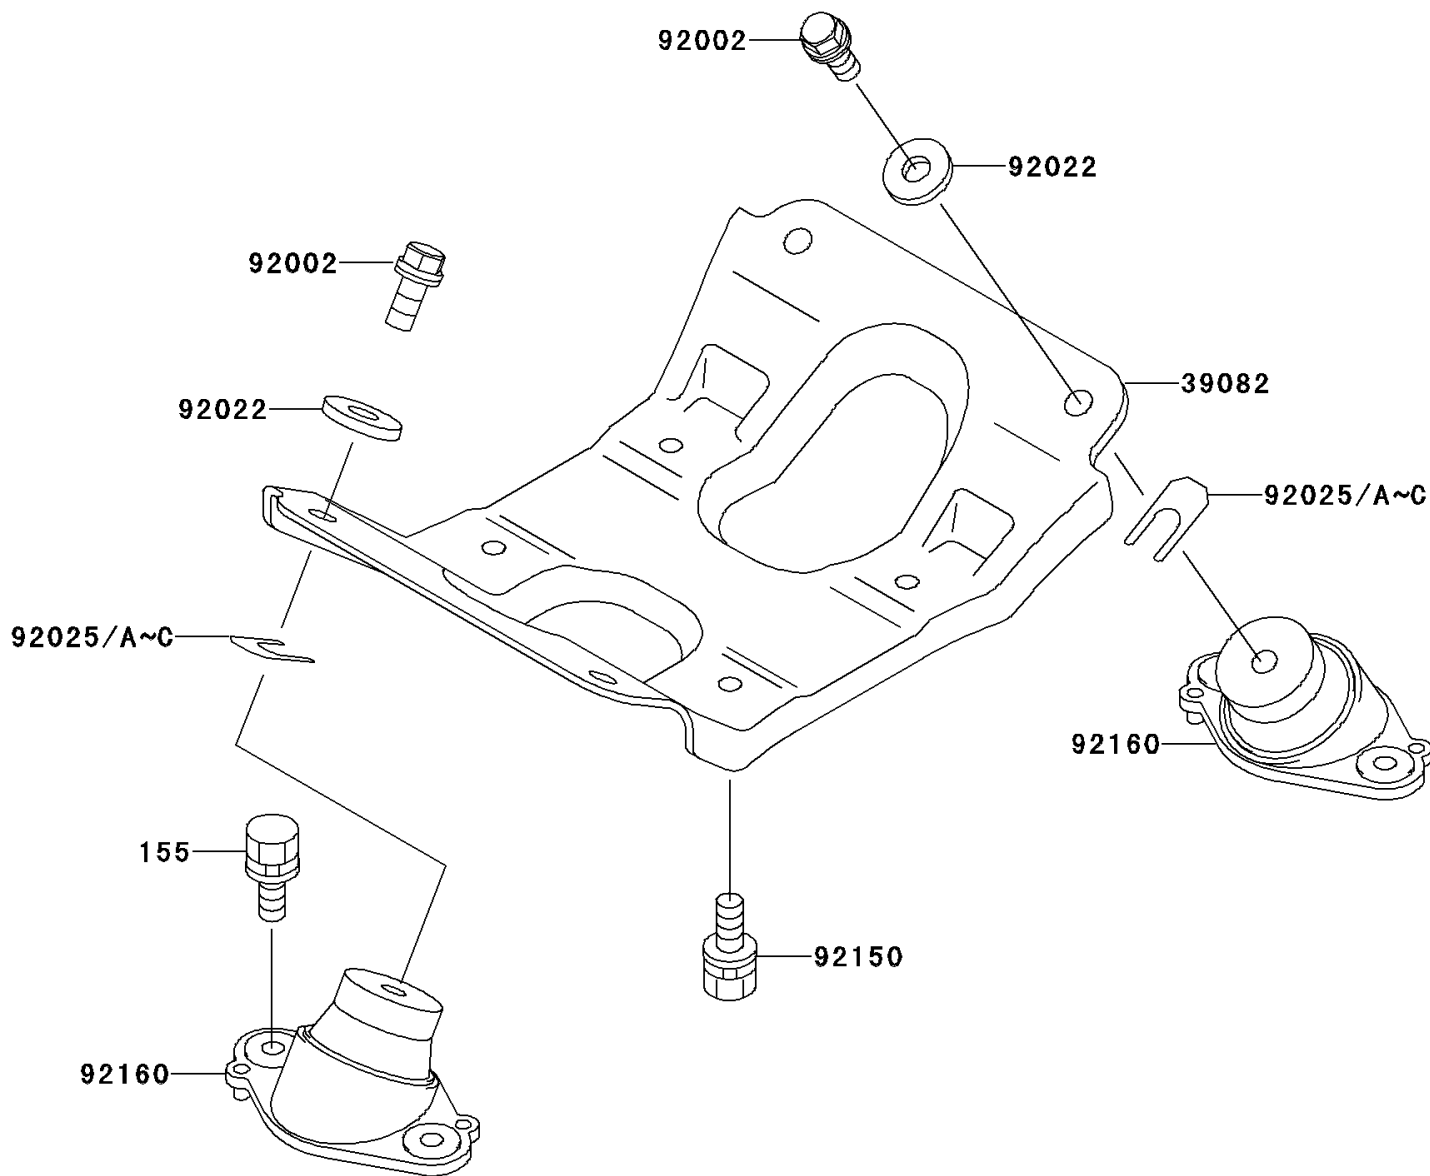

1995 JET SKI® X-2 PARTS DIAGRAM

Engine Mount

F3144

1995 JET SKI® X-2 PARTS LIST

Engine Mount

| ITEM NAME | PART NUMBER | QUANTITY |
|-----------------------------------|-------------|----------|
| BOLT-WSP-SMALL,8X20 (Ref # 155) | 155R0820 | 1 |
| MOUNT-ENGINE (Ref # 39082) | 39082-3705 | 1 |
| BOLT,10X25 (Ref # 92002) | 92002-3770 | 1 |
| WASHER,32X10.5X4 (Ref # 92022) | 92022-3023 | 1 |
| SHIM,T=0.3MM (Ref # 92025) | 92025-3705 | 1 |
| SHIM,T=0.5MM (Ref # 92025A) | 92025-3706 | 1 |
| SHIM,T=1.0MM (Ref # 92025B) | 92025-3707 | 1 |
| SHIM,T=1.5MM (Ref # 92025C) | 92025-3708 | 1 |
| BOLT,10X25 (Ref # 92150) | 92150-3818 | 1 |
| DAMPER,ENGINE MOUNT (Ref # 92160) | 92160-3757 | 1 |