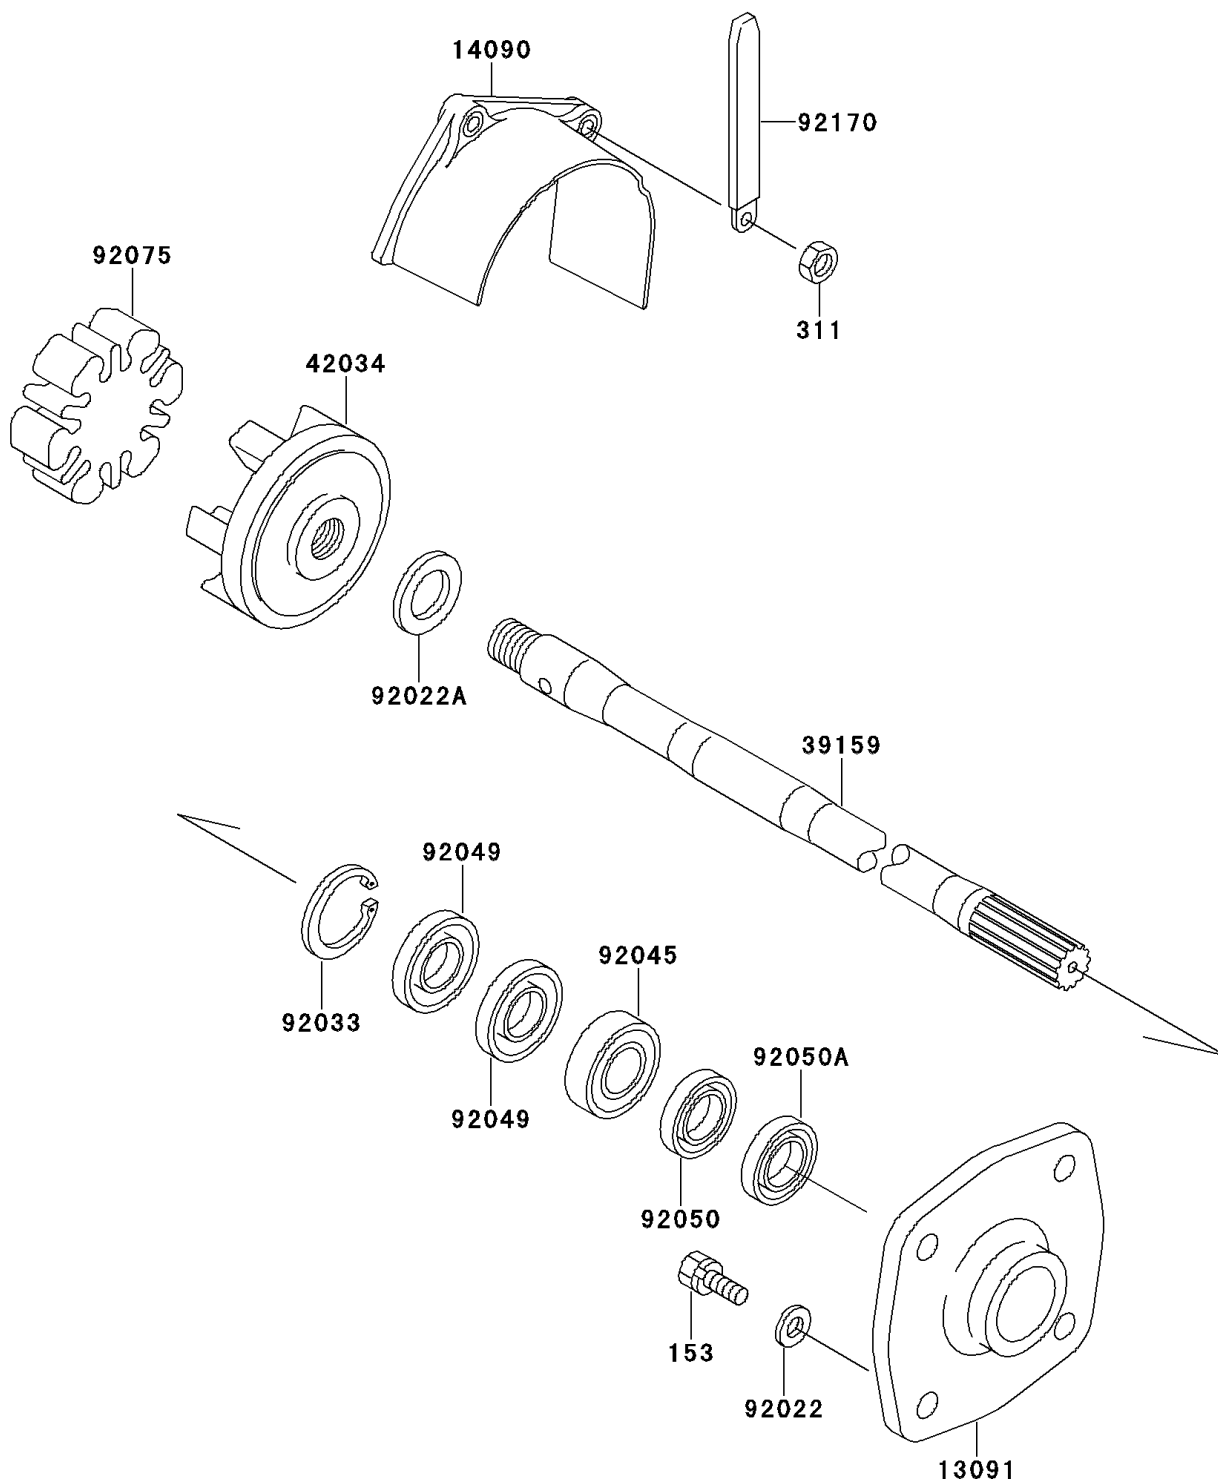

1995 JET SKI® X-2 PARTS DIAGRAM

Drive Shaft

E3134

1995 JET SKI® X-2 PARTS LIST

Drive Shaft

ITEM NAME	PART NUMBER	QUANTITY
BOLT-WS-SMALL (Ref # 153)	153R0825	1
NUT-HEX,6MM (Ref # 311)	311R0600	1
HOLDER (Ref # 13091)	13091-3730	1
COVER,COUPLING (Ref # 14090)	14090-3761	1
SHAFT-DRIVE (Ref # 39159)	39159-3718	1
COUPLING (Ref # 42034)	42034-3705	1
WASHER,8.2X18X1.5 (Ref # 92022)	92022-1964	1
WASHER,18X26X2.0 (Ref # 92022A)	92022-3728	1
RING-SNAP,42MM (Ref # 92033)	92033-3713	1
BEARING-BALL,60042RD (Ref # 92045)	92045-3705	1
SEAL-OIL,S620426 (Ref # 92049)	92049-3707	1
SEAL-OIL,SCY20368 (Ref # 92050)	92050-502	1
SEAL-OIL,SC20367 (Ref # 92050A)	92050-503	1
DAMPER,COUPLING (Ref # 92075)	92075-520	1
CLAMP (Ref # 92170)	92170-3705	1