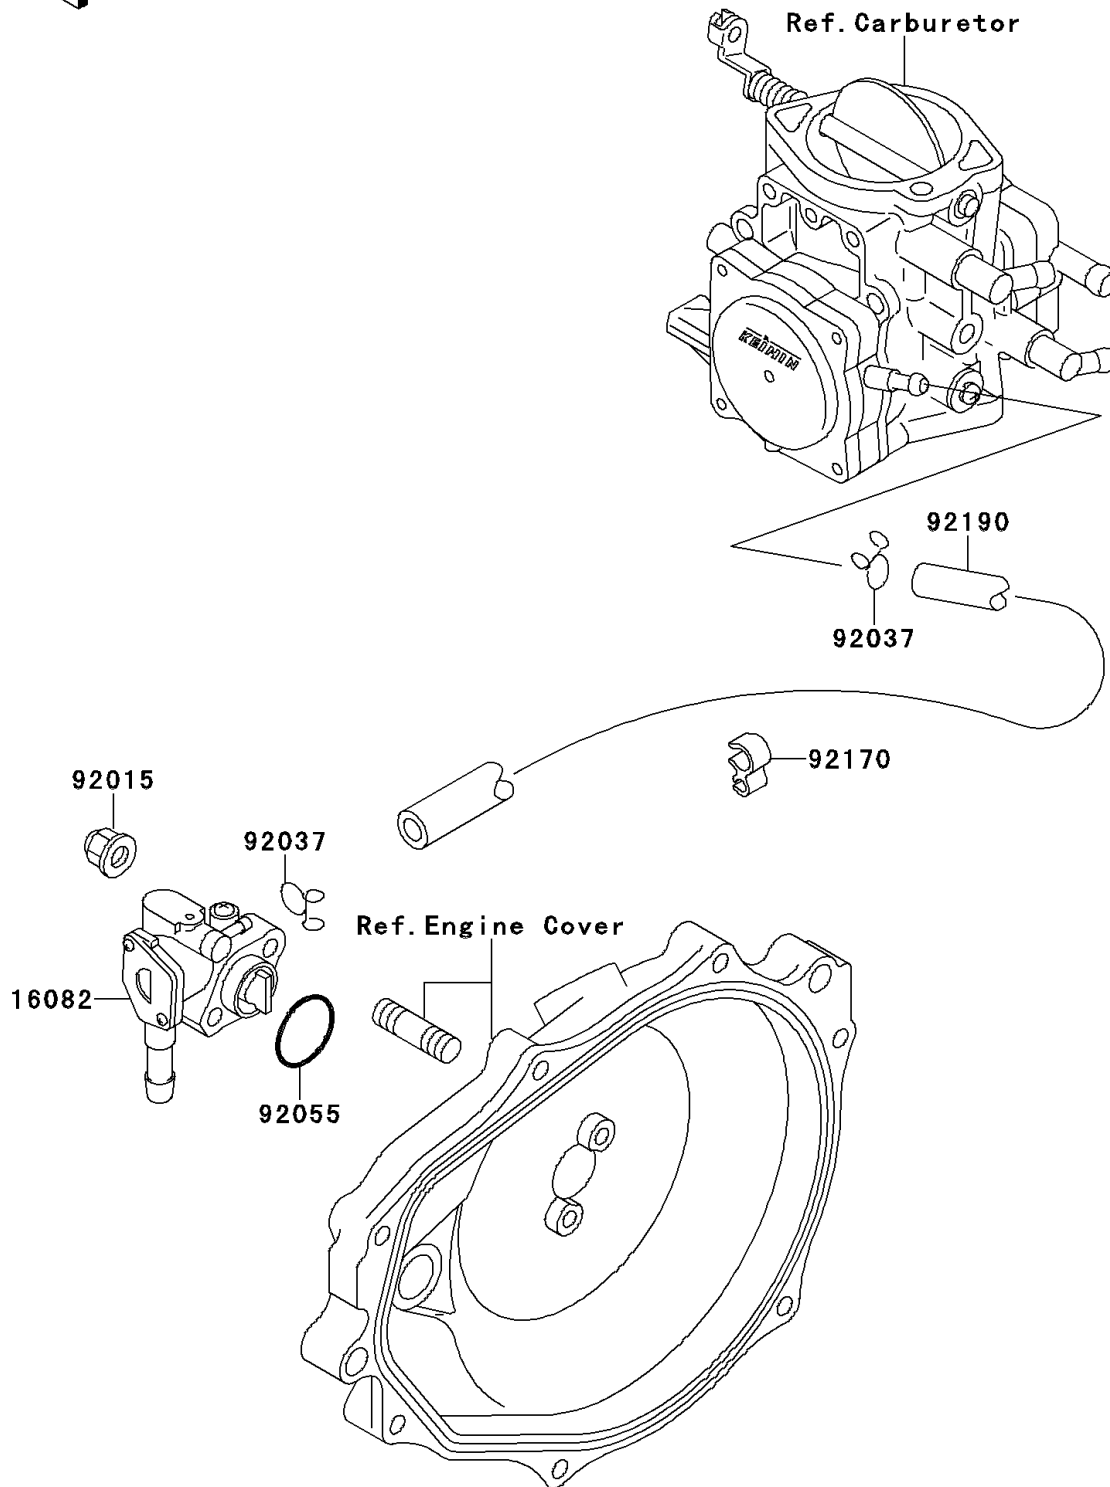

1995 JET SKI® X-2 PARTS DIAGRAM

Oil Pump

E1710

1995 JET SKI® X-2 PARTS LIST

Oil Pump

ITEM NAME	PART NUMBER	QUANTITY
PUMP-ASSY-OIL (Ref # 16082)	16082-3710	1
NUT,CAP,6MM (Ref # 92015)	92015-1385	1
CLAMP (Ref # 92037)	92037-3722	1
RING-O,19.5X1.5 (Ref # 92055)	92055-055	1
CLAMP,HOSE (Ref # 92170)	92170-3732	1
TUBE,3X6X470 (Ref # 92190)	92190-3909	1