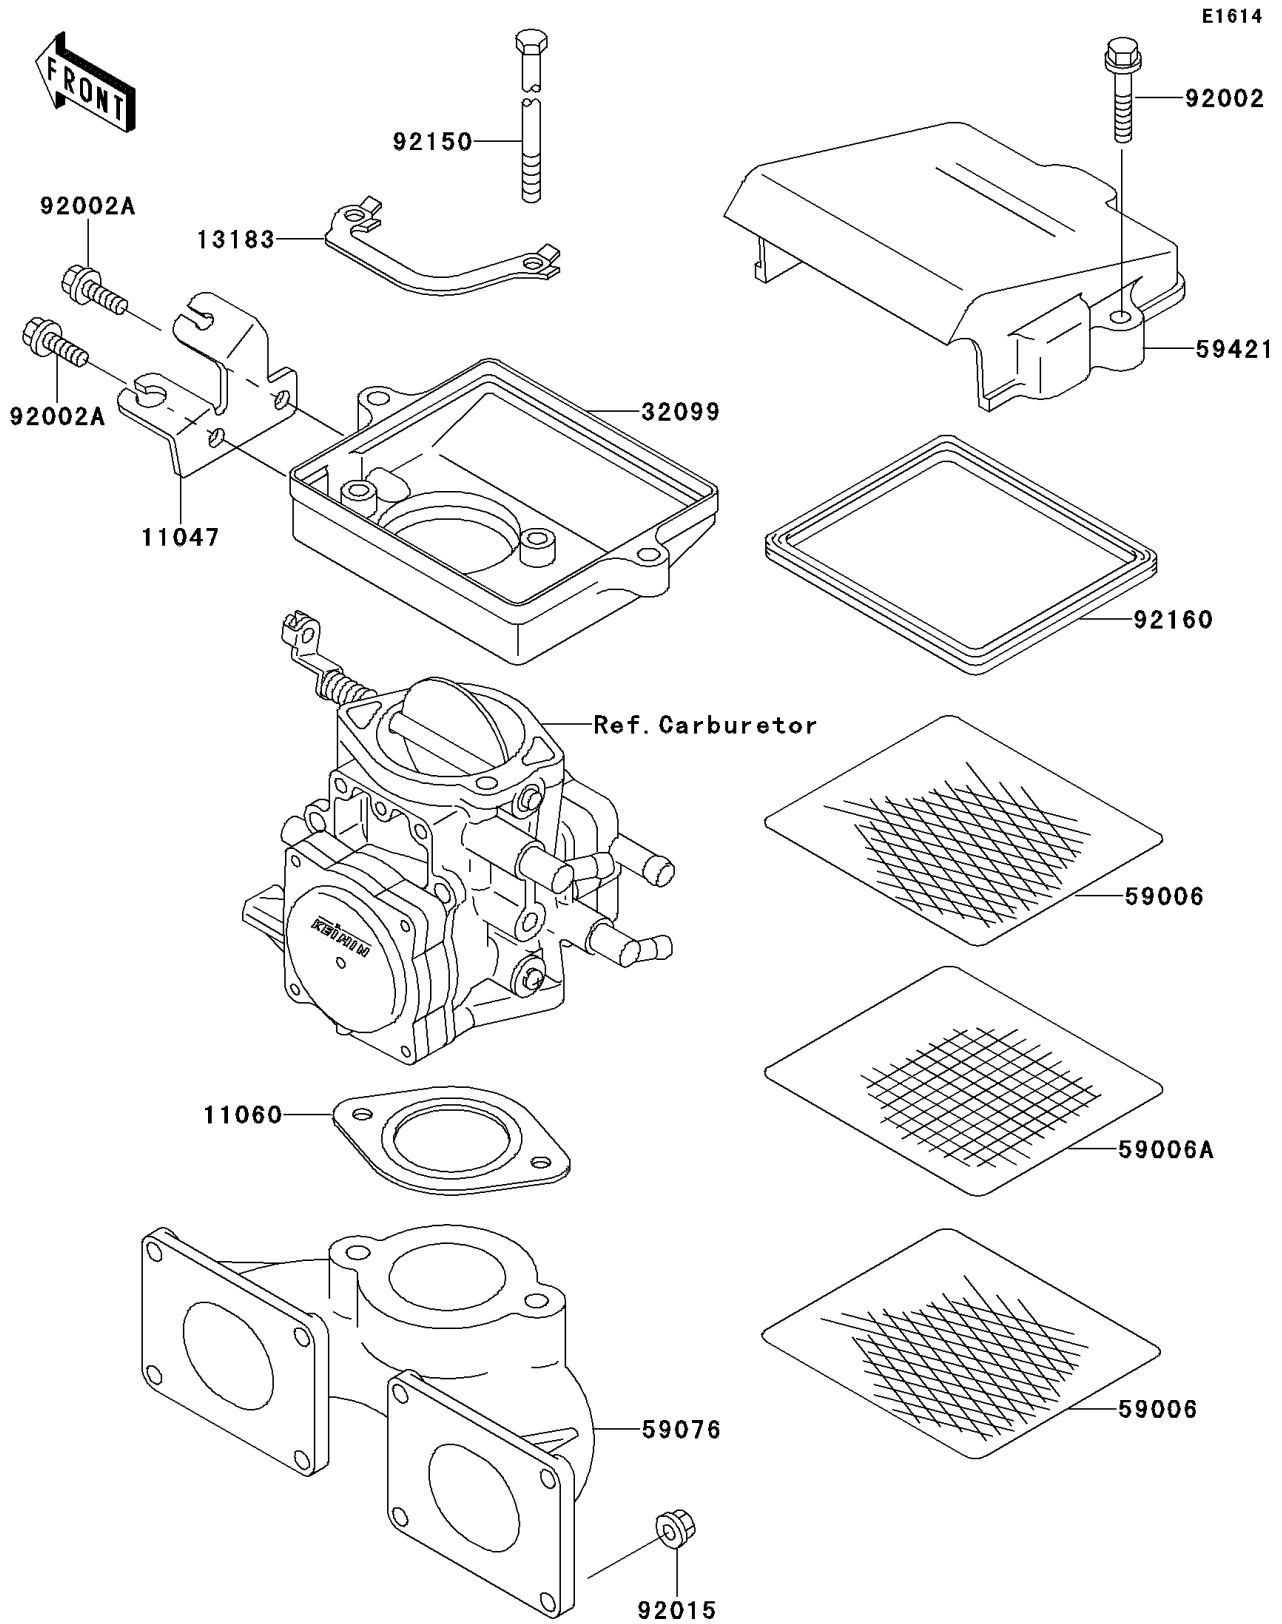

## 1995 JET SKI® X-2 PARTS DIAGRAM

Flame Arrester

## 1995 JET SKI® X-2 PARTS LIST

Flame Arrester

ITEM NAME	PART NUMBER	QUANTITY
BRACKET,CABLE (Ref # 11047)	11047-3709	1
GASKET,CARBURETOR (Ref # 11060)	11060-3716	1
PLATE (Ref # 13183)	13183-3726	1
CASE,FLAME ARRESTER (Ref # 32099)	32099-3746	1
ARRESTER-FLAME (Ref # 59006)	59006-3707	1
ARRESTER-FLAME (Ref # 59006A)	59006-3708	1
MANIFOLD-INTAKE (Ref # 59076)	59076-3716	1
COVER-INTAKE (Ref # 59421)	59421-3721	1
BOLT,6X30 (Ref # 92002)	92002-3726	1
BOLT,6X12 (Ref # 92002A)	92002-3763	1
NUT,6MM (Ref # 92015)	92015-3767	1
BOLT,6X125 (Ref # 92150)	92150-3784	1
DAMPER (Ref # 92160)	92160-3704	1