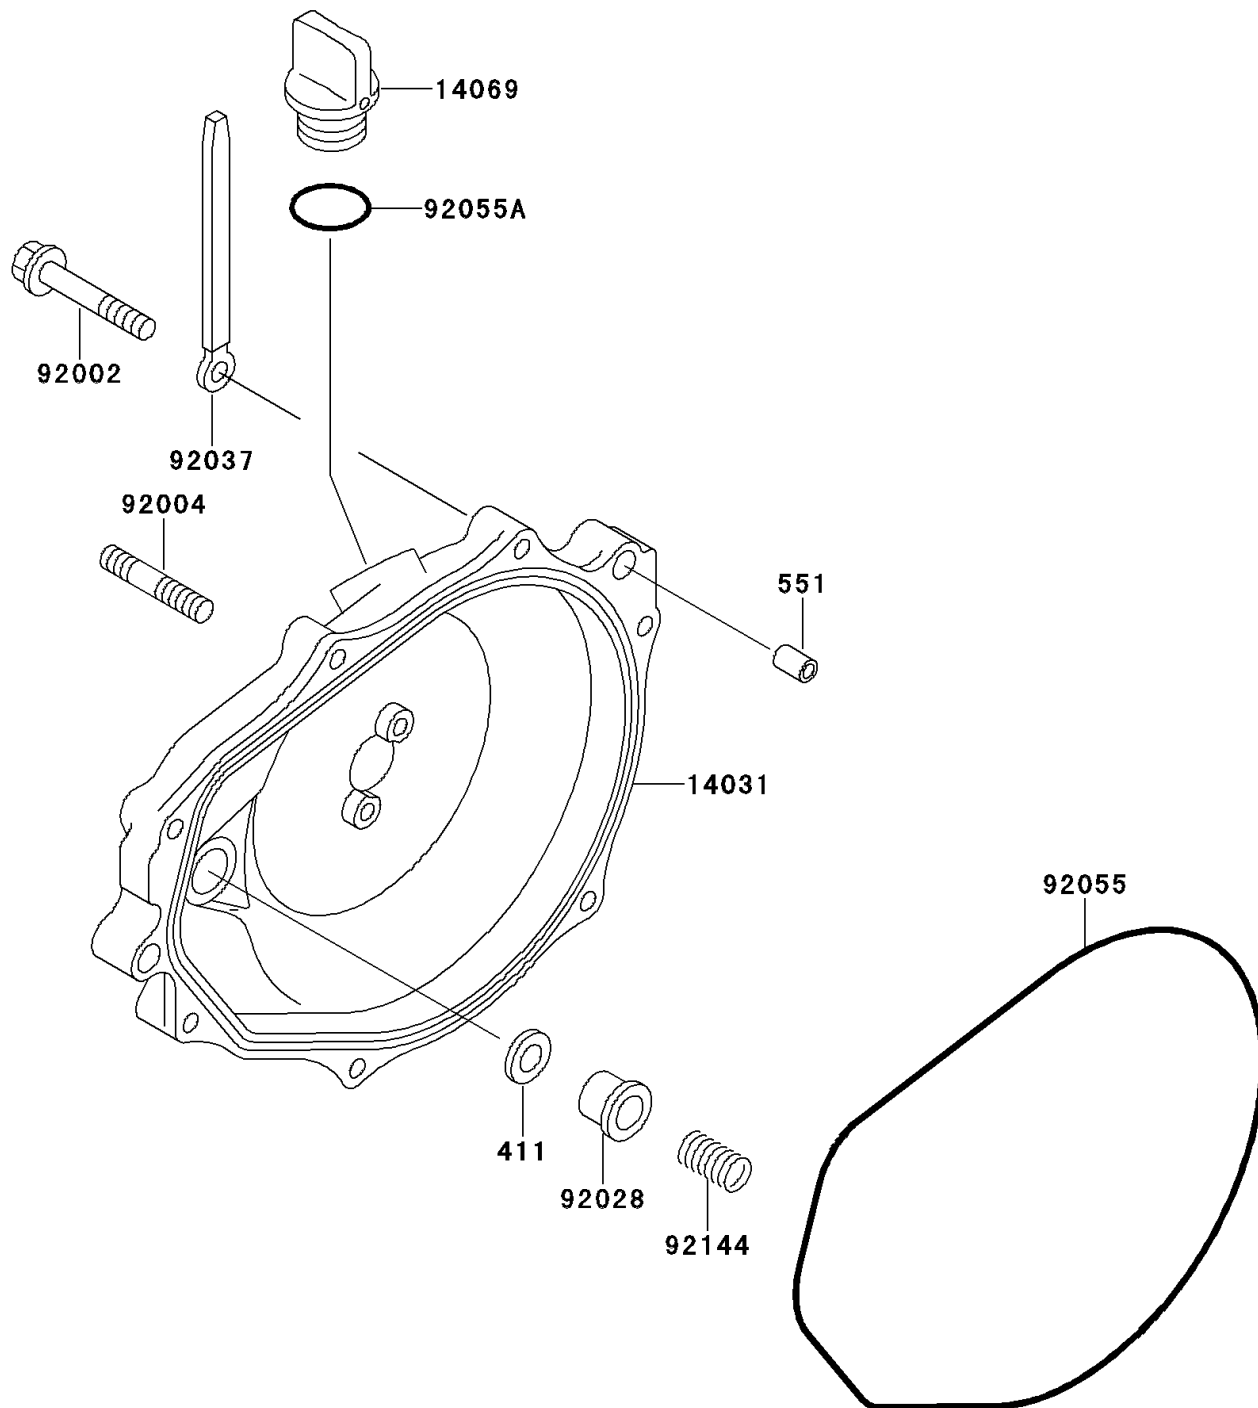

## 1995 JET SKI® X-2 PARTS DIAGRAM

Engine Cover(s)

E1431

## 1995 JET SKI® X-2 PARTS LIST

Engine Cover(s)

ITEM NAME	PART NUMBER	QUANTITY
WASHER-PLAIN,5MM (Ref # 411)	411S0500	1
PIN-DOWEL (Ref # 551)	551R0812	1
COVER-GENERATOR (Ref # 14031)	14031-3710	1
BREATHER (Ref # 14069)	14069-3709	1
BOLT,6X30 (Ref # 92002)	92002-3726	1
STUD (Ref # 92004)	92004-3710	1
BUSHING (Ref # 92028)	92028-3718	1
CLAMP,L=100 (Ref # 92037)	92037-3736	1
RING-O,GENERATOR COVER (Ref # 92055)	92055-3712	1
RING-O (Ref # 92055A)	92055-515	1
SPRING (Ref # 92144)	92144-3728	1