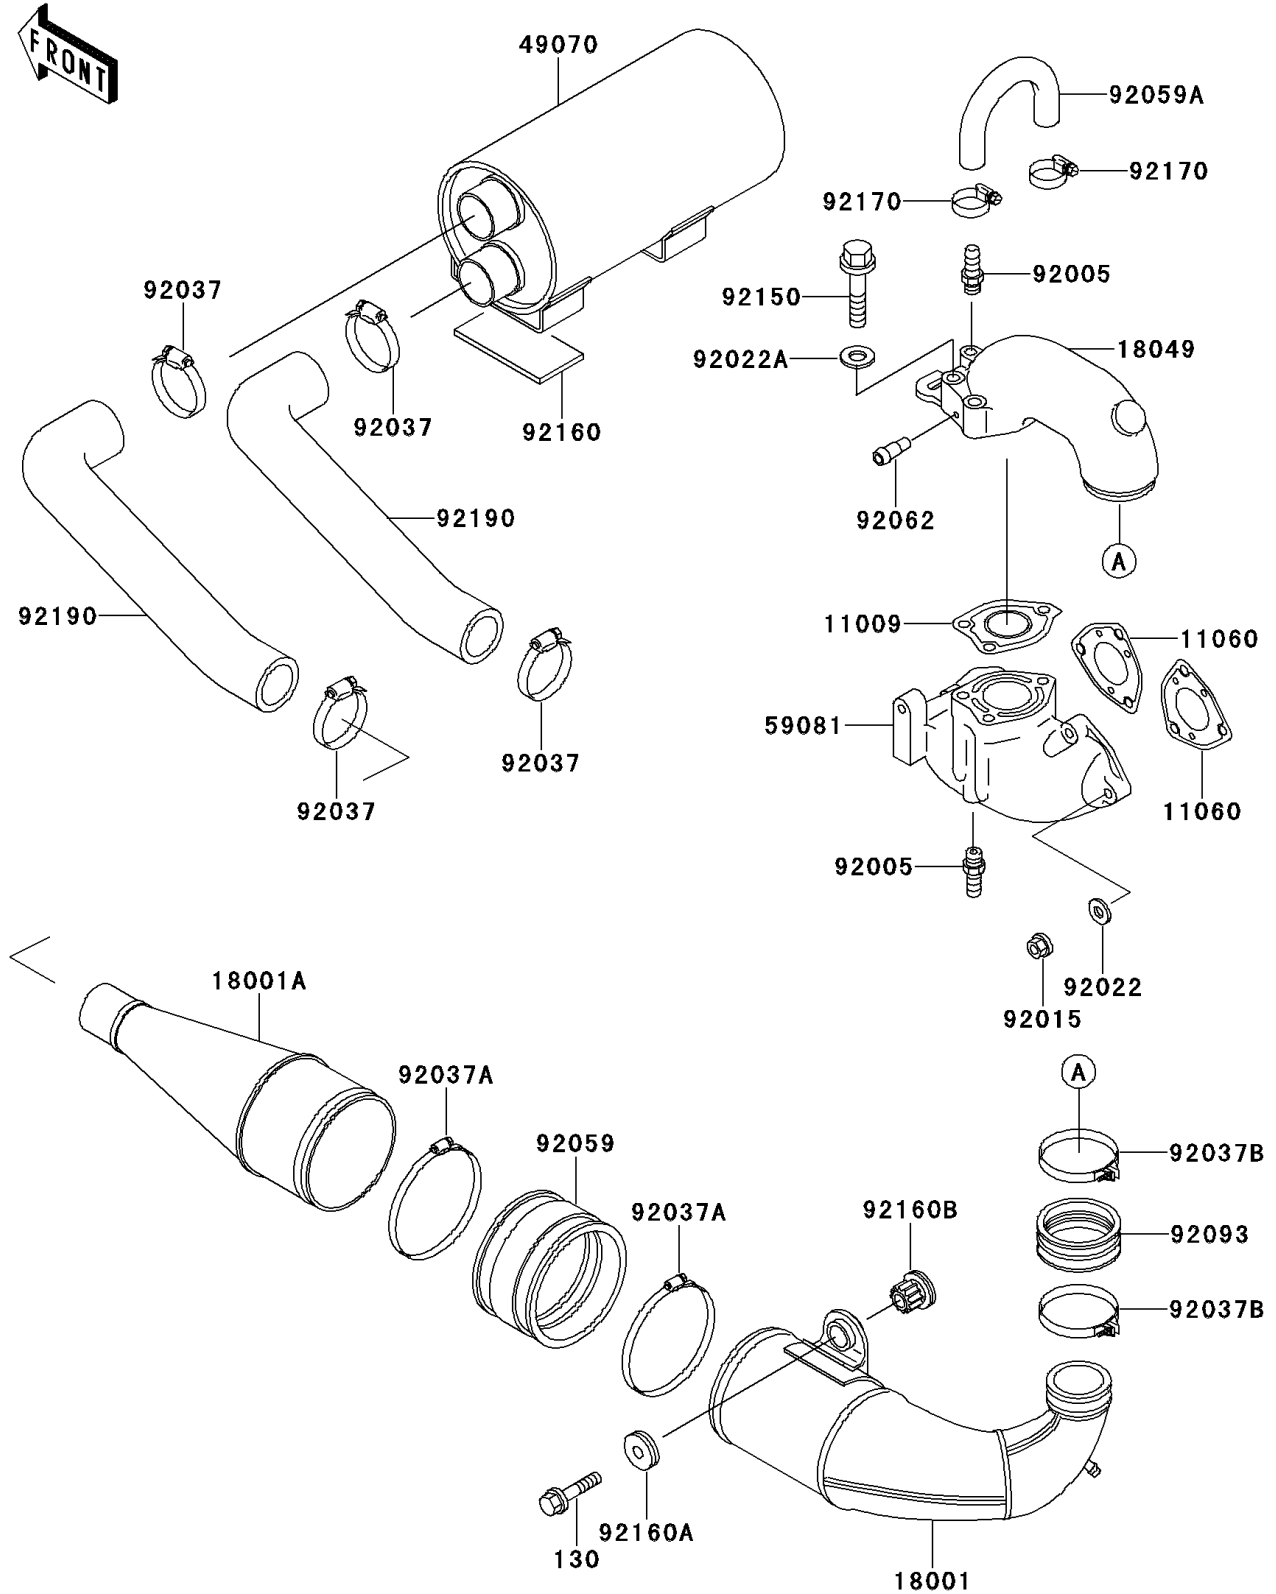

1995 JET SKI® X-2 PARTS DIAGRAM

Muffler(s)

E1140

1995 JET SKI® X-2 PARTS LIST

Muffler(s)

ITEM NAME	PART NUMBER	QUANTITY
BOLT-FLANGED (Ref # 130)	130Z0845	1
GASKET,EXHAUST PIPE (Ref # 11009)	11009-3752	1
GASKET,EXHAUST PIPE (Ref # 11060)	11060-3721	1
MUFFLER (Ref # 18001)	18001-3720	1
MUFFLER (Ref # 18001A)	18001-3753	1
PIPE-EXHAUST (Ref # 18049)	18049-3742	1
MUFFLER-COMP (Ref # 49070)	49070-3719	1
MANIFOLD-EXHAUST (Ref # 59081)	59081-3706	1
FITTING,HOSE (Ref # 92005)	92005-3712	1
NUT,CAP,8MM (Ref # 92015)	92015-1371	1
WASHER,8.2X18X1.5 (Ref # 92022)	92022-1964	1
WASHER,10.2X20X1.5 (Ref # 92022A)	92022-3742	1
CLAMP (Ref # 92037)	92037-3009	1
CLAMP,MAX120.7MM (Ref # 92037A)	92037-3733	1
CLAMP,68MM (Ref # 92037B)	92037-3740	1
TUBE,MUFFLER CONNECTING (Ref # 92059)	92059-3767	1
TUBE (Ref # 92059A)	92059-3816	1
NOZZLE (Ref # 92062)	92062-3705	1
SEAL (Ref # 92093)	92093-3705	1
BOLT,10X50 (Ref # 92150)	92150-3819	1
DAMPER (Ref # 92160)	92160-1266	1
DAMPER,MUFFLER (Ref # 92160A)	92160-3701	1
DAMPER,MUFFLER MOUNT (Ref # 92160B)	92160-3702	1
CLAMP (Ref # 92170)	92170-3718	1
TUBE (Ref # 92190)	92190-3911	1