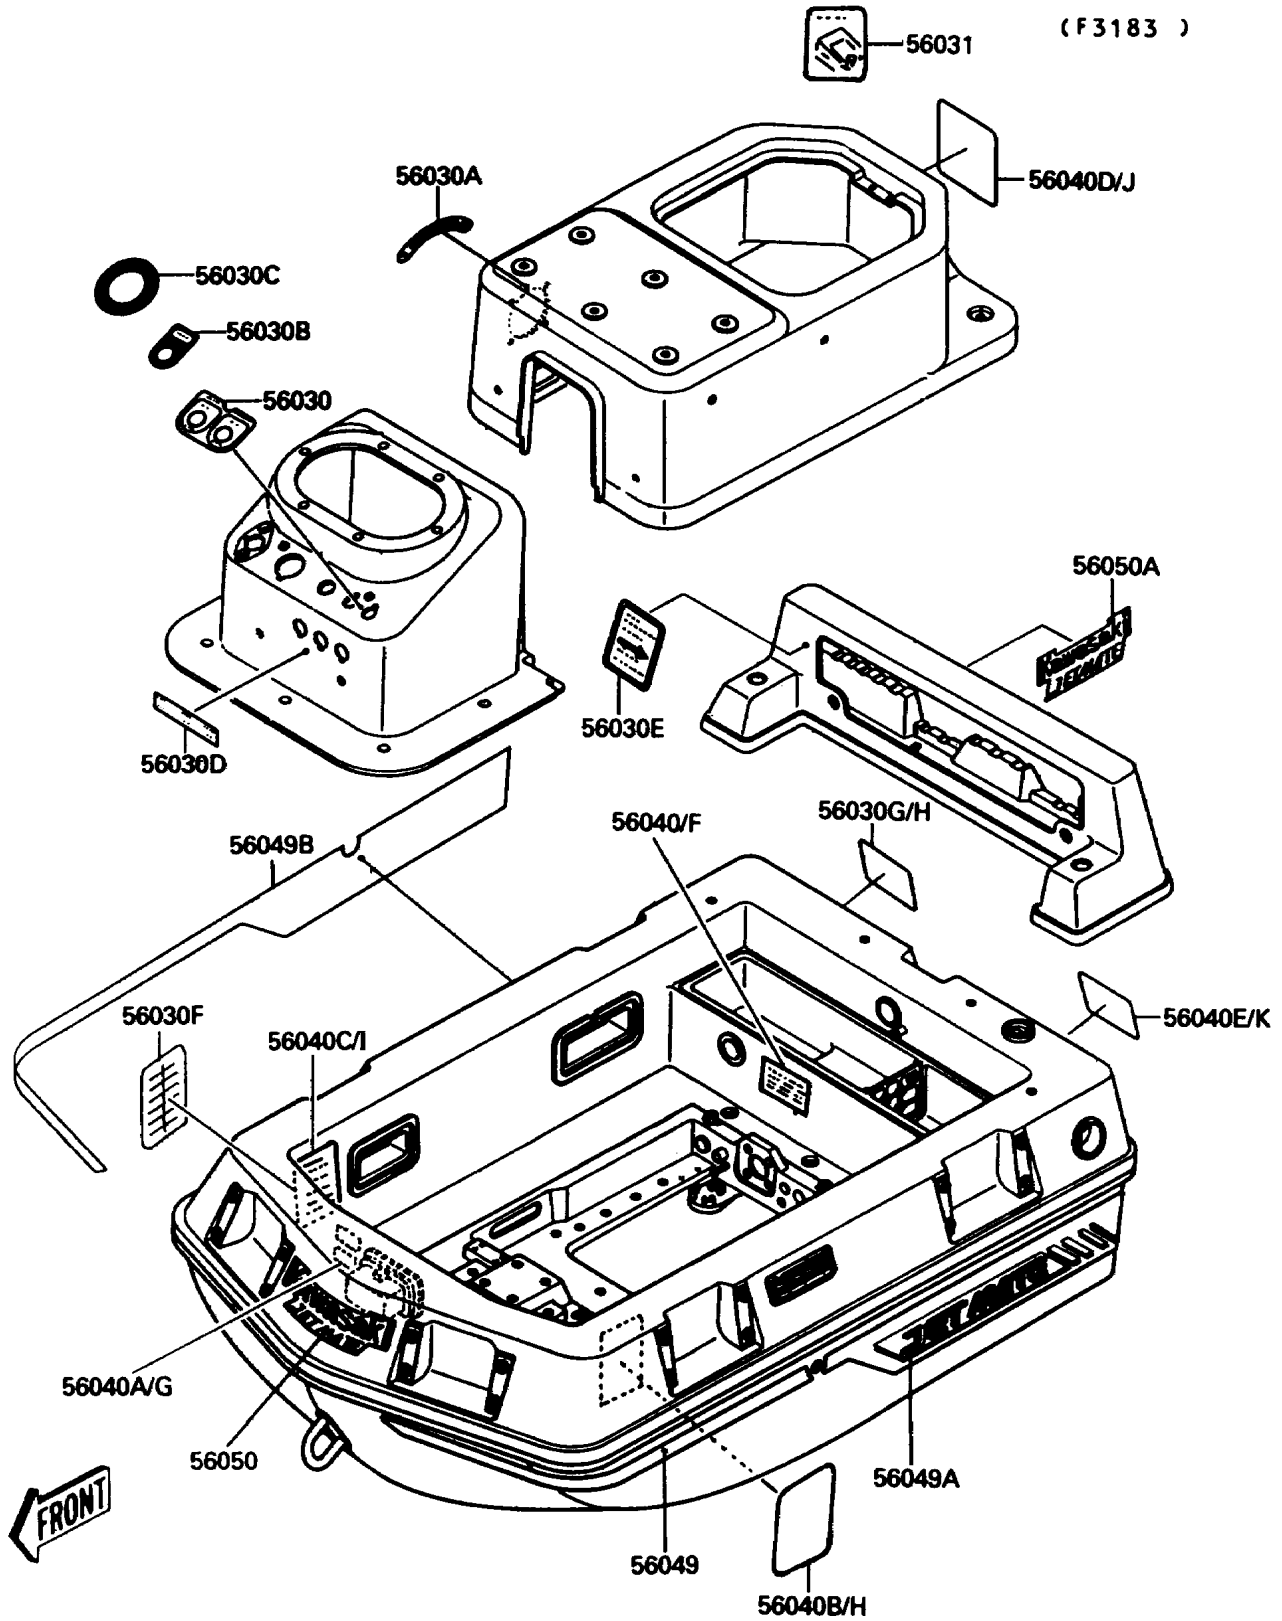

1991 JET MATE™ PARTS DIAGRAM

Label

1991 JET MATE™ PARTS LIST

Label

ITEM NAME	PART NUMBER	QUANTITY
LABEL,BILGE/BLOWER (Ref # 56030)	56030-3742	1
LABEL,REVERSE (Ref # 56030A)	56030-3744	1
LABEL,STOP SWITCH (Ref # 56030B)	56030-3745	1
LABEL,MAIN SWITCH (Ref # 56030C)	56030-3746	1
LABEL,FUSE (Ref # 56030D)	56030-3747	1
LABEL,FIRE EXTINGUISHER (Ref # 56030E)	56030-3753	1
LABEL (Ref # 56030F)	56030-3756	1
LABEL,REVERSE BUCKET (Ref # 56030G)	56030-3766	1
LABEL,REVERSE BUCKET(FRENCH) (Ref # 56030H)	56030-3767	1
LABEL-MANUAL,BILGE PIPE (Ref # 56031)	56031-3709	1
LABEL-WARNING,FUEL SYSTEM (Ref # 56040)	56040-3772	1
LABEL-WARNING,GASOLINE (Ref # 56040A)	56040-3773	1
LABEL-WARNING,GASOLINE (Ref # 56040B)	56040-3878	1
LABEL-WARNING (Ref # 56040C)	56040-3879	1
LABEL-WARNING (Ref # 56040D)	56040-3880	1
LABEL-WARNING,NOZZLE (Ref # 56040E)	56040-3881	1
LABEL-WARNING,TANK(FRENCH) (Ref # 56040F)	56040-3882	1
LABEL-WARNING,GASOLINE(FRENCH) (Ref # 56040G)	56040-3883	1
LABEL-WARNING,(FRENCH) (Ref # 56040H)	56040-3884	1
LABEL-WARNING,(FRENCH) (Ref # 56040I)	56040-3885	1
LABEL-WARNING,(FRENCH) (Ref # 56040J)	56040-3886	1
LABEL-WARNING,(FRENCH) (Ref # 56040K)	56040-3887	1
PATTERN,HULL,FR,LH (Ref # 56049)	56049-1790	1
PATTERN,HULL,RR,LH (Ref # 56049A)	56049-1791	1
PATTERN,HULL,RH (Ref # 56049B)	56049-1792	1
MARK,DECK,FR (Ref # 56050)	56050-1585	1
MARK,BACKREST (Ref # 56050A)	56050-1586	1