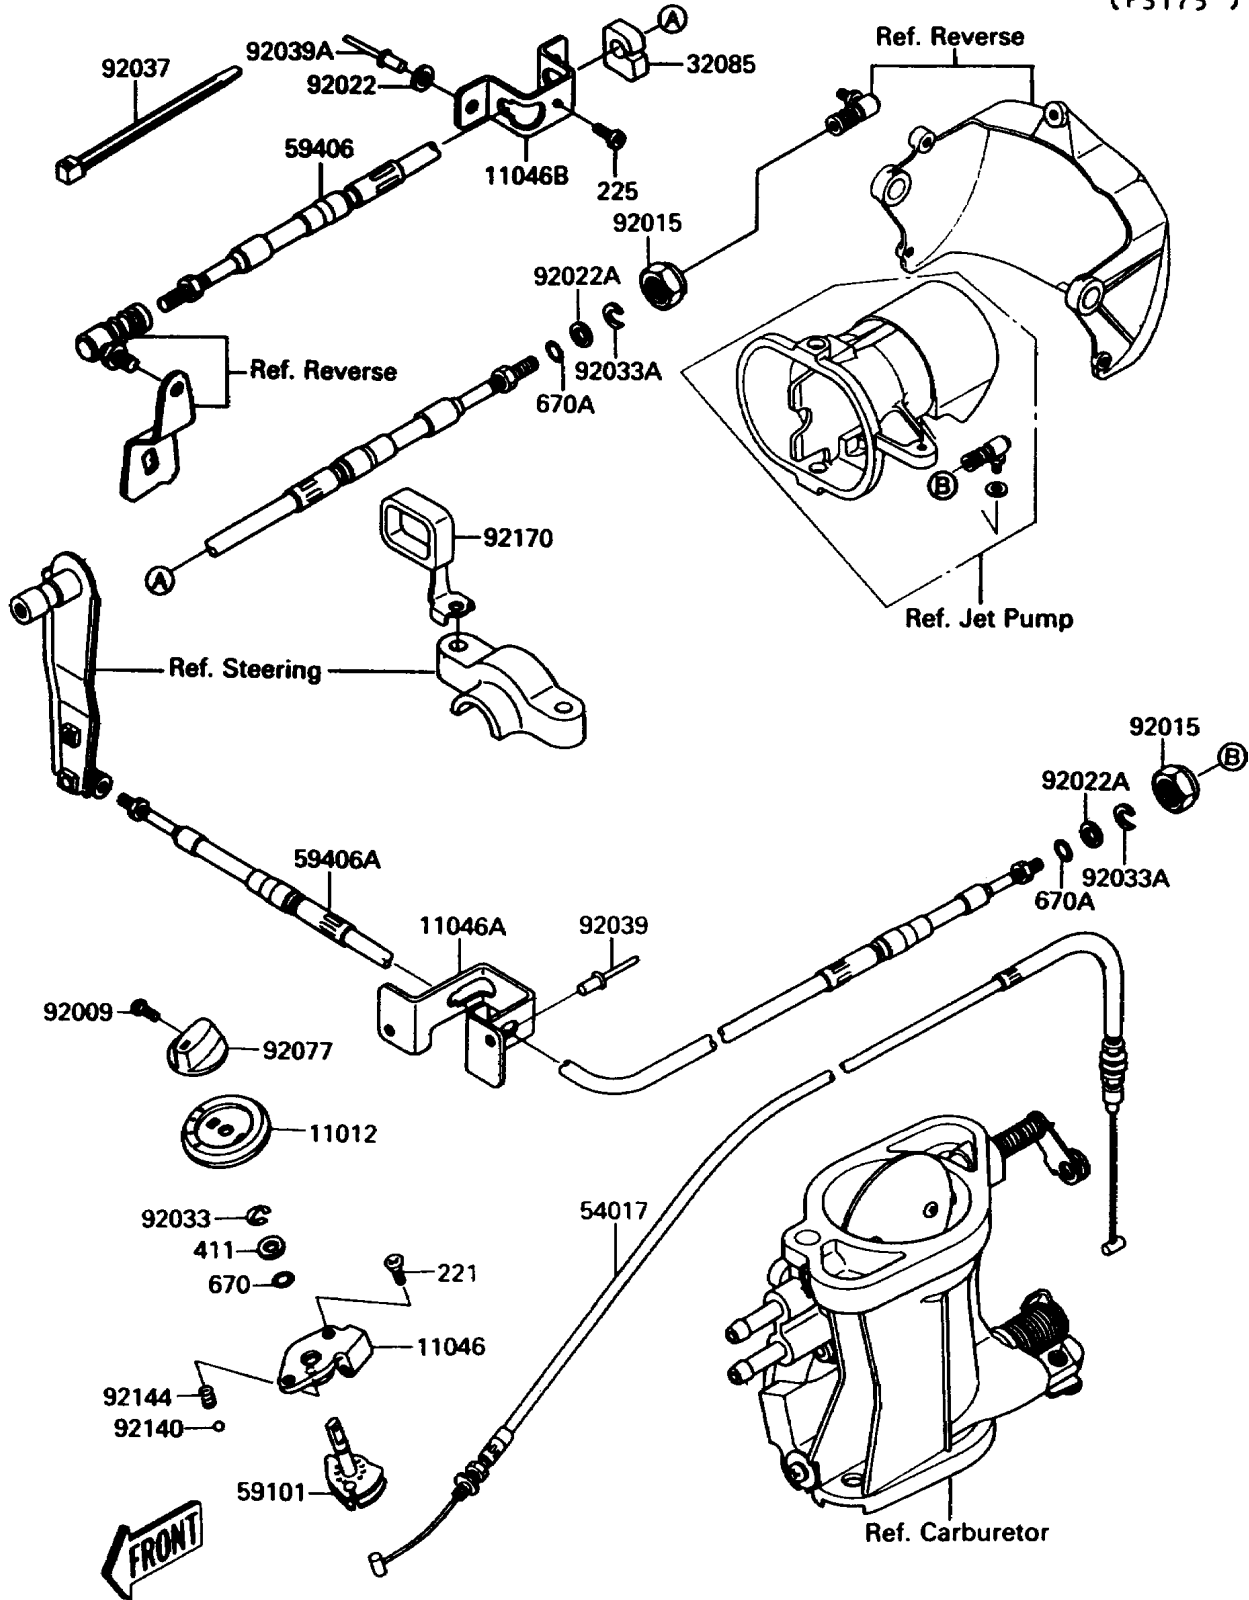

1991 JET MATE™ PARTS DIAGRAM

Cable

(F3175)