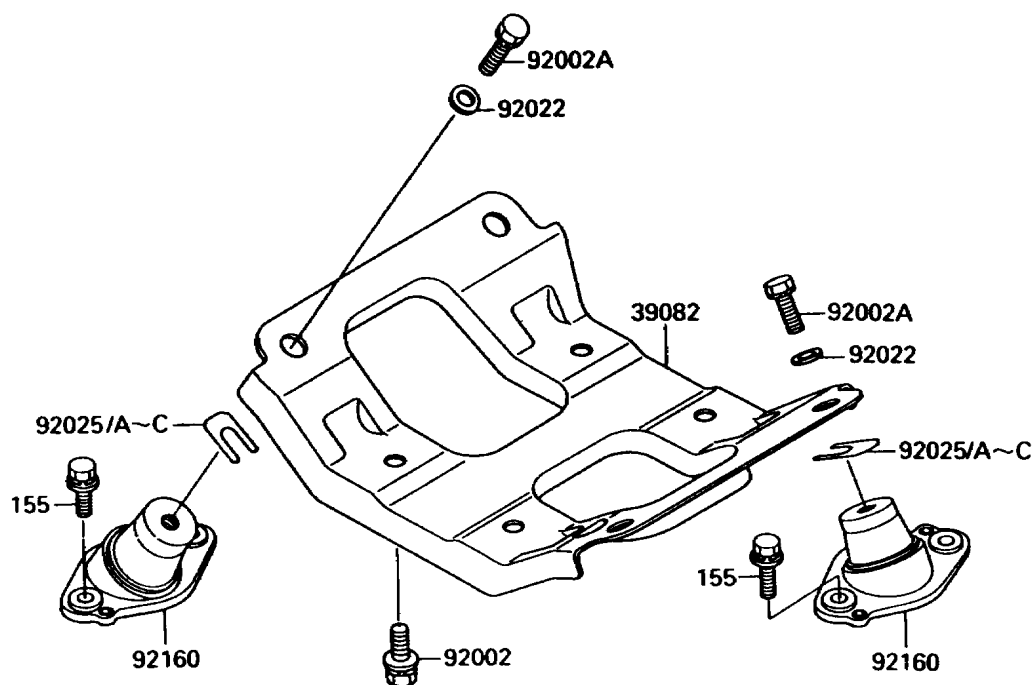

1991 JET MATE™ PARTS DIAGRAM

Engine Mount

(F3144)

1991 JET MATE™ PARTS LIST

Engine Mount

ITEM NAME	PART NUMBER	QUANTITY
MOUNT-ENGINE (Ref # 39082)	39082-3705	1
BOLT,10X25 (Ref # 92002)	92002-3765	1
BOLT,10X25 (Ref # 92002A)	92002-3770	1
WASHER,32X10.5X4 (Ref # 92022)	92022-3023	1
SHIM,T=0.3MM (Ref # 92025)	92025-3705	1
SHIM,T=0.5MM (Ref # 92025A)	92025-3706	1
SHIM,T=1.0MM (Ref # 92025B)	92025-3707	1
SHIM,T=1.5MM (Ref # 92025C)	92025-3708	1
DAMPER,ENGINE MOUNT (Ref # 92160)	92160-3761	1
BOLT-WSP-SMALL,8X20 (Ref # 155)	155R0820	1