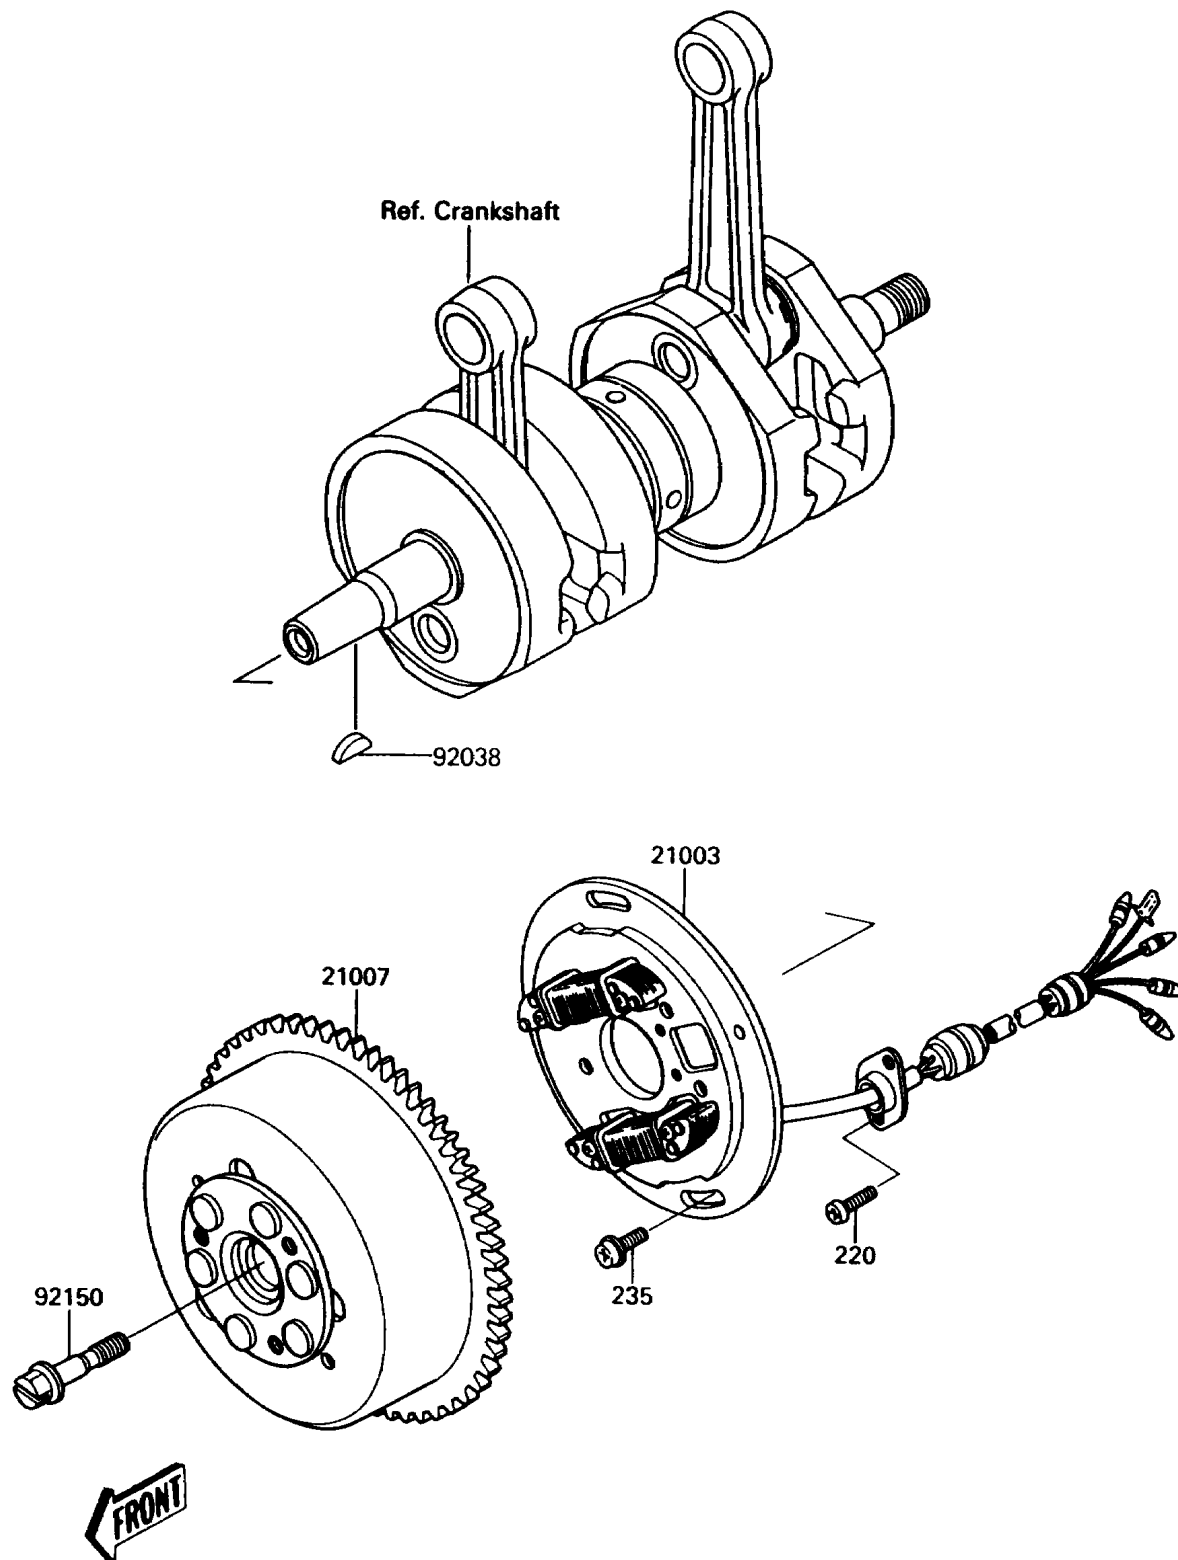

1991 JET MATE™ PARTS DIAGRAM

Generator

(E1810)

1991 JET MATE™ PARTS LIST

Generator

ITEM NAME	PART NUMBER	QUANTITY
STATOR (Ref # 21003)	21003-3710	1
ROTOR (Ref # 21007)	21007-3704	1
KEY,WOODRUFF (Ref # 92038)	92038-001	1
BOLT,10X38 (Ref # 92150)	92150-3736	1
SCREW-PAN-CROS (Ref # 220)	220B0512	1
SCREW-PAN-WP-CROS (Ref # 235)	235B0616	1