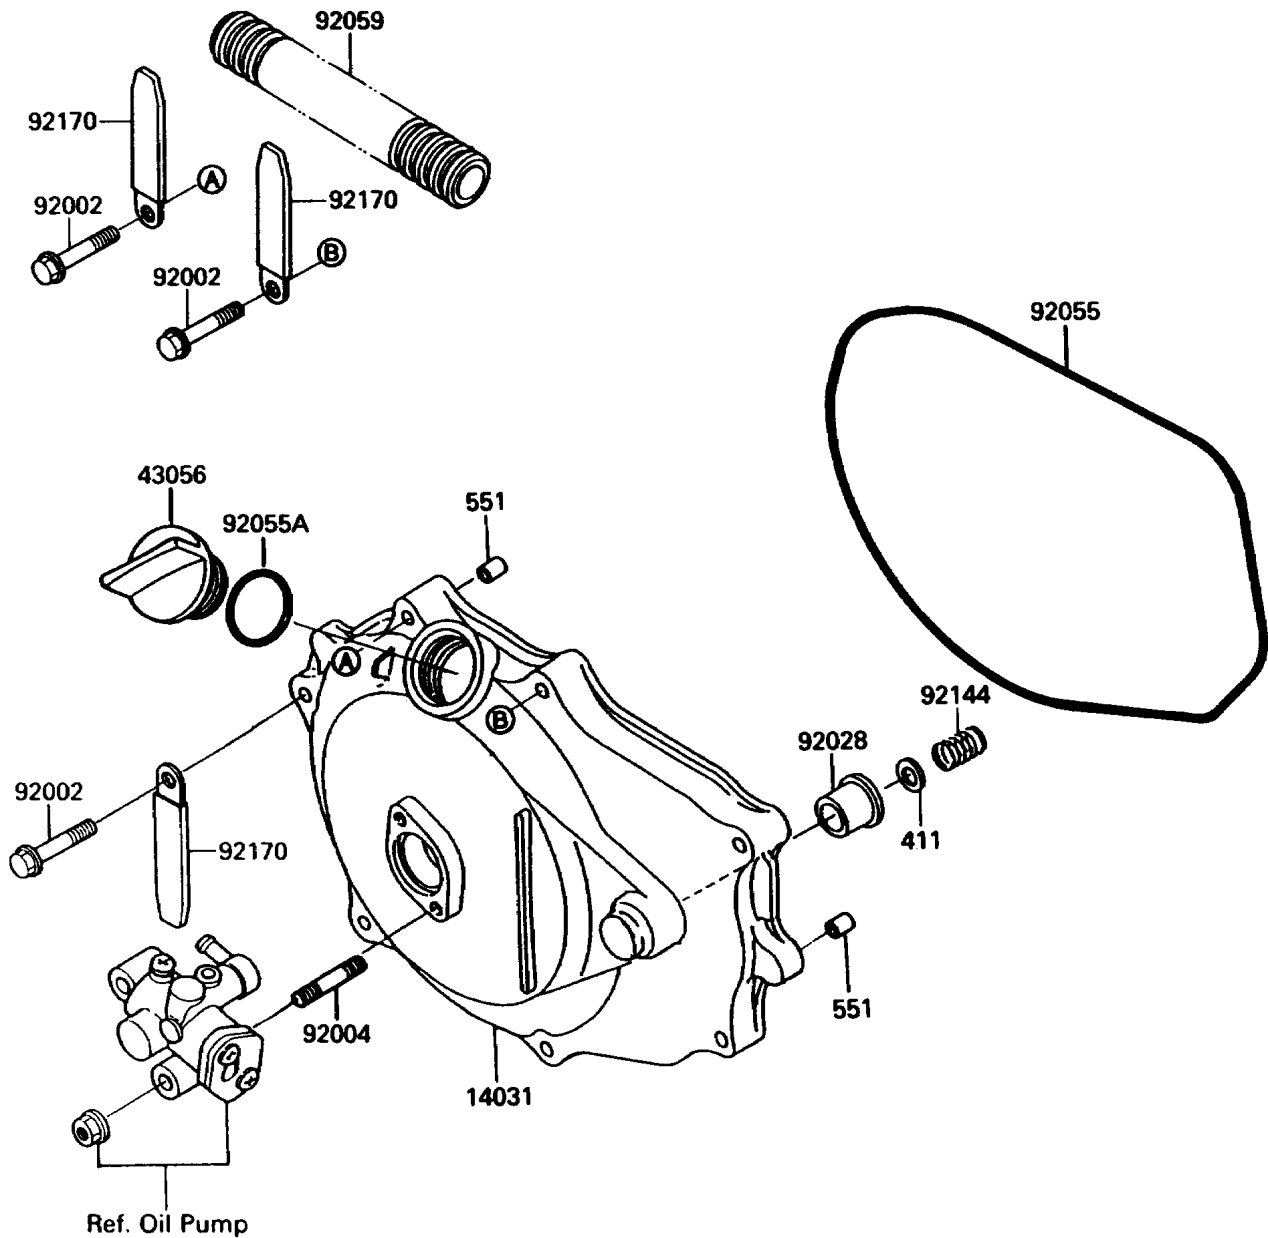

1991 JET MATE™ PARTS DIAGRAM

Engine Cover

(E1431)

1991 JET MATE™ PARTS LIST

Engine Cover

ITEM NAME	PART NUMBER	QUANTITY
COVER-GENERATOR (Ref # 14031)	14031-3710	1
BREATHER-BRAKE (Ref # 43056)	43056-502	1
BOLT,6X30 (Ref # 92002)	92002-3726	1
STUD (Ref # 92004)	92004-3710	1
BUSHING (Ref # 92028)	92028-3718	1
RING-O,GENERATOR COVER (Ref # 92055)	92055-3712	1
RING-O (Ref # 92055A)	92055-515	1
TUBE,L=150 (Ref # 92059)	92059-3897	1
SPRING (Ref # 92144)	92144-3728	1
CLAMP (Ref # 92170)	92170-3705	1
WASHER-PLAIN,5MM (Ref # 411)	411S0500	1
PIN-DOWEL (Ref # 551)	551R0812	1