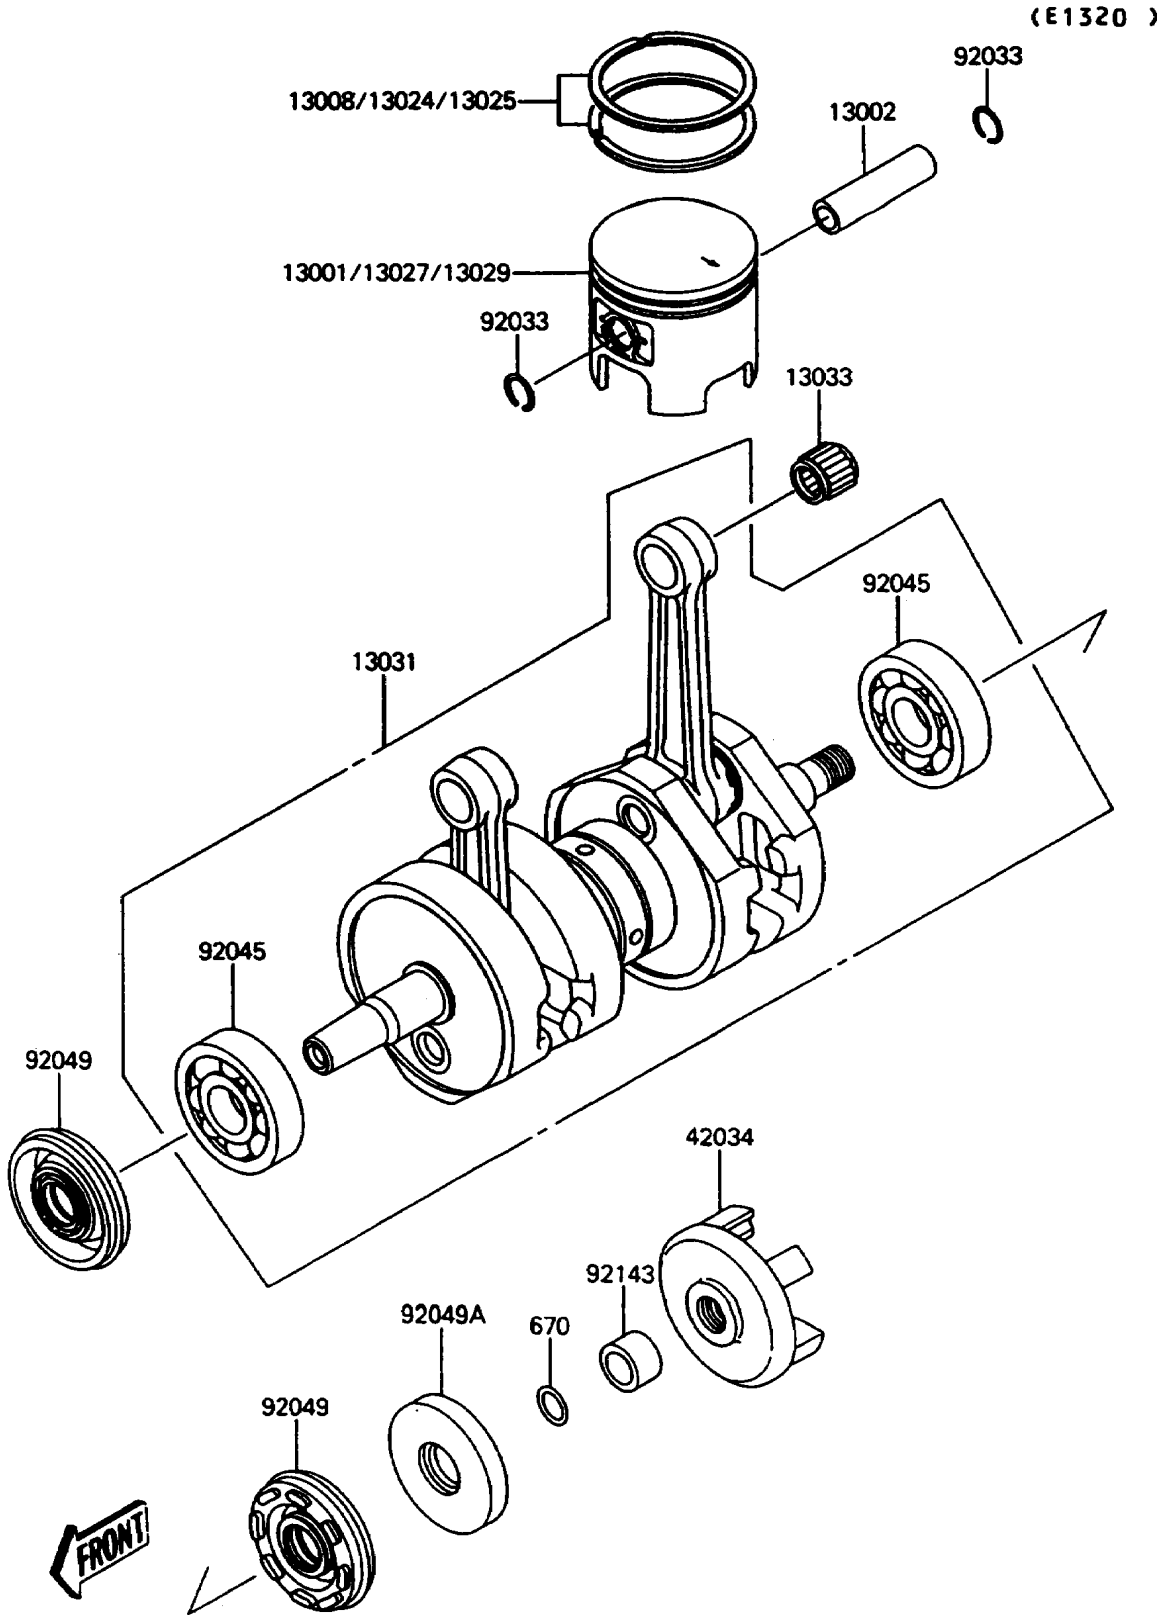

## 1991 JET MATE™ PARTS DIAGRAM

Crankshaft/Piston

## 1991 JET MATE™ PARTS LIST

Crankshaft/Piston

ITEM NAME	PART NUMBER	QUANTITY
PISTON-ENGINE,STD (Ref # 13001)	13001-3705	1
PIN-PISTON (Ref # 13002)	13002-017	1
RING-SET-PISTON,STD (Ref # 13008)	13008-3701	1
RING-SET-PISTON LL,O/S,1.00 (Ref # 13024)	13024-3701	1
RING-SET-PISTON L,O/S,0.50 (Ref # 13025)	13025-3701	1
PISTON-ENGINE LL,O/S 1.00 (Ref # 13027)	13027-3703	1
PISTON-ENGINE L,O/S 0.50 (Ref # 13029)	13029-3703	1
CRANKSHAFT-COMP (Ref # 13031)	13031-3710	1
BEARING-NEEDLE,KBK18X22X23.8X (Ref # 13033)	13033-1010	1
COUPLING (Ref # 42034)	42034-3705	1
RING-SNAP,PISTON PIN (Ref # 92033)	92036-015	1
BEARING-BALL,6303C4 (Ref # 92045)	92045-3709	1
SEAL-OIL,FWJ15307210 (Ref # 92049)	92049-3705	1
SEAL-OIL,S30726 (Ref # 92049A)	92049-3706	1
COLLAR (Ref # 92143)	92027-3713	1
O RING,14MM (Ref # 670)	670B2014	1