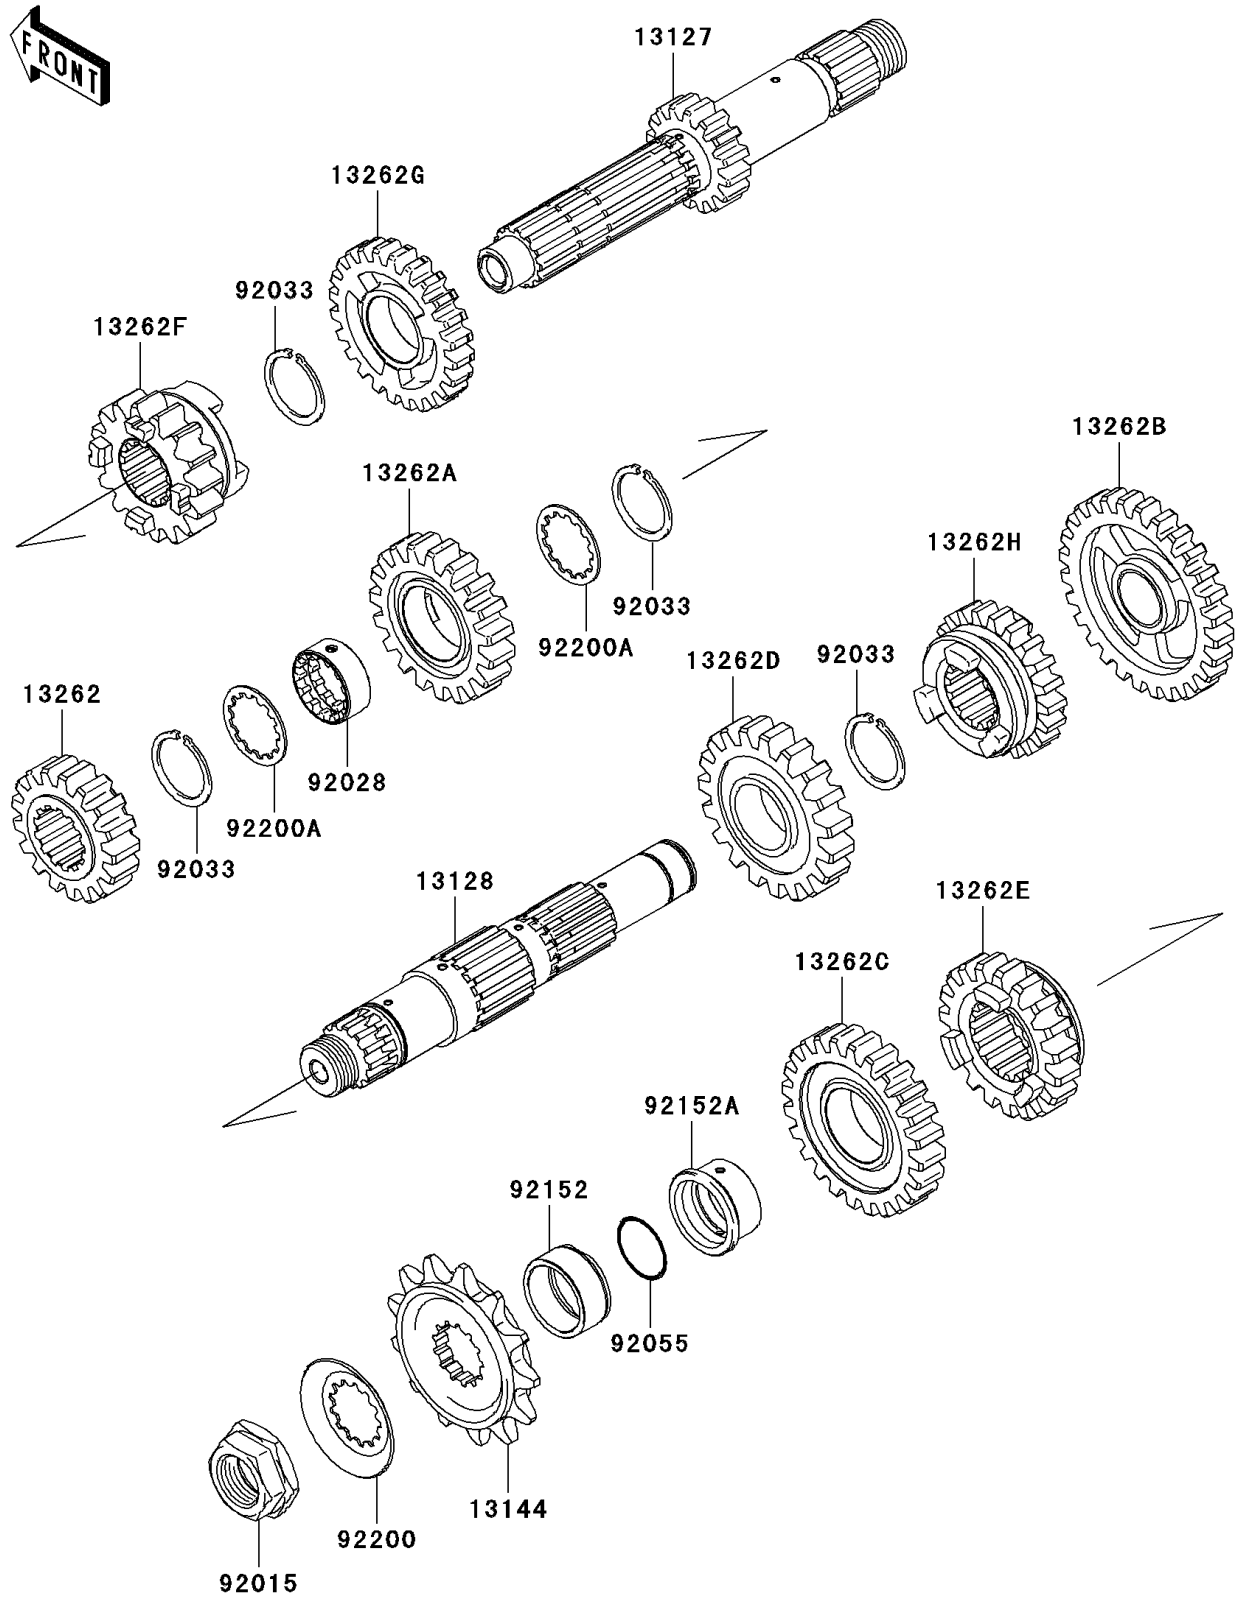

## 2008 KLX™450R PARTS DIAGRAM

Transmission

E1361

## 2008 KLX™450R PARTS LIST

Transmission

ITEM NAME	PART NUMBER	QUANTITY
SHAFT-TRANSMISSION INPUT,12T (Ref # 13127)	13127-0050	1
SHAFT-TRANSMISSION OUTPUT (Ref # 13128)	13128-0036	1
SPROCKET-OUTPUT,13T (Ref # 13144)	13144-0041	1
GEAR,INPUT 2ND,15T (Ref # 13262)	13262-0438	1
GEAR,INPUT 4TH,20T (Ref # 13262A)	13262-0440	1
GEAR,OUTPUT LOW,26T (Ref # 13262B)	13262-0442	1
GEAR,OUTPUT 2ND,23T (Ref # 13262C)	13262-0443	1
GEAR,OUTPUT 3RD,19T (Ref # 13262D)	13262-0444	1
GEAR,OUTPUT 4TH,19T (Ref # 13262E)	13262-0445	1
GEAR,INPUT 3RD,16T (Ref # 13262F)	13262-0567	1
GEAR,INPUT 5TH,21T (Ref # 13262G)	13262-0569	1
GEAR-TRANSMISSION SPUR (Ref # 13262H)	13262-0570	1
NUT,20MM (Ref # 92015)	92015-1963	1
BUSHING,INPUT TOP GEAR (Ref # 92028)	92028-1857	1
RING-SNAP,25MM (Ref # 92033)	92033-1172	1
RING-O,21.5X1.5 (Ref # 92055)	92055-1293	1
COLLAR,25X30X13.2 (Ref # 92152)	92152-0150	1
COLLAR (Ref # 92152A)	92152-0540	1
WASHER (Ref # 92200)	92200-0390	1
WASHER (Ref # 92200A)	92200-1389	1