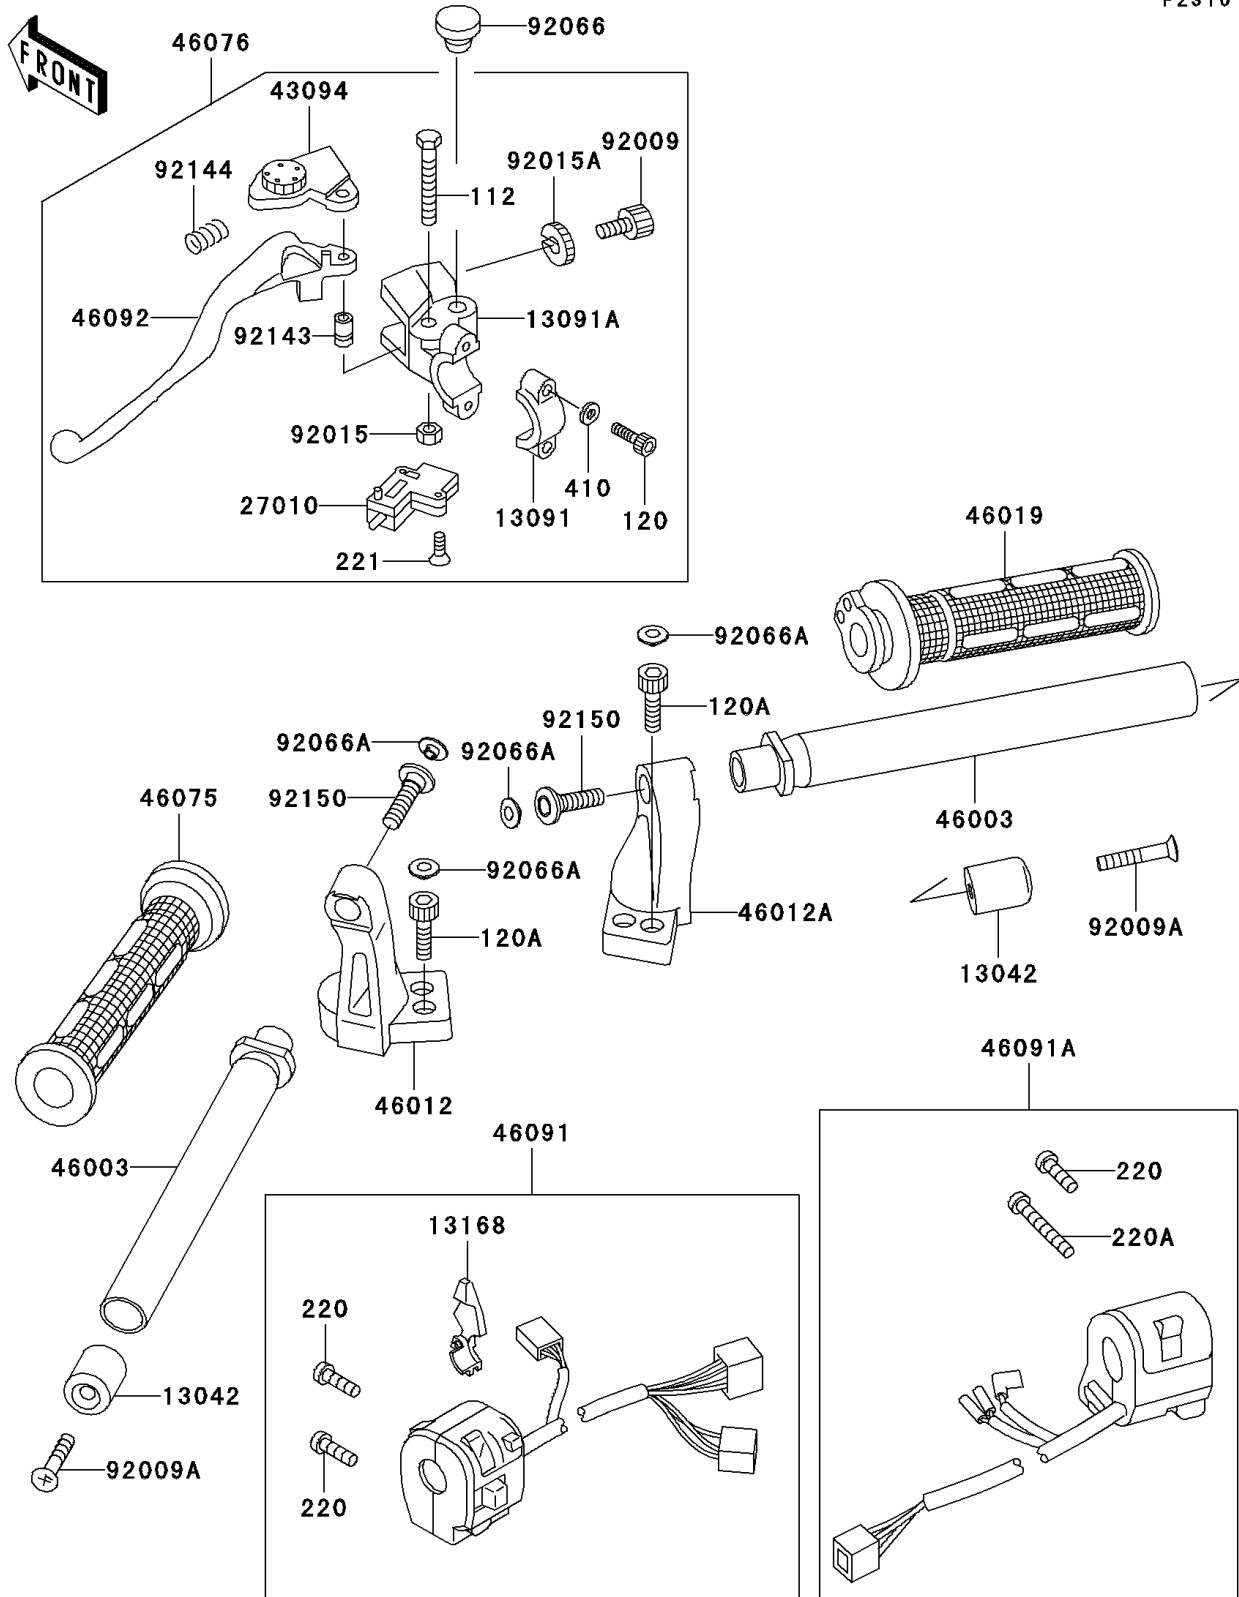

1999 NINJA® 500R PARTS DIAGRAM

Handlebar

F2310

1999 NINJA® 500R PARTS LIST

Handlebar

ITEM NAME	PART NUMBER	QUANTITY
BOLT-UPSET (Ref # 112)	112C0640	1
BOLT-SOCKET,6X20 (Ref # 120)	120S0620	1
BOLT-SOCKET (Ref # 120A)	120S0816	1
SCREW-PAN-CROS (Ref # 220)	220C0525	1
SCREW-PAN-CROS (Ref # 220A)	220C0540	1
SCREW-CSK-CROS (Ref # 221)	221C0316	1
WASHER-PLAIN-SMALL,6MM,BLACK (Ref # 410)	410F0600	1
WEIGHT,HANDLE (Ref # 13042)	13042-1069	1
HOLDER,CLUTCH LEVER (Ref # 13091)	13091-1624	1
HOLDER,CLUTCH LEVER (Ref # 13091A)	13091-1652	1
LEVER,CHOKE (Ref # 13168)	13168-1516	1
SWITCH,CLUTCH,BLACK (Ref # 27010)	27010-1094	1
ADJUSTER,CLUTCH LEVER (Ref # 43094)	43094-1053	1
HANDLE (Ref # 46003)	46003-1390	1
HOLDER-HANDLE,LH,BLACK (Ref # 46012)	46012-1248-10	1
HOLDER-HANDLE,RH,BLACK (Ref # 46012A)	46012-1249-10	1
GRIP-ASSY,THROTTLE (Ref # 46019)	46019-1077	1
GRIP,LH (Ref # 46075)	46075-1088	1
LEVER-ASSY-GRIP,CLUTCH (Ref # 46076)	46076-1165	1
HOUSING-ASSY-CONTROL,LH (Ref # 46091)	46091-1671	1
HOUSING-ASSY-CONTROL,RH (Ref # 46091A)	46091-1672	1
LEVER-GRIP,CLUTCH (Ref # 46092)	46092-1161	1
SCREW,CABLE ADJUST,8MM,BLACK (Ref # 92009)	92009-1134	1
SCREW,8X45 (Ref # 92009A)	92009-1257	1
NUT,LOCK,6MM,BLACK (Ref # 92015)	92015-1191	1
NUT,CABLE ADJUST LOCK,8MM,BLK (Ref # 92015A)	92015-1197	1
PLUG,9.5X8,POLYETHYLENE (Ref # 92066)	92066-1077	1
PLUG (Ref # 92066A)	92066-1216	1
COLLAR (Ref # 92143)	92143-1379	1

1999 NINJA® 500R PARTS LIST

Handlebar

ITEM NAME	PART NUMBER	QUANTITY
SPRING (Ref # 92144)	92144-1467	1
BOLT,8X30 (Ref # 92150)	92150-1425	1