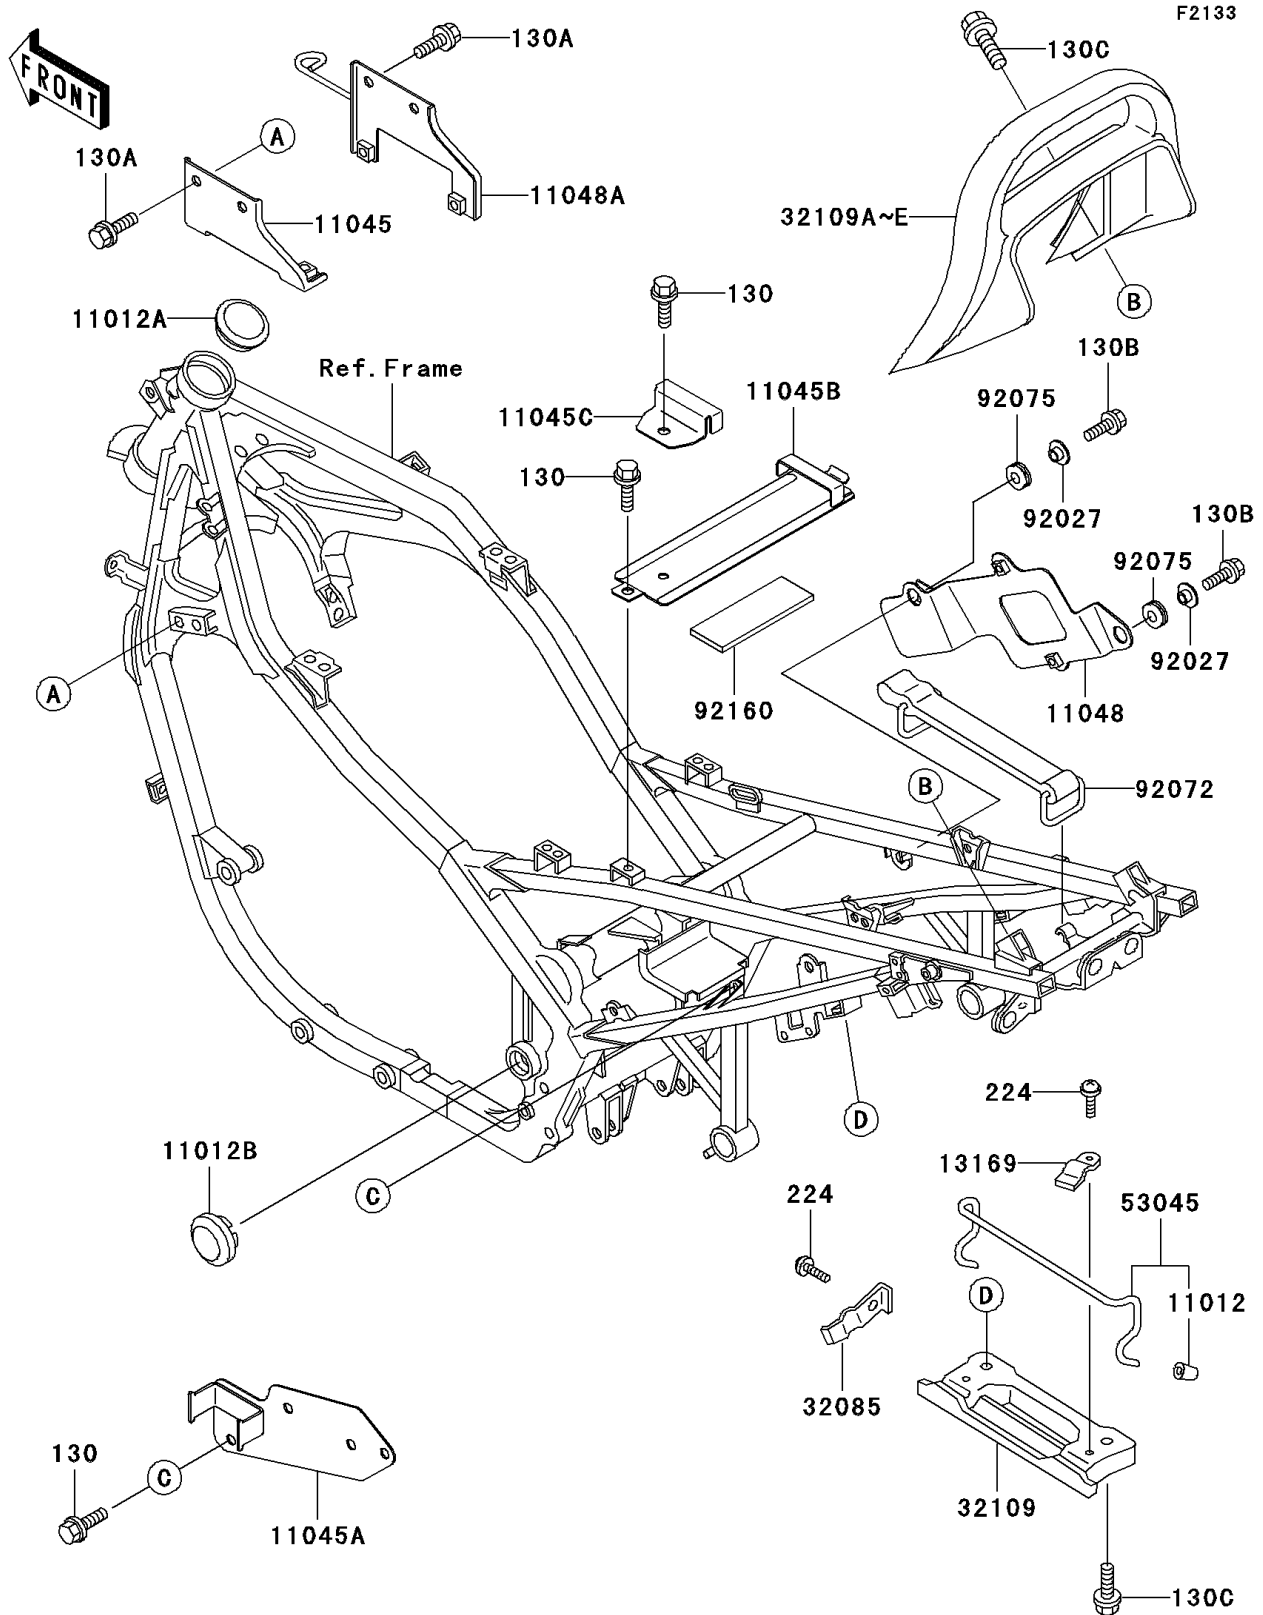

1999 NINJA® 500R PARTS DIAGRAM

Electro Bracket

1999 NINJA® 500R PARTS LIST

Electro Bracket

ITEM NAME	PART NUMBER	QUANTITY
BOLT-FLANGED,6X8 (Ref # 130)	130J0608	1
BOLT-FLANGED,6X14,BLACK (Ref # 130A)	130J0614	1
BOLT-FLANGED,6X16,BLACK (Ref # 130B)	130J0616	1
BOLT-FLANGED,8X16,BLACK (Ref # 130C)	130J0816	1
SCREW-PAN-WP-CROS (Ref # 224)	224C0508	1
CAP,BUNGEE CORD HOOK (Ref # 11012)	11012-1589	1
CAP,SWING ARM (Ref # 11012A)	11012-1688	1
CAP,CROSS PIPE,BLACK (Ref # 11012B)	11012-1717-10	1
BRACKET,IGNITION COIL,LH (Ref # 11045)	11045-1419	1
BRACKET,REGULATOR (Ref # 11045A)	11045-1421	1
BRACKET,BATTERY BAND (Ref # 11045B)	11045-1423	1
BRACKET,JUNCTION BOX (Ref # 11045C)	11045-1424	1
BRACKET,IGNITER (Ref # 11048)	11048-1343	1
BRACKET,IGNITION COIL,RH (Ref # 11048A)	11048-1665	1
PLATE,GRIP (Ref # 13169)	13169-1760	1
STOPPER,HOOK (Ref # 32085)	32085-1187	1
GRIP-FRAME (Ref # 32109)	32109-1108	1
GRIP-FRAME,TAIL,F.RED (Ref # 32109A)	32109-1245-B1	1
HOOK-ASSY,BUNGEE CORD (Ref # 53045)	53045-1062	1
COLLAR (Ref # 92027)	92027-1166	1
BAND (Ref # 92072)	92072-1085	1
DAMPER (Ref # 92075)	92075-051	1
DAMPER,BATTERY (Ref # 92160)	92160-1094	1