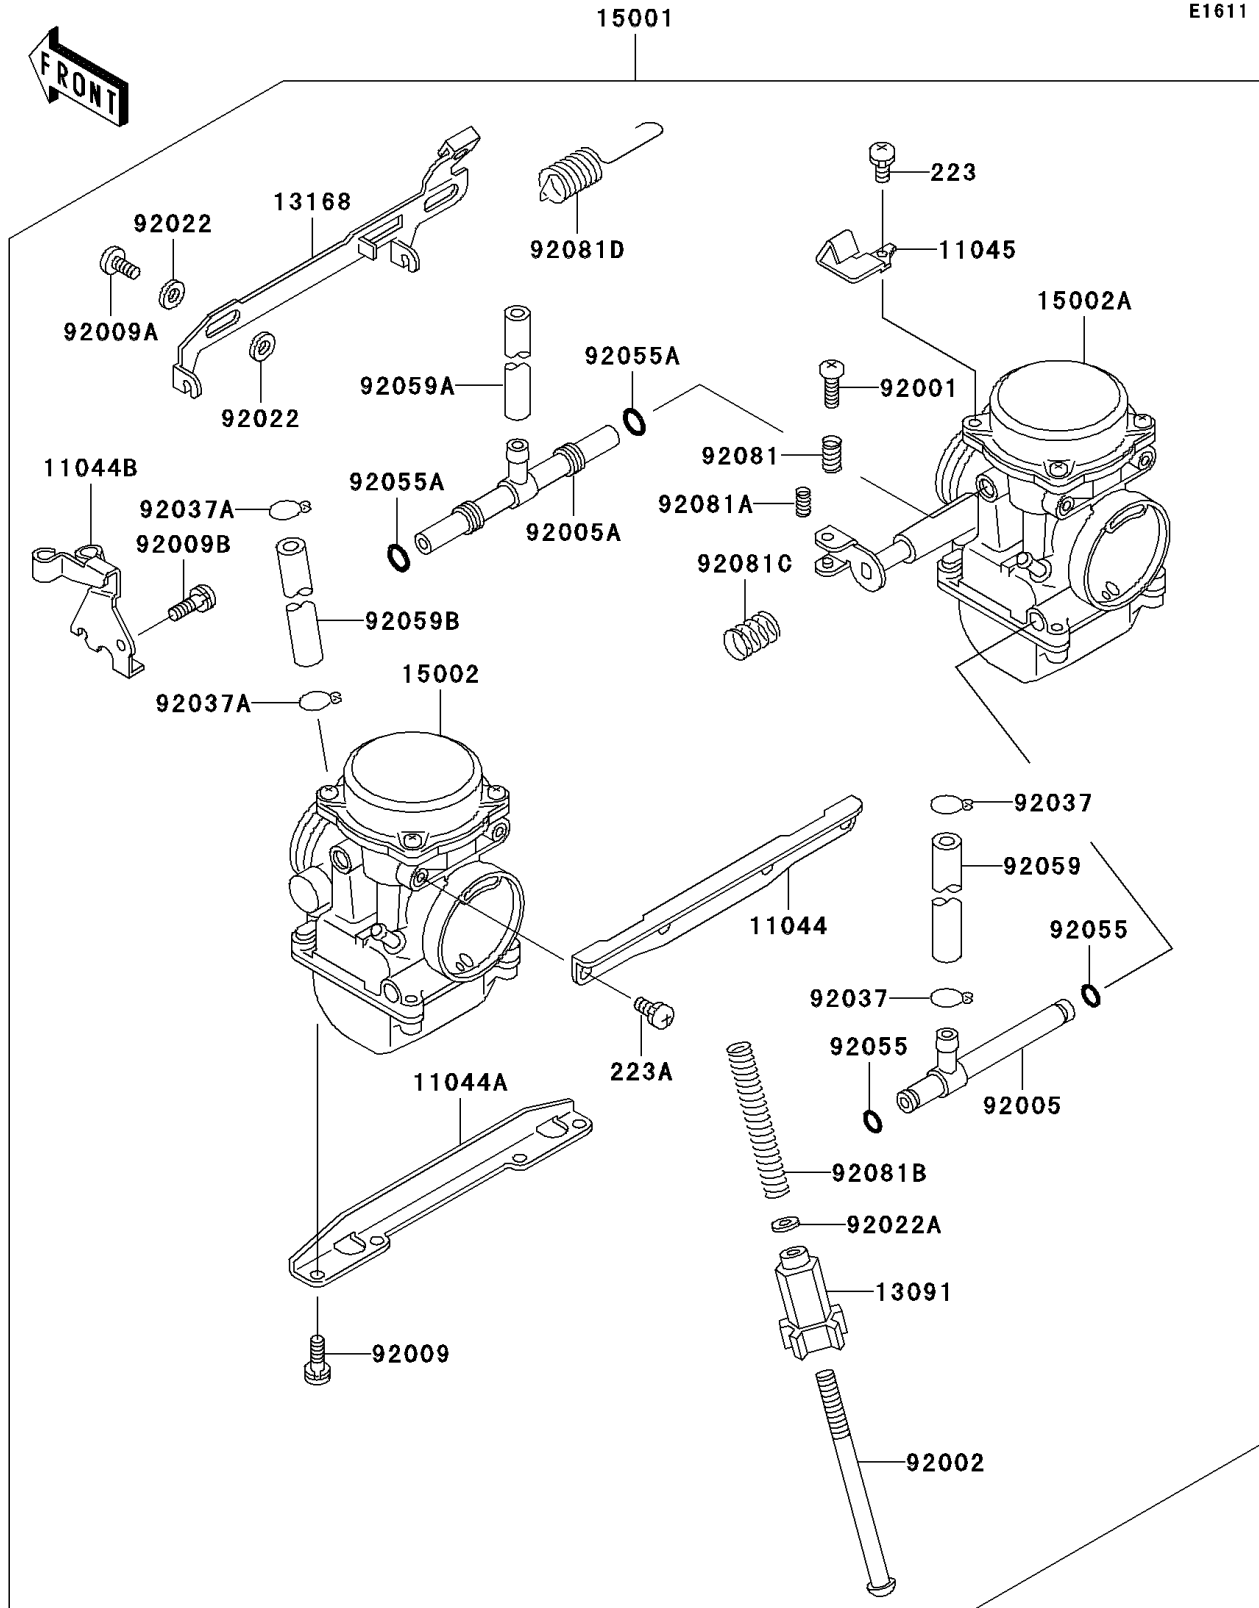

1999 NINJA® 500R PARTS DIAGRAM

Carburetor

E1611

1999 NINJA® 500R PARTS LIST

Carburetor

ITEM NAME	PART NUMBER	QUANTITY
SCREW-PAN-WS-CROS (Ref # 223)	223C0420	1
SCREW-PAN-WS-CROS (Ref # 223A)	223C0510	1
BRACKET,CARBURETOR STAY,UPP (Ref # 11044)	11044-1313	1
BRACKET,CARBURETOR STAY,6MM (Ref # 11044A)	11044-1314	1
BRACKET,THROTTLE CABLE (Ref # 11044B)	11044-1546	1
BRACKET,STARTER LEVER (Ref # 11045)	11045-1824	1
HOLDER,THROTTLE STOP SCREW (Ref # 13091)	13091-1382	1
LEVER (Ref # 13168)	13168-1360	1
CARBURETOR-ASSY (Ref # 15001)	15001-1334	1
CARBURETOR,LH (Ref # 15002)	15002-1492	1
CARBURETOR,RH (Ref # 15002A)	15002-1493	1
BOLT,THROTTLE ADJUST (Ref # 92001)	92001-1998	1
BOLT,THROTTLE STOP SCREW (Ref # 92002)	92002-1552	1
FITTING (Ref # 92005)	92005-1133	1
FITTING (Ref # 92005A)	92005-1134	1
SCREW,6X16 (Ref # 92009)	92009-1129	1
SCREW (Ref # 92009A)	92009-1262	1
SCREW,5X10 (Ref # 92009B)	92009-1365	1
WASHER,6.1X11X0.8,POLYACETAL (Ref # 92022)	92022-1199	1
WASHER,PLAIN,STOP SPRING (Ref # 92022A)	92022-1480	1
CLAMP,FUEL TUBE (Ref # 92037)	92037-1075	1
CLAMP,TUBE (Ref # 92037A)	92037-1477	1
RING-O (Ref # 92055)	92055-1004	1
RING-O,FUEL FITTING (Ref # 92055A)	92055-1223	1
TUBE,FUEL,7.3X12.5X220 (Ref # 92059)	92059-1236	1
TUBE,6.5X9.5X500 (Ref # 92059A)	92059-1465	1
TUBE,5X9X140 (Ref # 92059B)	92059-1634	1
SPRING,THROTTLE ADJUST UPP (Ref # 92081)	92081-1620	1
SPRING,THROTTLE ADJUST LWR (Ref # 92081A)	92081-1621	1

1999 NINJA® 500R PARTS LIST

Carburetor

ITEM NAME	PART NUMBER	QUANTITY
SPRING, THROTTLE STOP SCREW (Ref # 92081B)	92081-1875	1
SPRING (Ref # 92081C)	92081-1876	1
SPRING, STARTER LEVER (Ref # 92081D)	92081-1893	1