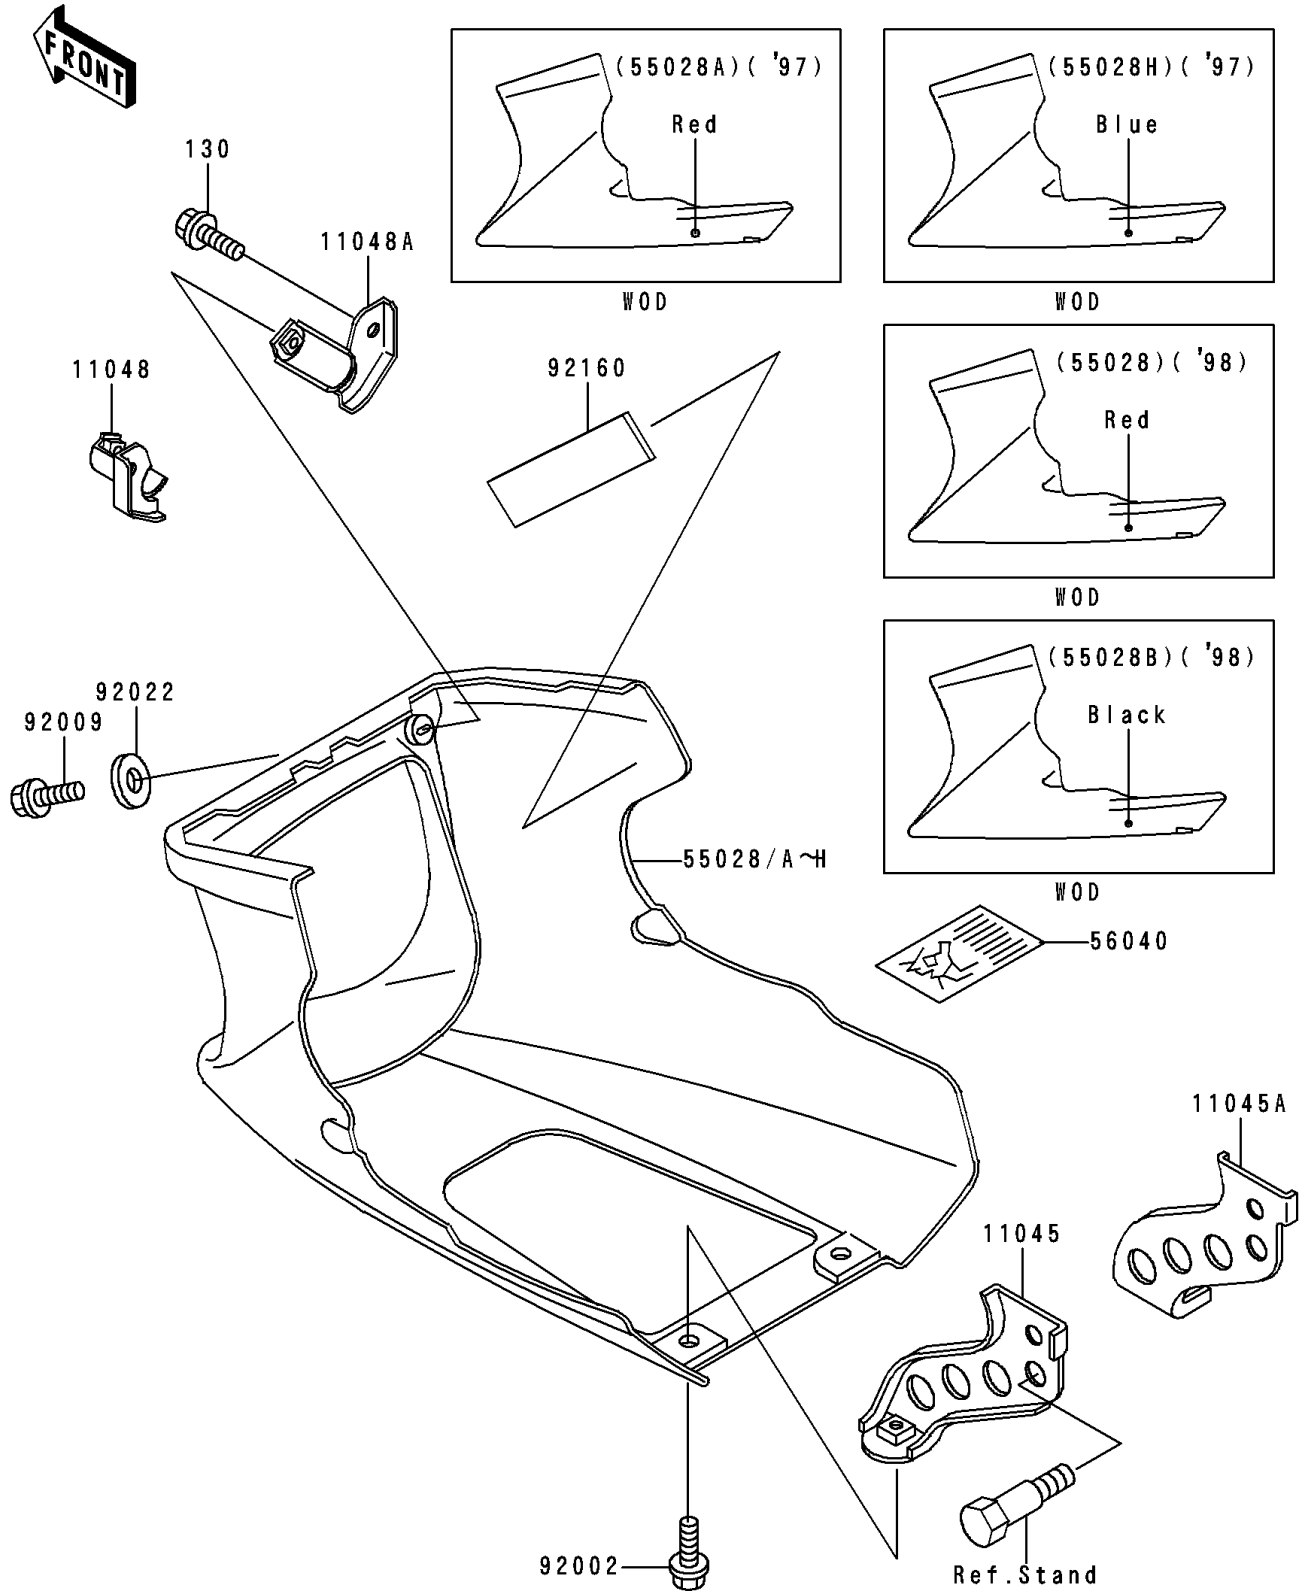

## 1994 NINJA® 500 PARTS DIAGRAM

Cowling Lower

F2872

## 1994 NINJA® 500 PARTS LIST

Cowling Lowers

ITEM NAME	PART NUMBER	QUANTITY
BRACKET,LOWER COWLING,RR,LH (Ref # 11045)	11045-1573	1
BRACKET,LOWER COWLING,RR,RH (Ref # 11045A)	11045-1574	1
BRACKET,LOWER COWLING,FR,LH (Ref # 11048)	11048-1685	1
BRACKET,LOWER COWLING,FR,RH (Ref # 11048A)	11048-1686	1
COWLING,LWR,C.W.RED (Ref # 55028E)	55028-1161-H3	1
COWLING,LWR,P.P.BLACK MICA (Ref # 55028G)	55028-1161-20	1
BOLT-FLANGED,6X10 (Ref # 130)	130B0610	1
LABEL-WARNING,LOWER COWLING (Ref # 56040)	56040-1251	1
BOLT,6X16 (Ref # 92002)	92002-1188	1
SCREW,6X14,WHITE (Ref # 92009)	92009-1287	1
WASHER,6.5X16X1.0 (Ref # 92022)	92022-1654	1
DAMPER (Ref # 92160)	92160-1323	1