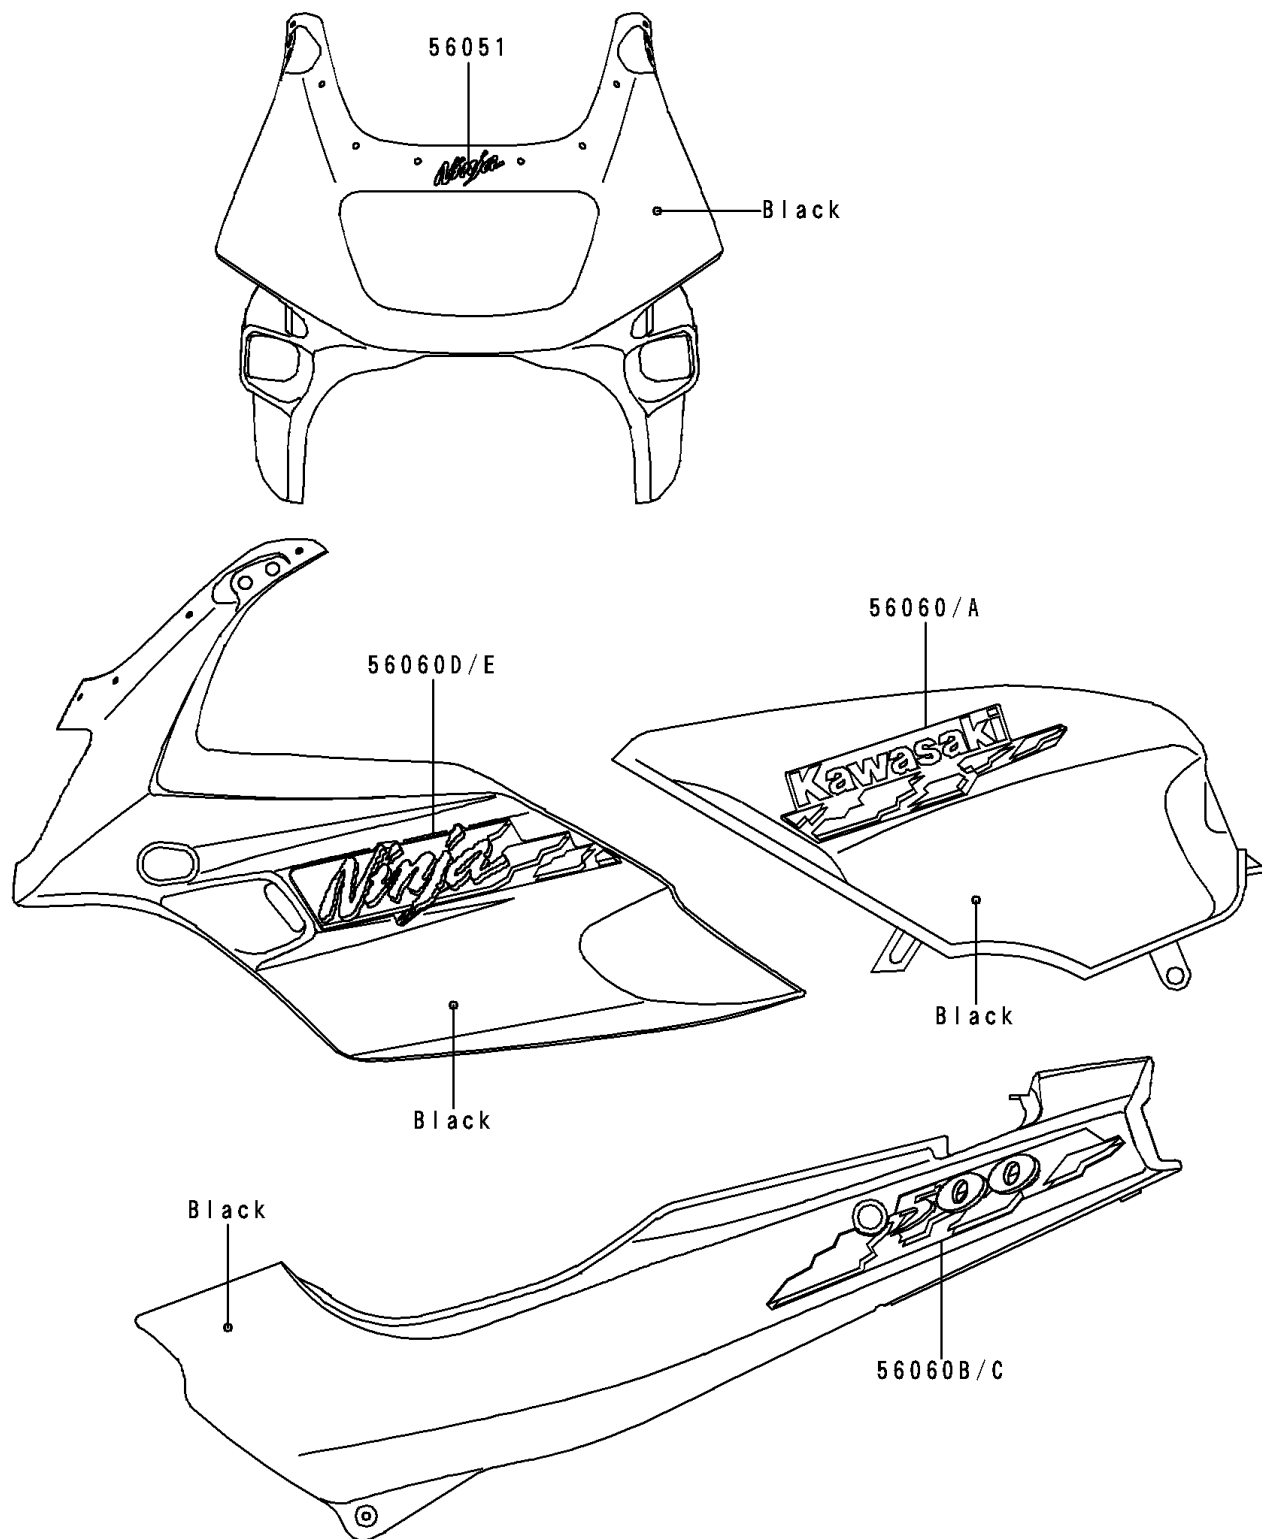

1994 NINJA® 500 PARTS DIAGRAM

Decals(Black)(EX500-D1)

F2861A

1994 NINJA® 500 PARTS LIST

Decals(Black)(EX500-D1)

ITEM NAME	PART NUMBER	QUANTITY
MARK,NINJA (Ref # 56051)	56051-1138	1
PATTERN,FUEL TANK,LH (Ref # 56060)	56060-1838	1
PATTERN,FUEL TANK,RH (Ref # 56060A)	56060-1839	1
PATTERN,SIDE COVER,LH (Ref # 56060B)	56060-1840	1
PATTERN,SIDE COVER,RH (Ref # 56060C)	56060-1841	1
PATTERN,UPP COWLING,LH (Ref # 56060D)	56060-1842	1
PATTERN,UPP COWLING,RH (Ref # 56060E)	56060-1843	1