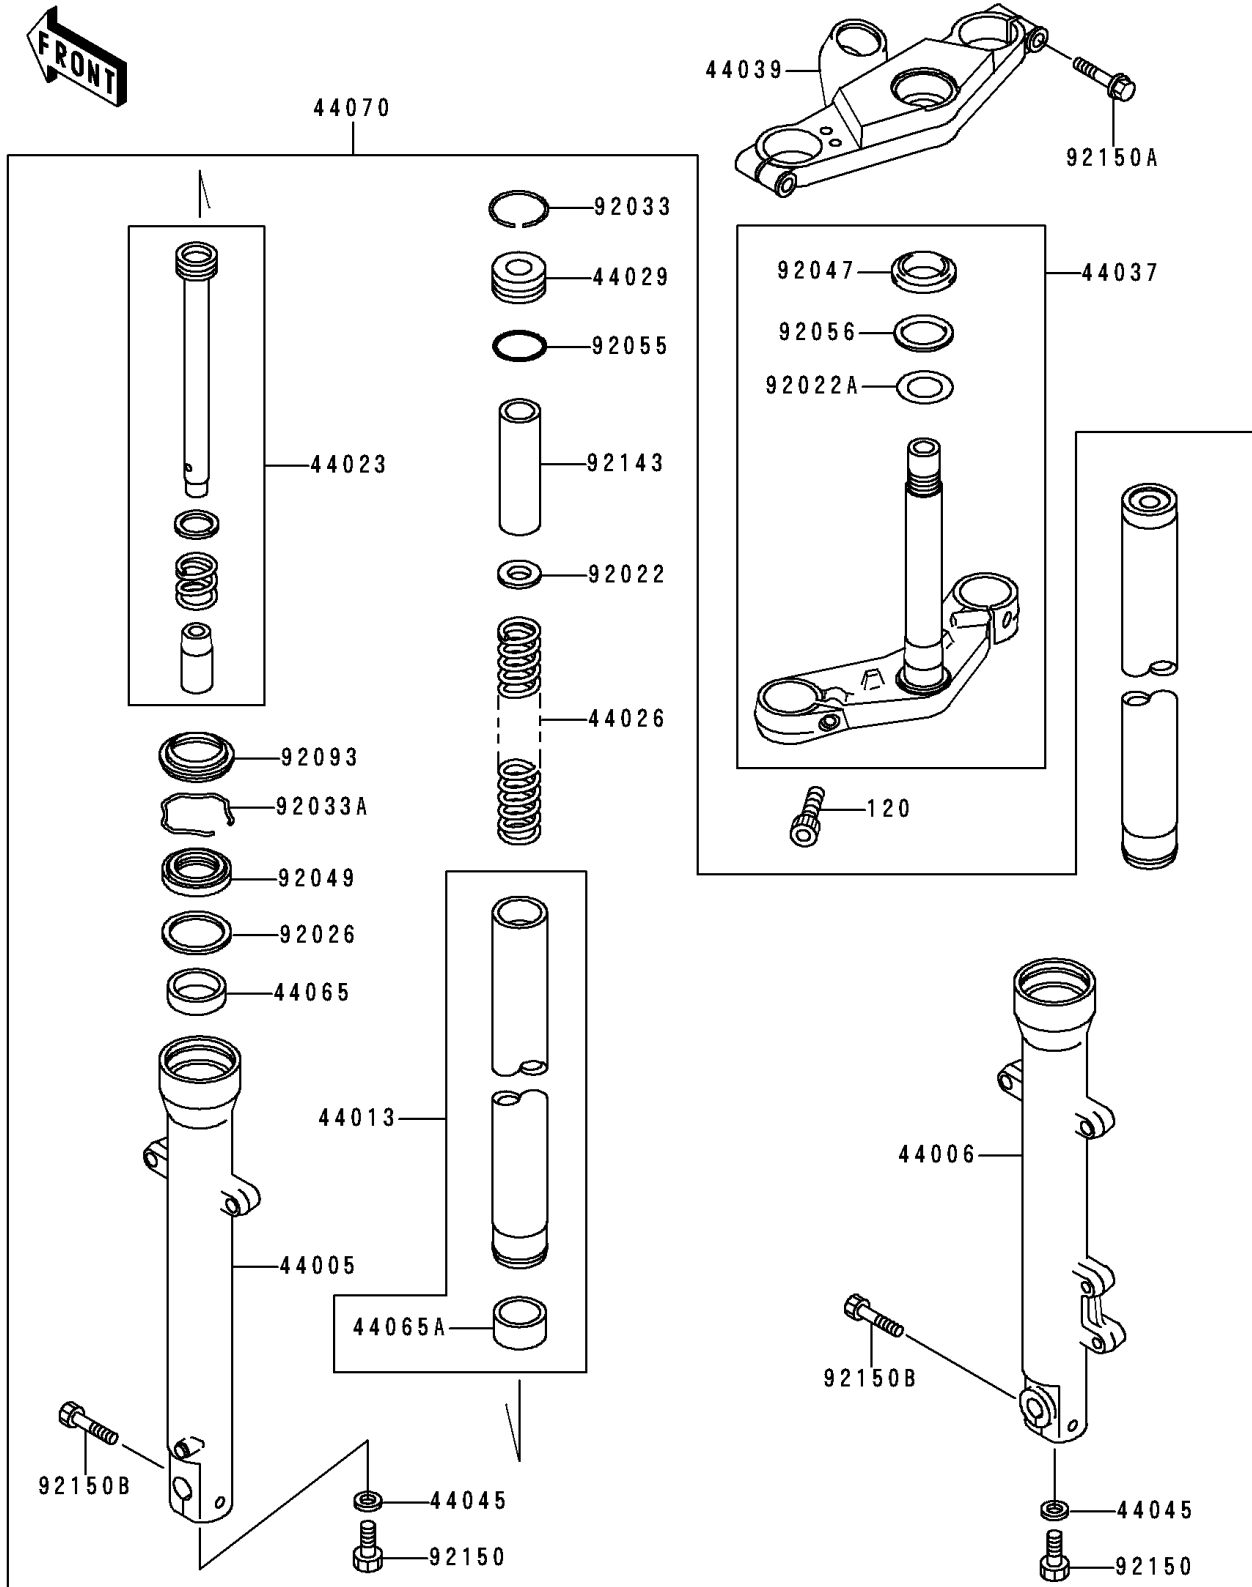

1994 NINJA® 500 PARTS DIAGRAM

Front Fork

F2340

1994 NINJA® 500 PARTS LIST

Front Fork

ITEM NAME	PART NUMBER	QUANTITY
BOLT-SOCKET,10X25 (Ref # 120)	120S1025	1
PIPE-LEFT FORK OUTER (Ref # 44005)	44005-1330	1
PIPE-RIGHT FORK OUTER (Ref # 44006)	44006-1330	1
PIPE-FORK INNER (Ref # 44013)	44013-1394	1
CYLINDER-COMP-FORK (Ref # 44023)	44023-1092	1
SPRING-FRONT FORK (Ref # 44026)	44026-1555	1
SEAT-FORK SPRING (Ref # 44029)	44029-1127	1
HOLDER-FORK UNDER (Ref # 44037)	44037-1319	1
HOLDER-FORK UPPER,BLACK (Ref # 44039)	44039-1246-10	1
GASKET,FORK CYLINDER BOLT (Ref # 44045)	44045-051	1
BUSHING-FRONT FORK (Ref # 44065)	44065-1109	1
BUSHING-FRONT FORK,INNER PIPE (Ref # 44065A)	44065-1110	1
DAMPER-ASSY,FORK (Ref # 44070)	44070-5174	1
WASHER (Ref # 92022)	92022-1879	1
WASHER,30.5X50X0.6 (Ref # 92022A)	92022-231	1
SPACER,FORK (Ref # 92026)	92026-1443	1
RING-SNAP (Ref # 92033)	92033-1236	1
RING-SNAP (Ref # 92033A)	92033-1286	1
RACE,STEERING STEM BEARING (Ref # 92047)	92047-012	1
SEAL-OIL,FORK OUTER (Ref # 92049)	92049-1421	1
RING-O,FORK SPRING SEAT (Ref # 92055)	92055-1384	1
SEAL-OIL,STEERING STEM (Ref # 92056)	92056-003	1
SEAL,FORK OUTER (Ref # 92093)	92093-1367	1
COLLAR,FORK,L=100 (Ref # 92143)	92143-1682	1
BOLT,SOCKET,8X18 (Ref # 92150)	92150-1432	1
BOLT (Ref # 92150A)	92150-1610	1
BOLT,SOCKET,8MM (Ref # 92150B)	92150-1613	1