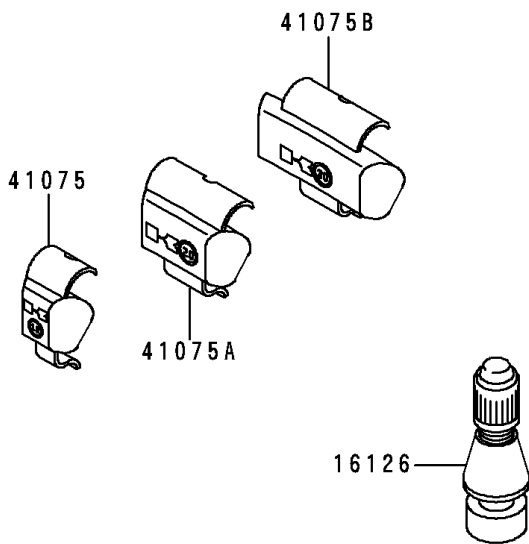

1994 NINJA® 500 PARTS DIAGRAM

Tires

F2210

1994 NINJA® 500 PARTS LIST

Tires

ITEM NAME	PART NUMBER	QUANTITY
VALVE,TIRE (Ref # 16126)	16126-1140	1
TIRE,FR,110/70-17 54H,G549(BS) (Ref # 41002)	41002-1981	1
TIRE,RR,130/70-17 62H,G550(BS) (Ref # 41002A)	41002-1982	1
BALANCER-WHEEL,10G,SILVER (Ref # 41075)	41075-1014	1
BALANCER-WHEEL,20G,SILVER (Ref # 41075A)	41075-1015	1
BALANCER-WHEEL,30G,SILVER (Ref # 41075B)	41075-1016	1