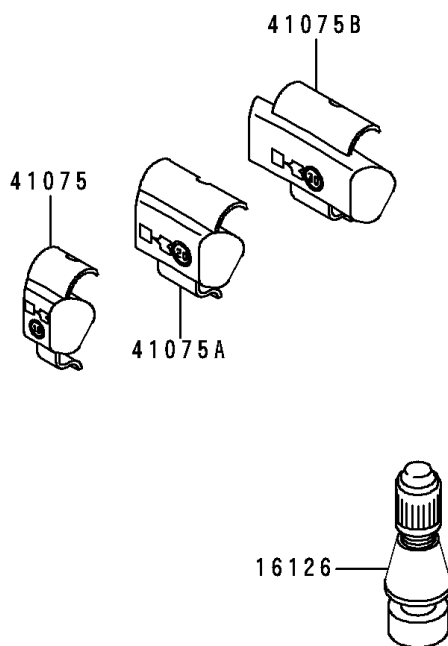

1994 NINJA® 500 PARTS DIAGRAM

Tires

F2210

1994 NINJA® 500 PARTS LIST

Tires

ITEM NAME	PART NUMBER	QUANTITY
VALVE,TIRE (Ref # 16126)	16126-1140	1
TIRE,FR,110/70-17 54H,G549(BS) (Ref # 41002)	41002-1981	1
TIRE,RR,130/70-17 62H,G550(BS) (Ref # 41002A)	41002-1982	1
BALANCER-WHEEL,10G,SILVER (Ref # 41075)	41075-1014	1
BALANCER-WHEEL,20G,SILVER (Ref # 41075A)	41075-1015	1
BALANCER-WHEEL,30G,SILVER (Ref # 41075B)	41075-1016	1