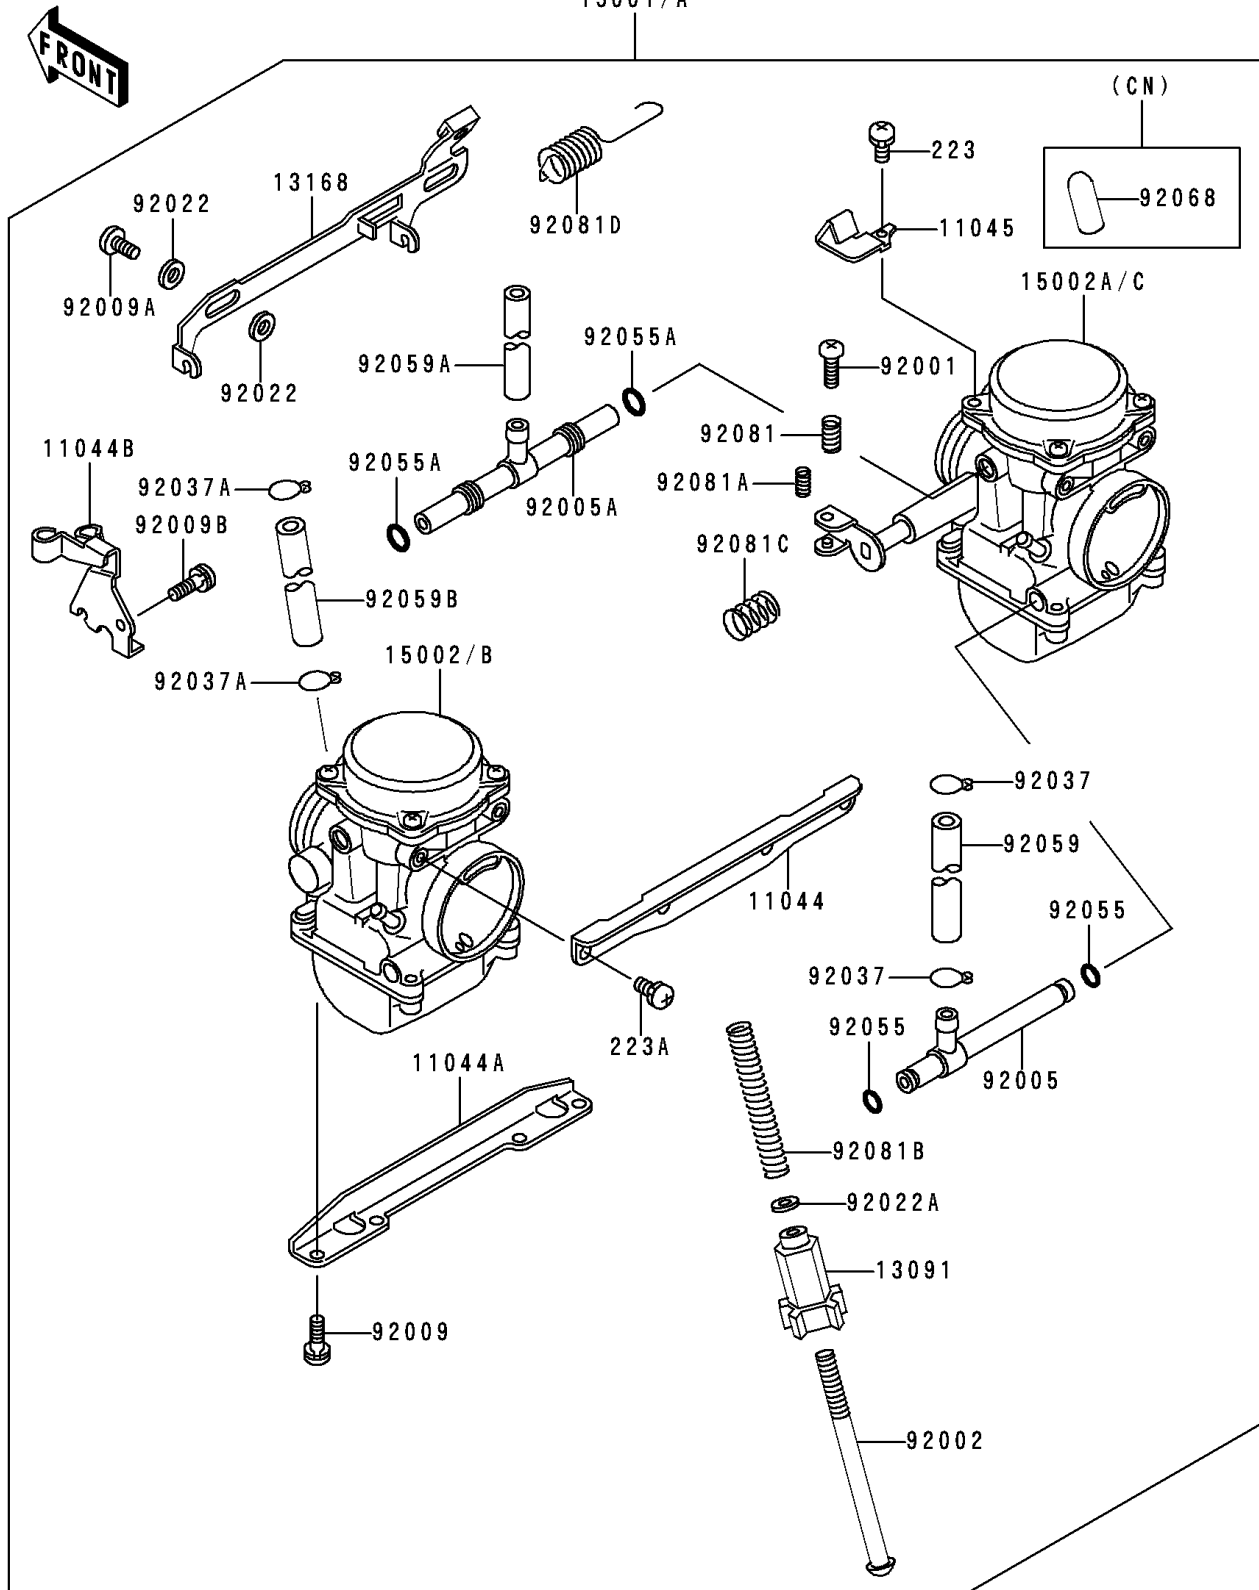

1994 NINJA® 500 PARTS DIAGRAM

Carburetor

15001/A

E1611

1994 NINJA® 500 PARTS LIST

Carburetor

ITEM NAME	PART NUMBER	QUANTITY
BRACKET,CARBURETOR STAY,UPP (Ref # 11044)	11044-1313	1
BRACKET,CARBURETOR STAY,6MM (Ref # 11044A)	11044-1314	1
BRACKET,THROTTLE CABLE (Ref # 11044B)	11044-1546	1
BRACKET,STARTER LEVER (Ref # 11045)	11045-1824	1
HOLDER,THROTTLE STOP SCREW (Ref # 13091)	13091-1382	1
LEVER (Ref # 13168)	13168-1360	1
BOLT,THROTTLE ADJUST (Ref # 92001)	92001-1998	1
BOLT,THROTTLE STOP SCREW (Ref # 92002)	92002-1552	1
FITTING (Ref # 92005)	92005-1133	1
FITTING (Ref # 92005A)	92005-1134	1
SCREW,6X16 (Ref # 92009)	92009-1129	1
SCREW (Ref # 92009A)	92009-1262	1
SCREW,5X10 (Ref # 92009B)	92009-1365	1
WASHER,6.1X11X0.8,POLYACETAL (Ref # 92022)	92022-1199	1
WASHER,PLAIN,STOP SPRING (Ref # 92022A)	92022-1480	1
CLAMP,FUEL TUBE (Ref # 92037)	92037-1075	1
CLAMP,TUBE (Ref # 92037A)	92037-1477	1
RING-O (Ref # 92055)	92055-1004	1
RING-O,FUEL FITTING (Ref # 92055A)	92055-1223	1
TUBE,FUEL,7.3X12.5X220 (Ref # 92059)	92059-1236	1
TUBE,6.5X9.5X500 (Ref # 92059A)	92059-1465	1
TUBE,5X9X140 (Ref # 92059B)	92059-1634	1
SPRING,THROTTLE ADJUST UPP (Ref # 92081)	92081-1620	1
SPRING,THROTTLE ADJUST LWR (Ref # 92081A)	92081-1621	1
SPRING,THROTTLE STOP SCREW (Ref # 92081B)	92081-1875	1
SPRING (Ref # 92081C)	92081-1876	1
SPRING,STARTER LEVER (Ref # 92081D)	92081-1893	1
SCREW-PAN-WS-CROS (Ref # 223)	223C0420	1
SCREW-PAN-WS-CROS (Ref # 223A)	223C0510	1

1994 NINJA® 500 PARTS LIST

Carburetor

ITEM NAME	PART NUMBER	QUANTITY
CARBURETOR-ASSY (Ref # 15001)	15001-1334	1
CARBURETOR-ASSY (Ref # 15001A)	15001-1335	1
CARBURETOR,LH (Ref # 15002)	15002-1492	1
CARBURETOR,RH (Ref # 15002A)	15002-1493	1
CARBURETOR,LH (Ref # 15002B)	15002-1494	1
CARBURETOR,RH (Ref # 15002C)	15002-1495	1
PLUG,12X25 (Ref # 92068)	92068-006	1