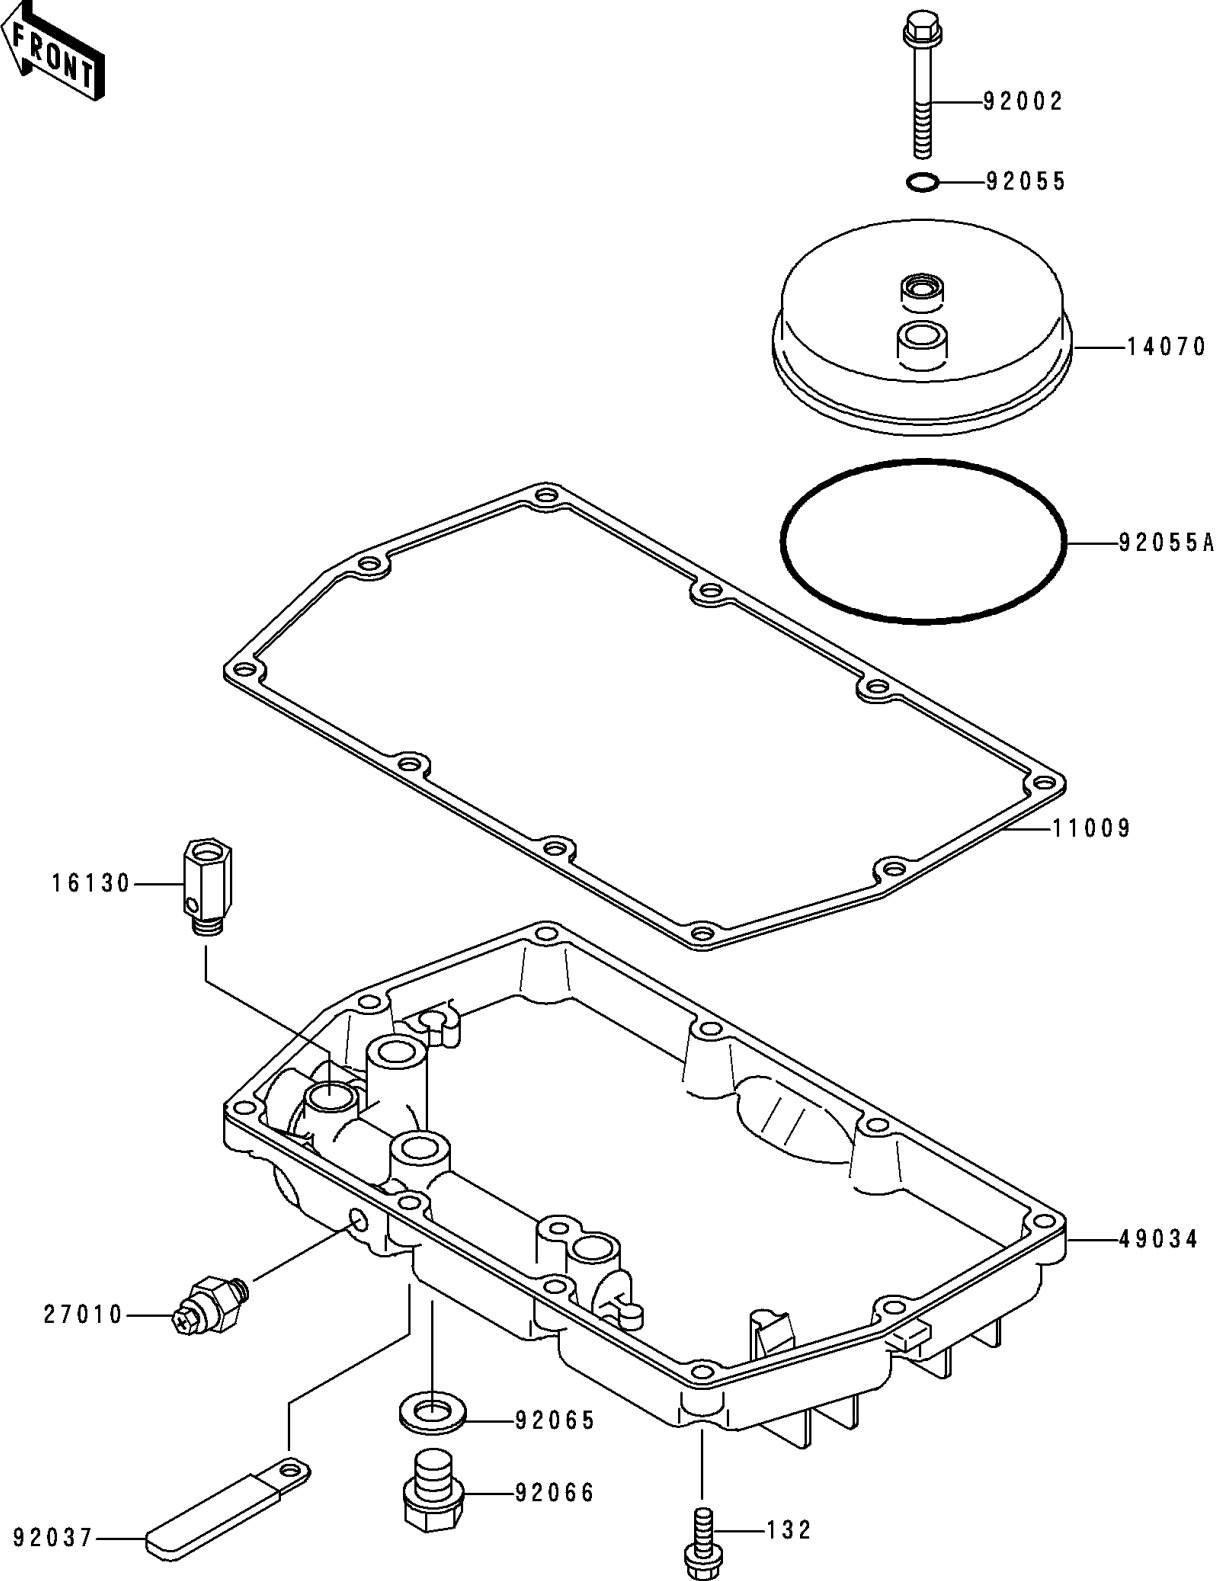

## 1994 NINJA® 500 PARTS DIAGRAM

Breather Cover/Oil Pan

E 1432

## 1994 NINJA® 500 PARTS LIST

Breather Cover/Oil Pan

ITEM NAME	PART NUMBER	QUANTITY
BOLT-FLANGED-SMALL (Ref # 132)	132Y0625	1
GASKET,OIL PAN (Ref # 11009)	11009-1837	1
BODY-BREATHER (Ref # 14070)	14070-1067	1
VALVE-ASSY-RELIEF (Ref # 16130)	16130-1001	1
SWITCH,OIL PRESSURE (Ref # 27010)	27010-1313	1
PAN-OIL (Ref # 49034)	49034-1108	1
BOLT,6X45 (Ref # 92002)	92002-1069	1
CLAMP (Ref # 92037)	92037-1679	1
RING-O,6MM (Ref # 92055)	92055-1089	1
RING-O,BREATHER BODY (Ref # 92055A)	92055-1284	1
GASKET,12X22X2,DRAIN PLUG (Ref # 92065)	92065-097	1
PLUG,OIL DRAIN,12X15 (Ref # 92066)	92066-1174	1