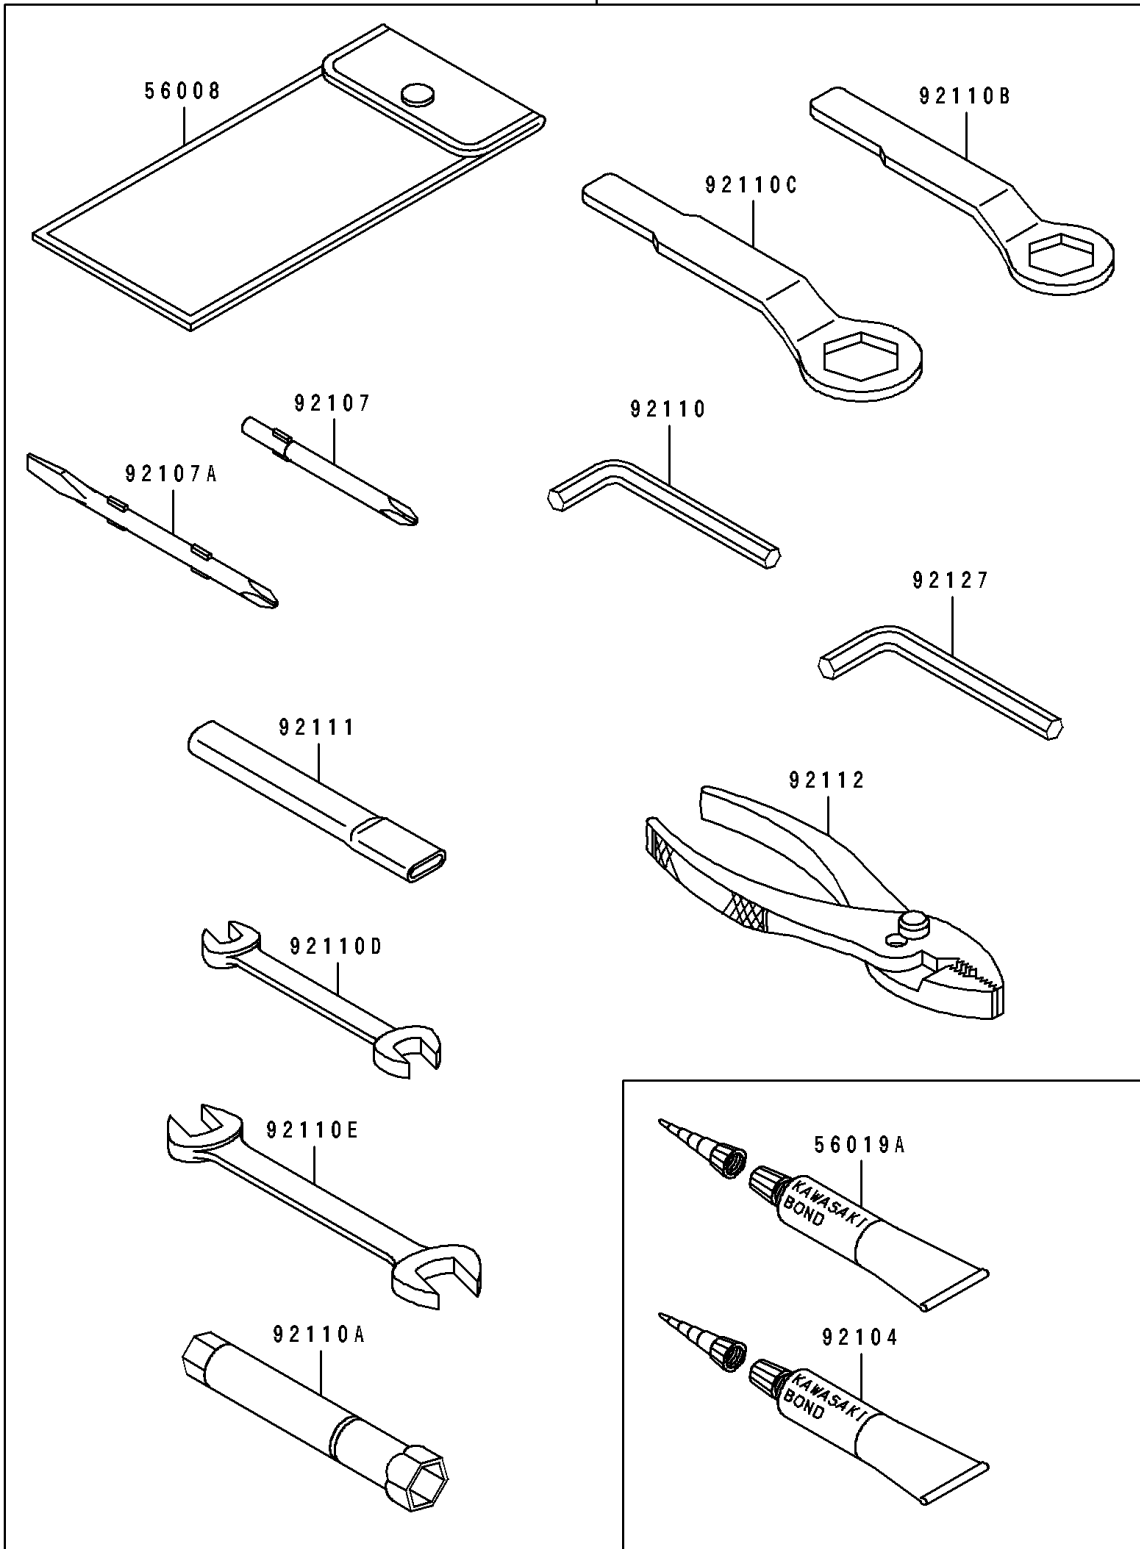

1990 EX500 PARTS DIAGRAM

Owner's Tools

56007

F2810

1990 EX500 PARTS LIST

Owner's Tools

ITEM NAME	PART NUMBER	QUANTITY
TOOLKIT (Ref # 56007)	56007-1317	1
BAG,TOOL (Ref # 56008)	56008-1019	1
THREE BOND TB1211,HT/RS,WHITE (Ref # 56019A)	56019-120	1
GASKET-LIQUID,TUBE,100G,SILVER (Ref # 92104)	92104-002	1
TOOL-DRIVER,#3PHILLIPS (Ref # 92107)	92107-005	1
TOOL-DRIVER,#2PHILLIPS (Ref # 92107A)	92107-1053	1
TOOL-WRENCH,ALLEN,5MM (Ref # 92110)	92110-1015	1
TOOL-WRENCH,BOX,18MM (Ref # 92110A)	92110-1110	1
TOOL-WRENCH,BOX END,24MM (Ref # 92110B)	92110-1150	1
TOOL-WRENCH,BOX END,19MM (Ref # 92110C)	92110-1151	1
TOOL-WRENCH,OPEN END,10X12 (Ref # 92110D)	92110-1152	1
TOOL-WRENCH,OPEN END,14X17 (Ref # 92110E)	92110-1153	1
TOOL-BAR,BOX END WRENCH (Ref # 92111)	92111-1051	1
TOOL-PLIERS (Ref # 92112)	92112-003	1
TOOL-WRENCH,ALLEN,6MM (Ref # 92127)	92127-003	1