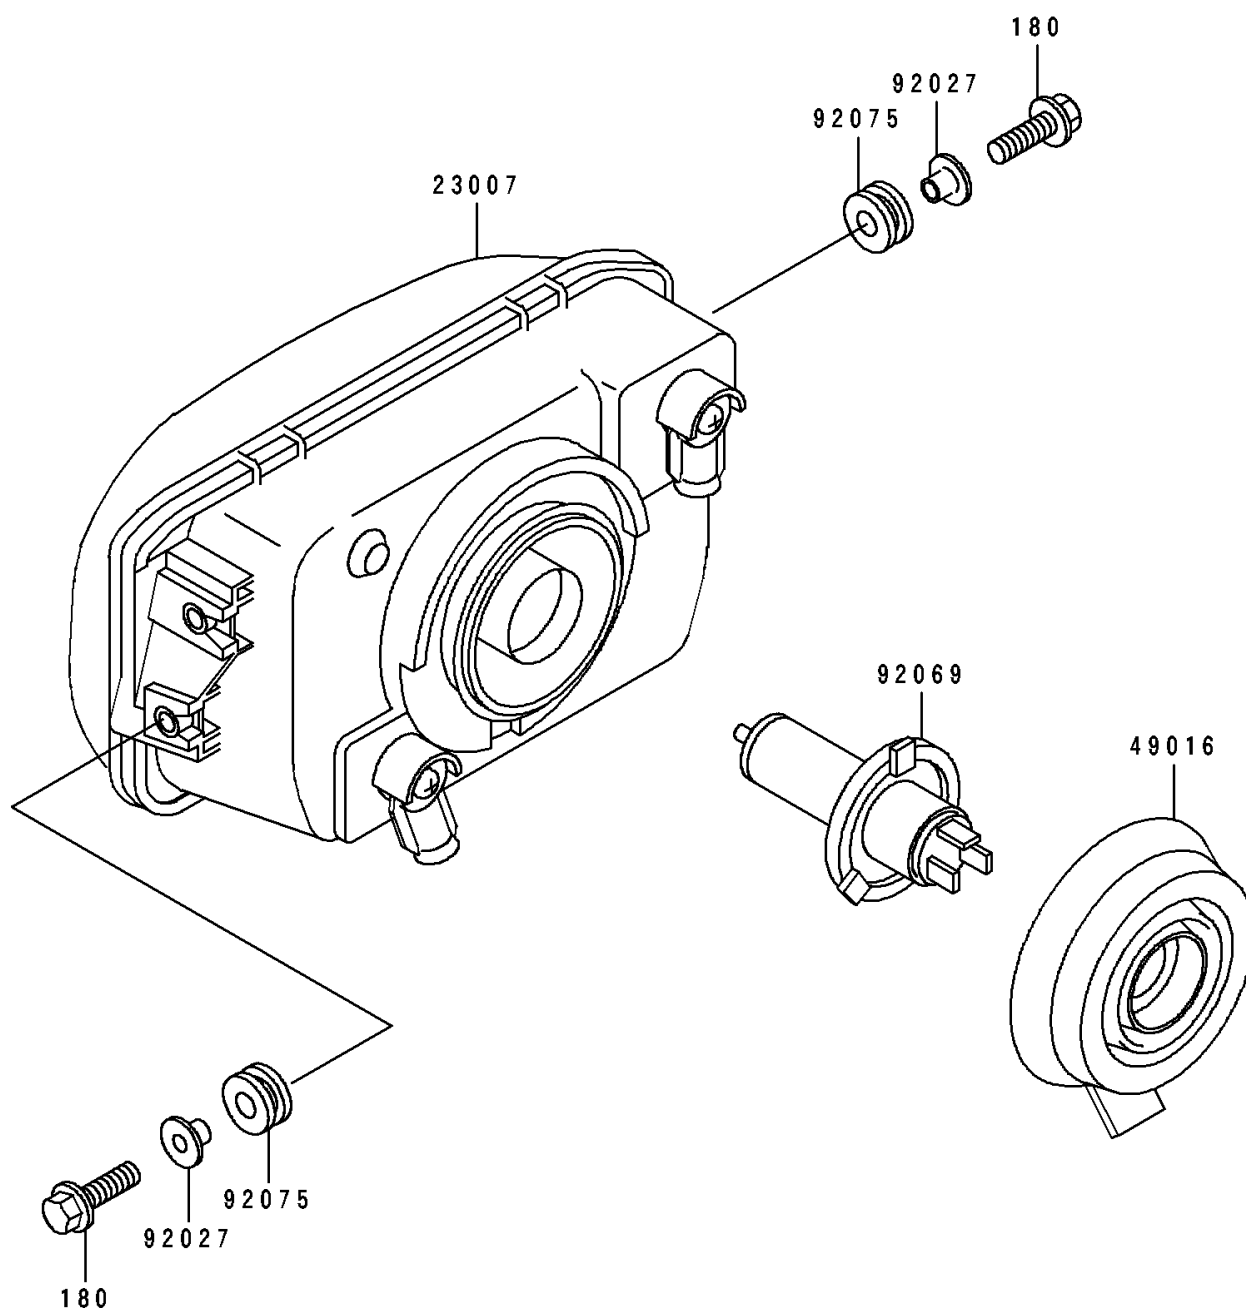

1990 EX500 PARTS DIAGRAM

Headlight

F2710

1990 EX500 PARTS LIST

Headlight

ITEM NAME	PART NUMBER	QUANTITY
LENS-COMP,HEAD LAMP (Ref # 23007)	23007-1150	1
COVER-SEAL,HEAD LAMP (Ref # 49016)	49016-1108	1
COLLAR,L=13.1 (Ref # 92027)	92027-251	1
BULB,12V 60/55W,H4 (Ref # 92069)	92069-1002	1
DAMPER (Ref # 92075)	92075-1690	1
BOLT-UPSET-WS,6X25 (Ref # 180)	180D0625	1