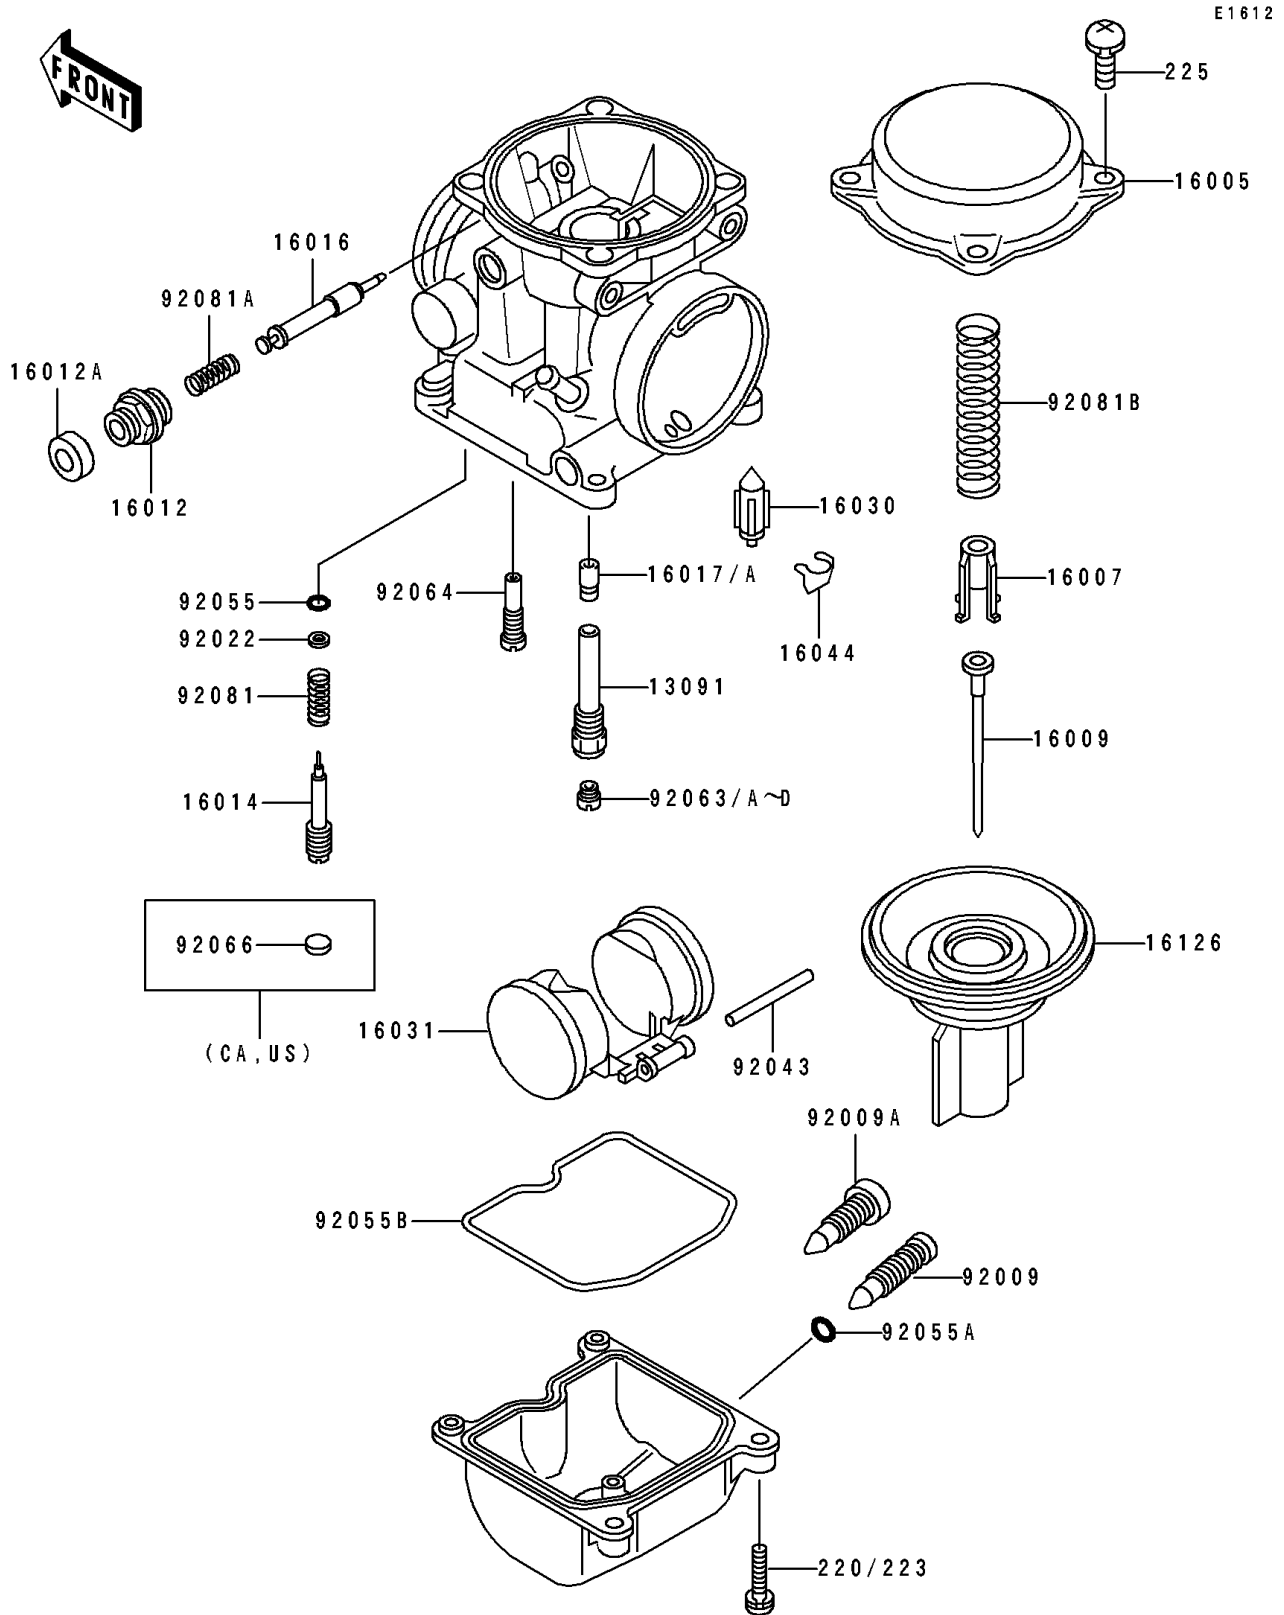

1990 EX500 PARTS DIAGRAM

Carburetor Parts

1990 EX500 PARTS LIST

Carburetor Parts

ITEM NAME	PART NUMBER	QUANTITY
HOLDER,NEEDLE JET (Ref # 13091)	13091-1406	1
TOP-CHAMBER,MIXING,27/60 (Ref # 16005)	16005-1057	1
SEAT-SPRING,VALVE (Ref # 16007)	16007-1117	1
NEEDLE-JET,N36N (Ref # 16009)	16009-1342	1
CAP-STARTER PLUNGER (Ref # 16012)	16012-1051	1
CAP-STARTER PLUNGER (Ref # 16012A)	16012-1052	1
SCREW-PILOT AIR (Ref # 16014)	16014-1054	1
PLUNGER,STARTER (Ref # 16016)	16016-1061	1
JET-NEEDLE (Ref # 16017)	16017-1059	1
JET-NEEDLE,#6 (Ref # 16017A)	16017-1208	1
VALVE-FLOAT (Ref # 16030)	16030-1007	1
FLOAT (Ref # 16031)	16031-1056	1
CLAMP,FLOAT VALVE (Ref # 16044)	16044-007	1
VALVE,VACUUM,60PS (Ref # 16126)	16126-1173	1
SCREW,DRAIN,M6X1.0 (Ref # 92009)	92009-1095	1
SCREW,DRAIN,M6X0.75 (Ref # 92009A)	92009-1551	1
WASHER,PLAIN (Ref # 92022)	92022-1003	1
PIN,FLOAT (Ref # 92043)	92043-1207	1
RING-O,PILOT ADJUST (Ref # 92055)	92055-1002	1
RING-O,DRAIN SCREW (Ref # 92055A)	92055-1053	1
RING-O,FLOAT CHAMBER (Ref # 92055B)	92055-1222	1
JET-MAIN,#135 (Ref # 92063)	92063-1014	1
JET-MAIN,2ND,#125 (Ref # 92063A)	92063-1069	1
JET-MAIN,2ND,#128 (Ref # 92063B)	92063-1074	1
JET-MAIN,#130 (Ref # 92063C)	92063-1075	1
JET-MAIN,#132 (Ref # 92063D)	92063-1076	1
JET-PILOT,#35 (Ref # 92064)	92064-1101	1
PLUG,PILOT AIR SCREW,6.9X2 (Ref # 92066)	92066-1051	1
SPRING,PILOT ADJUST SCREW (Ref # 92081)	92081-1002	1

1990 EX500 PARTS LIST

Carburetor Parts

ITEM NAME	PART NUMBER	QUANTITY
SPRING,STARTER PLUNGER (Ref # 92081A)	92081-1761	1
SPRING,VACUUM VALVE (Ref # 92081B)	92081-1874	1
SCREW-PAN-CROS (Ref # 220)	220D0414	1
SCREW-PAN-WS-CROS (Ref # 223)	223C0416	1
SCREW-PAN-WSP-CROS (Ref # 225)	225C0418	1