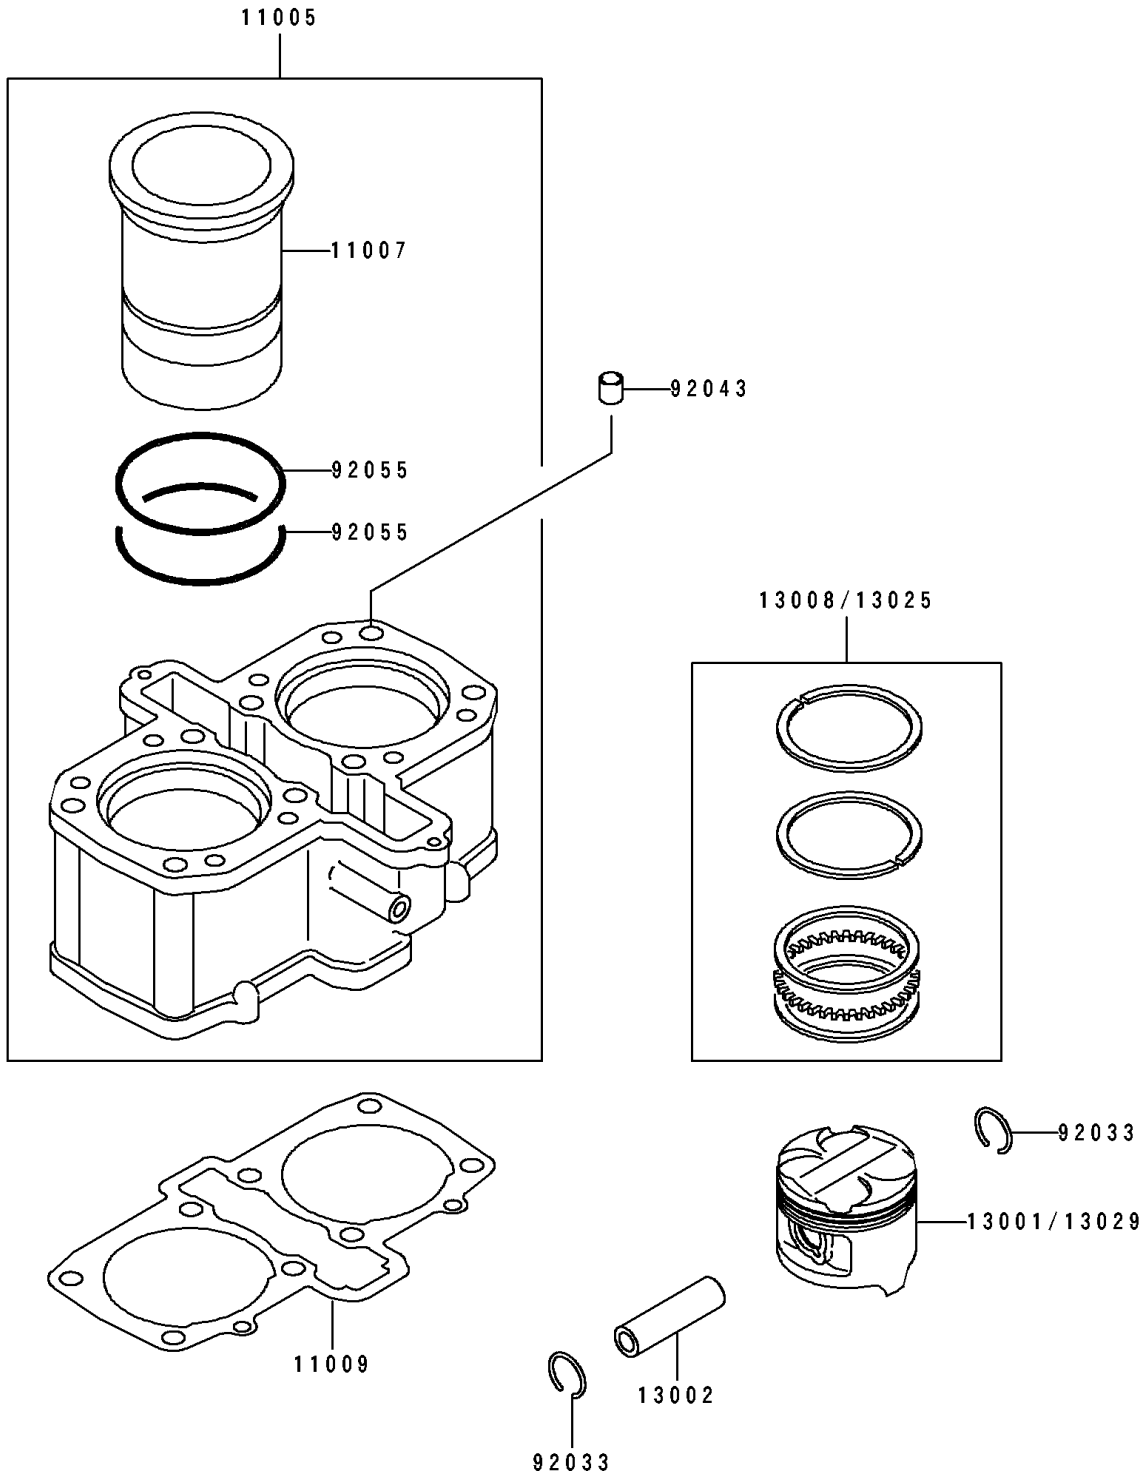

1990 EX500 PARTS DIAGRAM

Cylinder/Pistons

E1120

1990 EX500 PARTS LIST

Cylinder/Pistons

ITEM NAME	PART NUMBER	QUANTITY
CYLINDER-ENGINE (Ref # 11005)	11005-1517	1
LINER-CYLINDER (Ref # 11007)	11007-1096	1
GASKET,CYLINDER BASE (Ref # 11009)	11009-1640	1
PISTON-ENGINE,STD (Ref # 13001)	13001-1251	1
PIN-PISTON (Ref # 13002)	13002-1058	1
RING-SET-PISTON,STD (Ref # 13008)	13008-1084	1
RING-SET-PISTON L,O/S 0.50 (Ref # 13025)	13025-1084	1
PISTON-ENGINE L,O/S 0.50 (Ref # 13029)	13029-1160	1
RING-SNAP,20.5X1.2 (Ref # 92033)	92033-1099	1
PIN,11.5X14X14 (Ref # 92043)	92043-1279	1
RING-O (Ref # 92055)	92055-1247	1