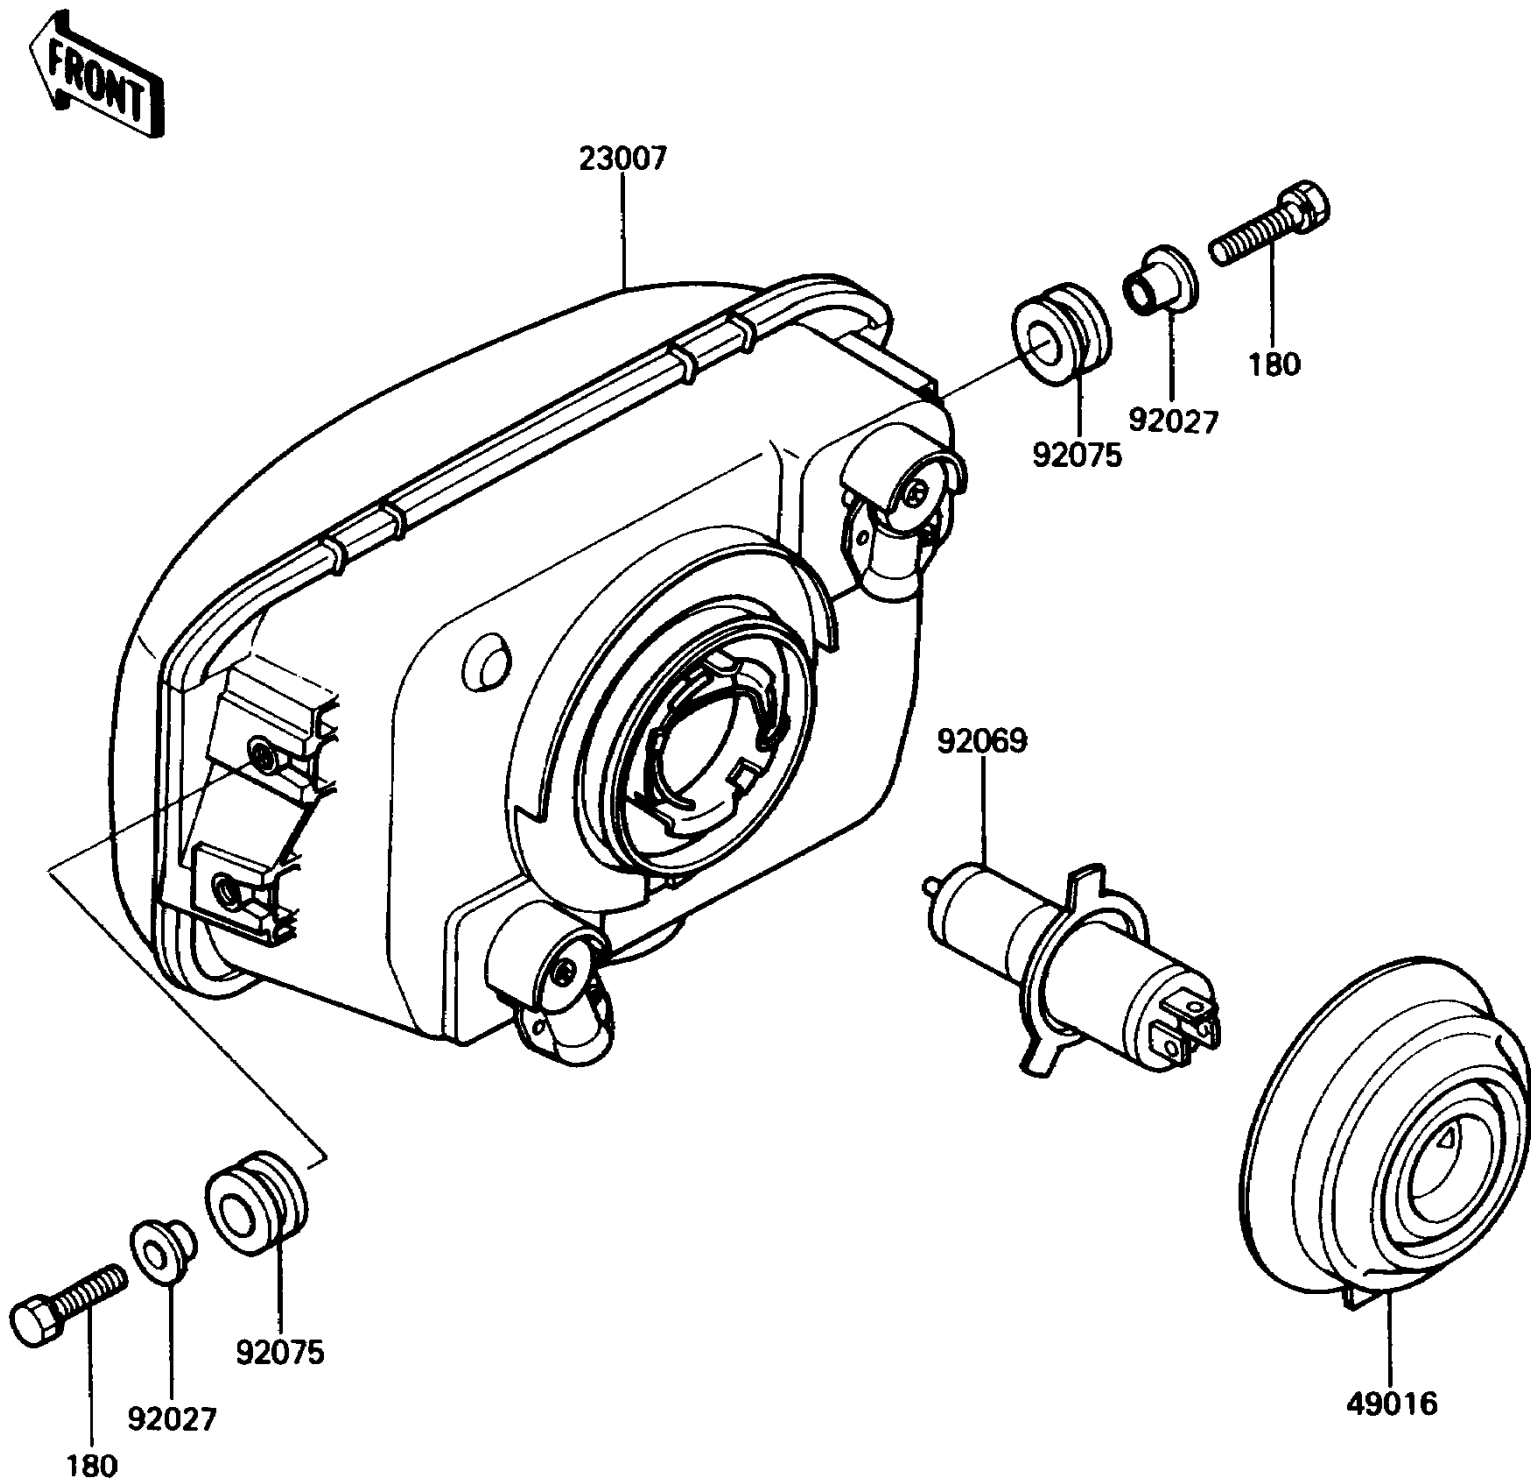

1987 EX500 PARTS DIAGRAM

Headlight(s)

F2710-0262

1987 EX500 PARTS LIST

Headlight(s)

ITEM NAME	PART NUMBER	QUANTITY
LENS-COMP,HEAD LAMP (Ref # 23007)	23007-1150	1
COVER-SEAL,HEAD LAMP (Ref # 49016)	49016-1108	1
COLLAR,L=13.1 (Ref # 92027)	92027-251	1
BULB,12V 60/55W,H4 (Ref # 92069)	92069-1002	1
DAMPER (Ref # 92075)	92075-1690	1
BOLT-UPSET-WS,6X25 (Ref # 180)	180D0625	1