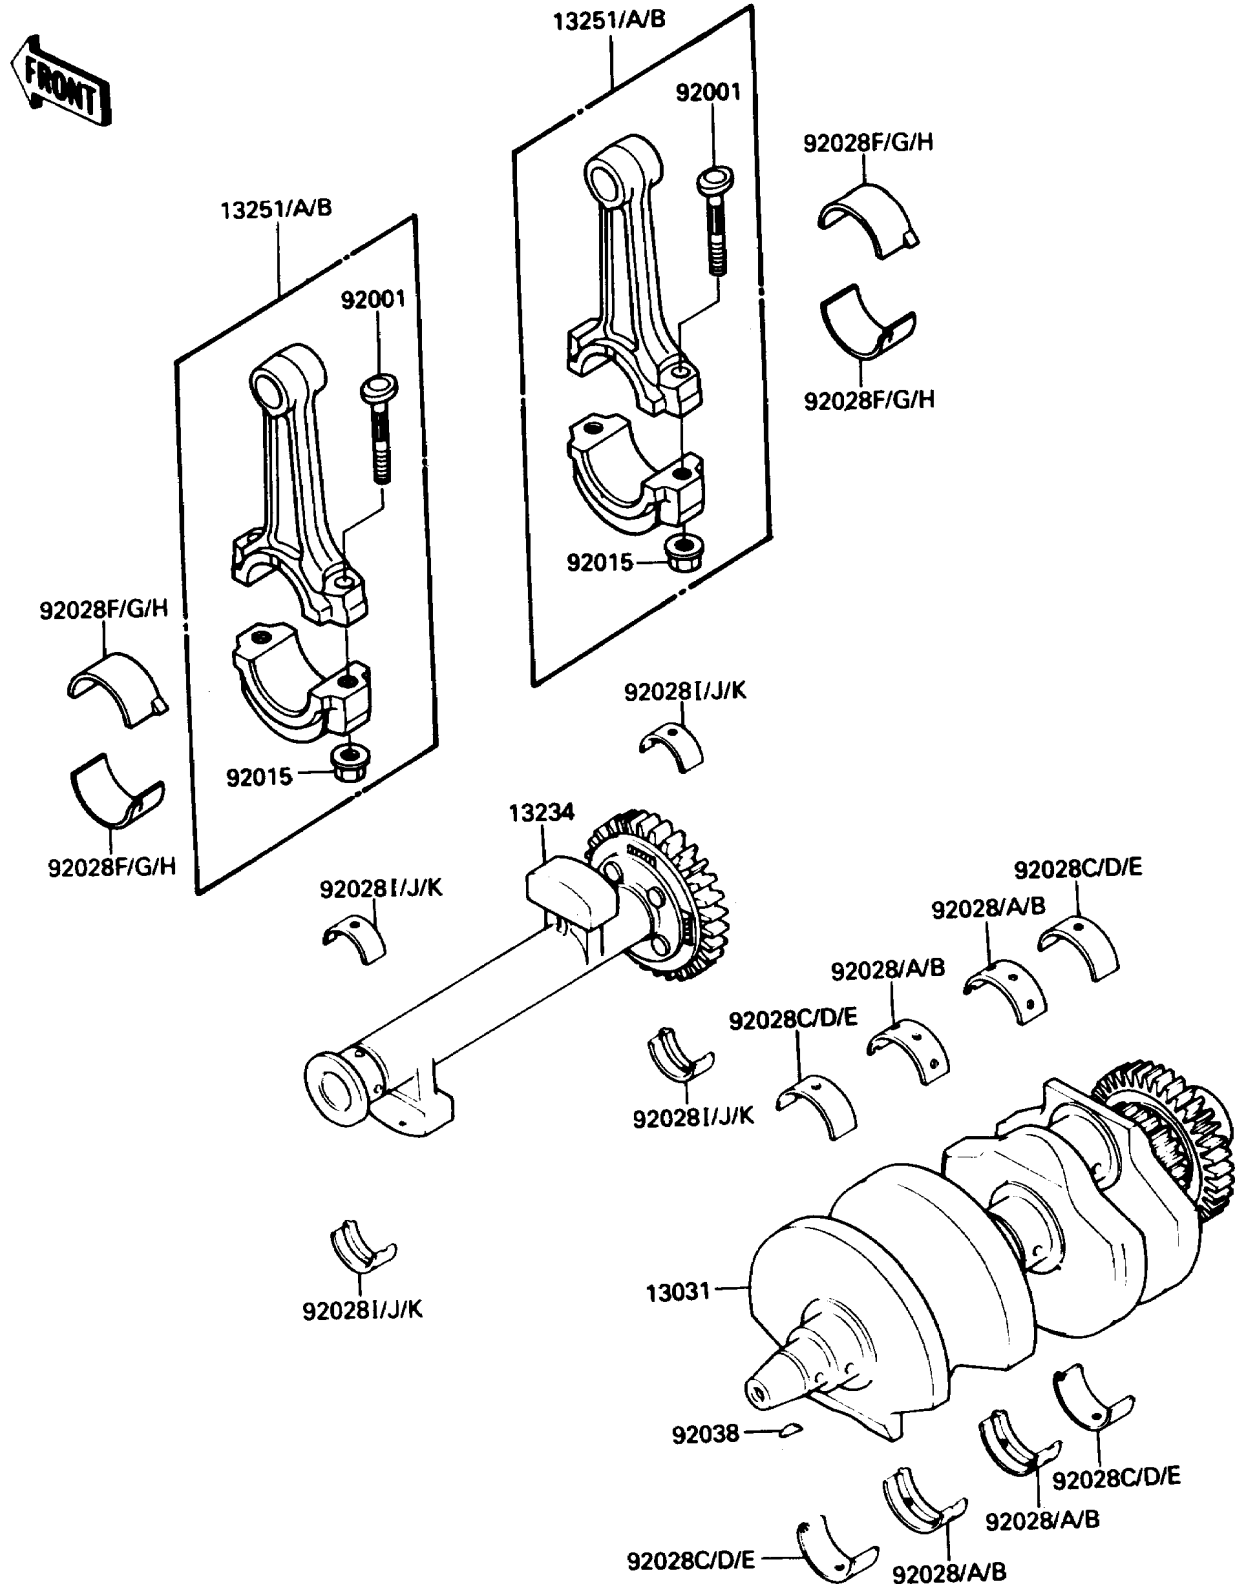

## 1987 EX500 PARTS DIAGRAM

Crankshaft

E1321-0081

## 1987 EX500 PARTS LIST

### Crankshaft

ITEM NAME	PART NUMBER	QUANTITY
CRANKSHAFT-COMP (Ref # 13031)	13031-1241	1
SHAFT-COMP,BALANCER (Ref # 13234)	13234-1071	1
ROD-ASSY-CONNECTING,H (Ref # 13251)	13251-1067-HH	1
ROD-ASSY-CONNECTING,I (Ref # 13251A)	13251-1067-II	1
ROD-ASSY-CONNECTING,J (Ref # 13251B)	13251-1067-JJ	1
BOLT,CONNECTING ROD,8MM (Ref # 92001)	92001-1887	1
NUT,FLANGED,8MM (Ref # 92015)	92015-1311	1
BUSHING,CRANKSHAFT,BLUE (Ref # 92028)	92028-1100	1
BUSHING,CRANKSHAFT,BLACK (Ref # 92028A)	92028-1101	1
BUSHING,CRANKSHAFT,BROWN (Ref # 92028B)	92028-1102	1
BUSHING,CRANKSHAFT,BLUE (Ref # 92028C)	92028-1272	1
BUSHING,CRANKSHAFT,BLACK (Ref # 92028D)	92028-1273	1
BUSHING,CRANKSHAFT,BROWN (Ref # 92028E)	92028-1274	1
BUSHING,CONNECTING ROD,BLUE (Ref # 92028F)	92028-1348	1
BUSHING,CONNECTING ROD,BLACK (Ref # 92028G)	92028-1349	1
BUSHING,CONNECTING ROD,BROWN (Ref # 92028H)	92028-1350	1
BUSHING,BALANCER,LH,BLUE (Ref # 92028I)	92028-1495	1
BUSHING,BALANCER,LH,BLACK (Ref # 92028J)	92028-1496	1
BUSHING,BALANCER,LH,BROWN (Ref # 92028K)	92028-1497	1
KEY,WOODRUFF (Ref # 92038)	92038-001	1