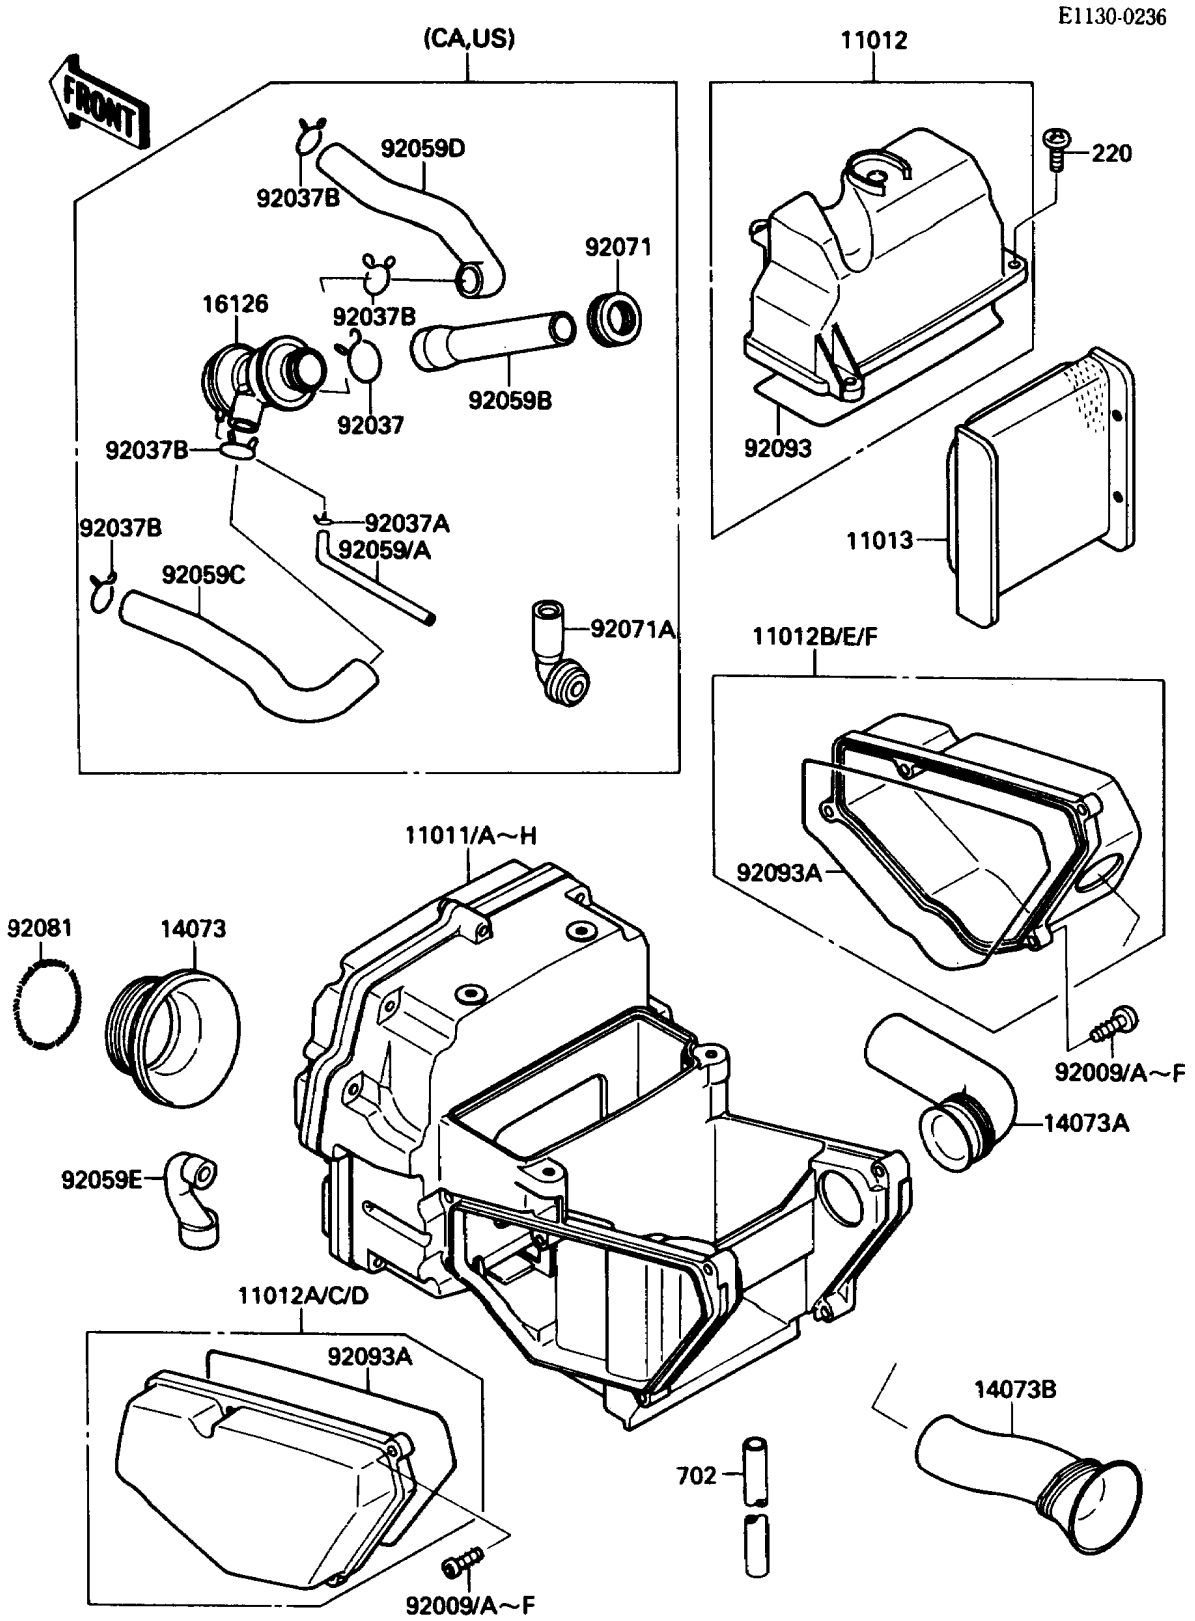

1987 EX500 PARTS DIAGRAM

Air Cleaner

1987 EX500 PARTS LIST

Air Cleaner

ITEM NAME	PART NUMBER	QUANTITY
CASE-AIR FILTER (Ref # 11011)	11011-1245	1
CASE-AIR FILTER (Ref # 11011A)	11011-1246	1
CASE-AIR FILTER (Ref # 11011B)	11011-1247	1
CASE-AIR FILTER (Ref # 11011D)	11011-1268	1
CASE-AIR FILTER (Ref # 11011F)	11011-1269	1
CASE-AIR FILTER (Ref # 11011H)	11011-1270	1
CAP,AIR FILTER CASE,UPP (Ref # 11012)	11012-1571	1
CAP,AIR FILTER,LH (Ref # 11012A)	11012-1572	1
CAP,AIR FILTER,RH (Ref # 11012B)	11012-1573	1
CAP,AIR FILTER,LH (Ref # 11012D)	11012-1608	1
CAP,AIR FILTER,RH (Ref # 11012F)	11012-1609	1
ELEMENT-AIR FILTER (Ref # 11013)	11013-1155	1
DUCT,CARBURATOR (Ref # 14073)	14073-1292	1
DUCT,INTAKE (Ref # 14073A)	14073-1293	1
DUCT (Ref # 14073B)	14073-1295	1
VALVE,AIR SWITCH (Ref # 16126)	16126-1005	1
SCREW,TAPPING,5X25 (Ref # 92009)	92009-1339	3
SCREW,TAPPING,5X30 (Ref # 92009D)	92009-1488	3
CLAMP,TUBE (Ref # 92037)	92037-1076	1
CLAMP (Ref # 92037A)	92037-1712	1
CLAMP,TUBE (Ref # 92037B)	92037-213	1
TUBE,4X9X290 (Ref # 92059)	92059-1043	1
TUBE,4X9X110 (Ref # 92059A)	92059-1131	1
TUBE,AIR FILTER-ACV (Ref # 92059B)	92059-1770	1
TUBE,AIR SWITCH,LH (Ref # 92059C)	92059-1771	1
TUBE,AIR SWITCH,RH (Ref # 92059D)	92059-1772	1
TUBE,BREATHER (Ref # 92059E)	92059-1773	1
GROMMET,AIR FILTER (Ref # 92071)	92071-1028	1
GROMMET,AIR FILTER (Ref # 92071A)	92071-1114	1

1987 EX500 PARTS LIST

Air Cleaner

ITEM NAME	PART NUMBER	QUANTITY
SPRING,COIL,BLACK (Ref # 92081)	92081-1457	1
SEAL,AIR FILTER CAP (Ref # 92093)	92093-1233	1
SEAL,AIR FILTER (Ref # 92093A)	92093-1234	1
SCREW-PAN-CROS,6X16 (Ref # 220)	220B0616	1
TUBE-RUBBER,5X350 (Ref # 702)	702A05350	1