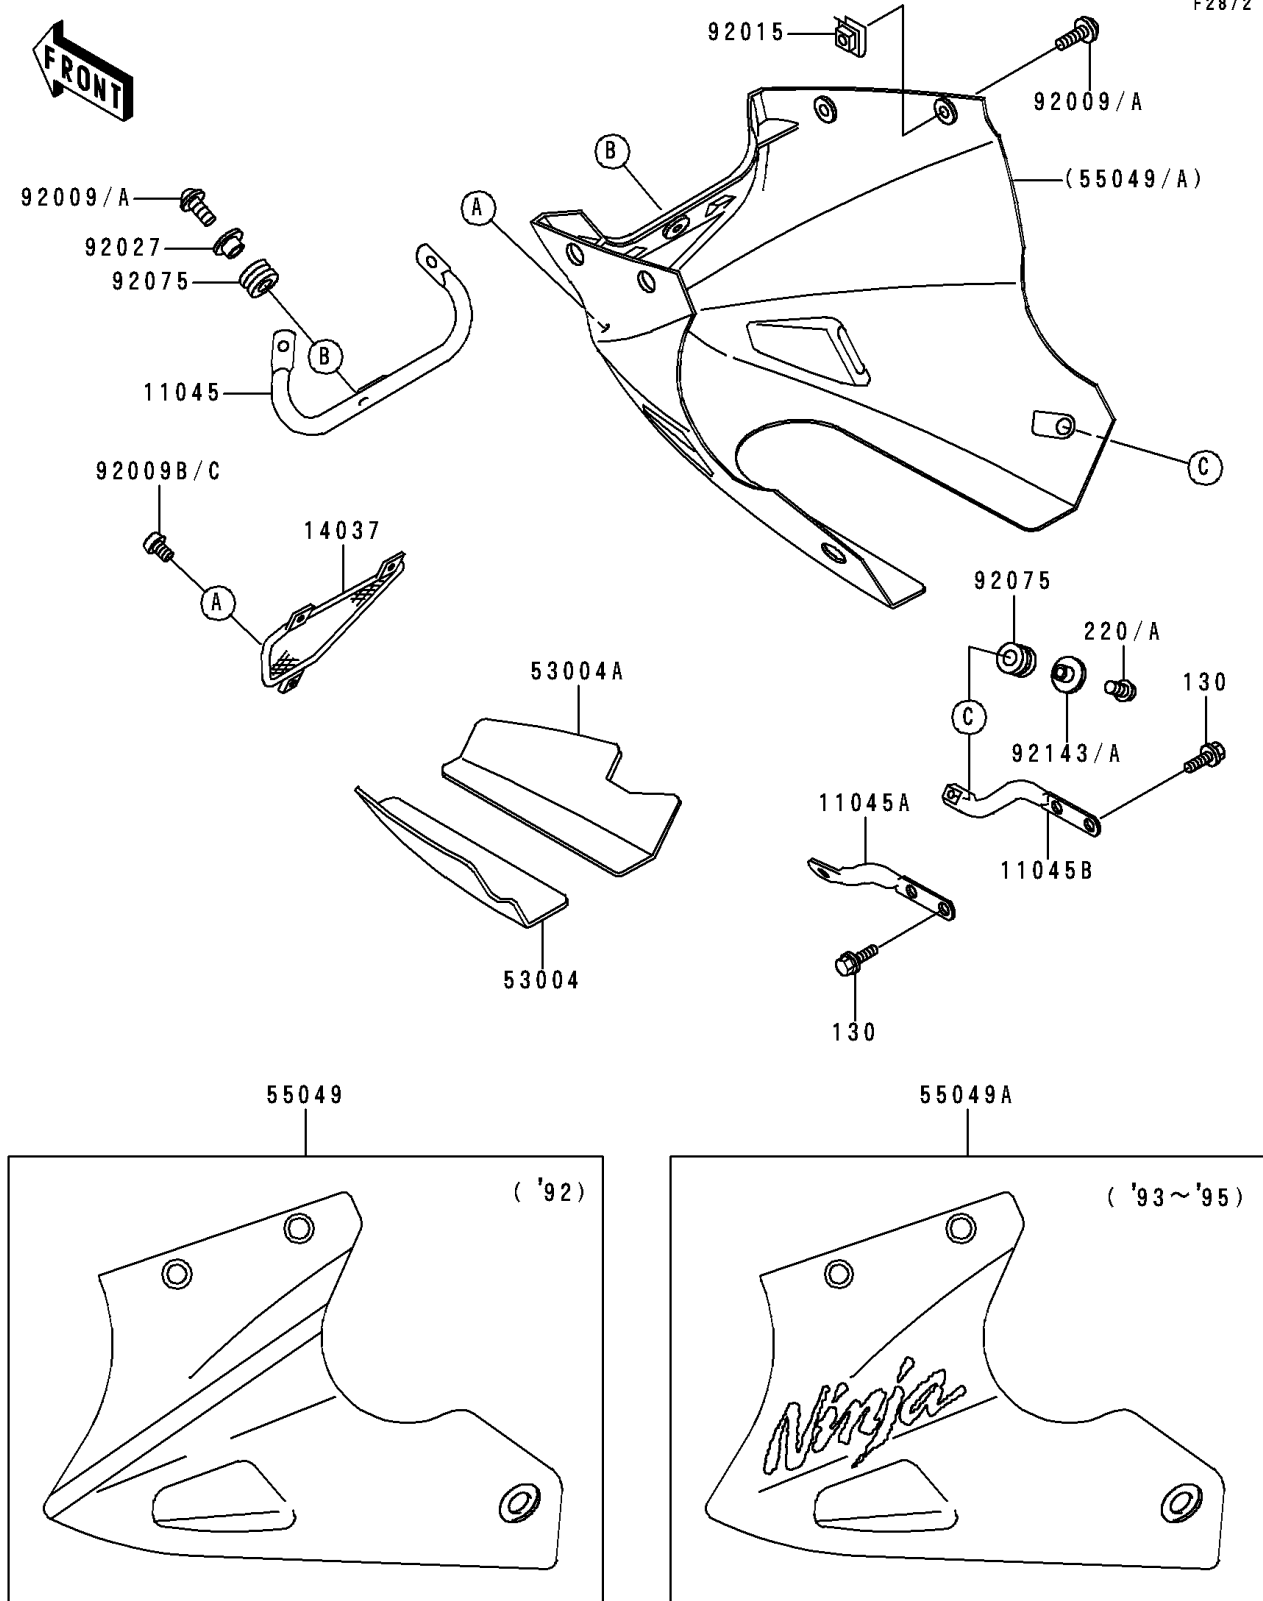

1992 NINJA® 250R PARTS DIAGRAM

Cowling Lower

F2872

1992 NINJA® 250R PARTS LIST

Cowling Lowers

ITEM NAME	PART NUMBER	QUANTITY
BOLT-FLANGED,6X14,BLACK (Ref # 130)	130J0614	1
SCREW-PAN-CROS,6X20,WHITE (Ref # 220)	220B0620	1
SCREW-PAN-CROS,6X20,BLACK (Ref # 220A)	220C0620	1
BRACKET,LOWER COWLING,FR (Ref # 11045)	11045-1861	1
BRACKET,LOWER COWLING,RR,LH (Ref # 11045A)	11045-1864	1
BRACKET,LOWER COWLING,RR,RH (Ref # 11045B)	11045-1865	1
SCREEN (Ref # 14037)	14037-1094	1
MAT,LOWER COWLING,LH (Ref # 53004)	53004-1053	1
MAT,LOWER COWLING,RH (Ref # 53004A)	53004-1054	1
COWLING.,LWR,EBONY/GRAY (Ref # 55049)	55049-5065-FG	1
SCREW,6X18,WHITE (Ref # 92009)	92009-1111	1
SCREW,6X18,BLACK (Ref # 92009A)	92009-1181	1
SCREW,5X16,WHITE (Ref # 92009B)	92009-1464	1
SCREW,5X16 (Ref # 92009C)	92009-1654	1
NUT,6MM (Ref # 92015)	92015-1602	1
COLLAR,L=9.1,BLACK (Ref # 92027)	92027-1935	1
DAMPER (Ref # 92075)	92075-1634	1
COLLAR,BLACK (Ref # 92143)	92143-1226	1
COLLAR,WHITE (Ref # 92143A)	92143-1273	1