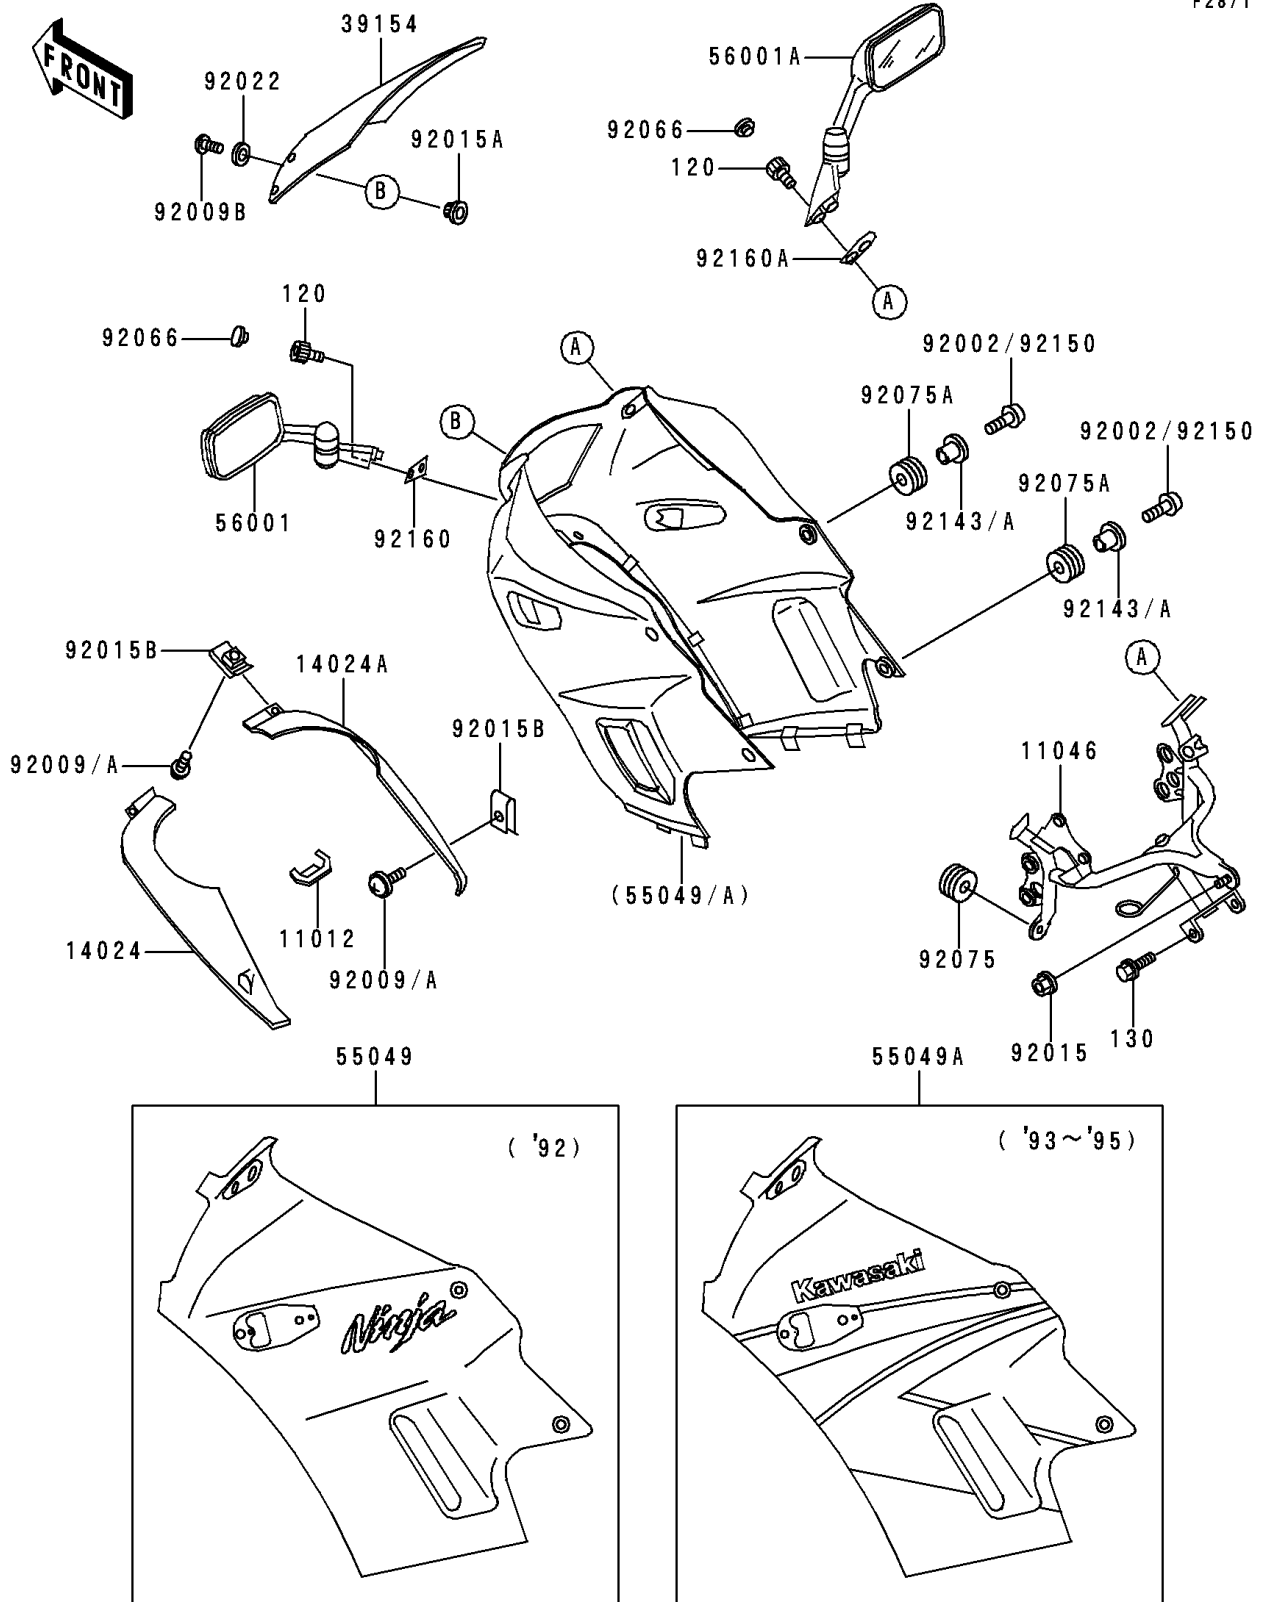

## 1992 NINJA® 250R PARTS DIAGRAM

Cowling

F2871

## 1992 NINJA® 250R PARTS LIST

### Cowling

ITEM NAME	PART NUMBER	QUANTITY
BOLT-SOCKET,8X40,BLACK (Ref # 120)	120S0840	1
BOLT-FLANGED (Ref # 130)	130J0610	1
CAP,RADIATOR COVER (Ref # 11012)	11012-1587	1
BRACKET,COWLING STAY (Ref # 11046)	11046-1289	1
COVER,RADIATOR,LH,EBONY (Ref # 14024)	14024-1580-ER	1
COVER,RADIATOR,RH,EBONY (Ref # 14024A)	14024-1581-ER	1
WINDSHIELD (Ref # 39154)	39154-1083	1
COWLING.,UPP,EBONY (Ref # 55049)	55049-5064-H8	1
MIRROR-ASSY,LH (Ref # 56001)	56001-1337	1
MIRROR-ASSY,RH (Ref # 56001A)	56001-1338	1
BOLT,SOCKET,6X18,WHITE (Ref # 92002)	92002-1889	1
SCREW,6X18,WHITE (Ref # 92009)	92009-1111	1
SCREW,6X18,BLACK (Ref # 92009A)	92009-1181	1
SCREW,5X12 (Ref # 92009B)	92009-1652	1
NUT,CAP,8MM,BLACK (Ref # 92015)	92015-1174	1
NUT,5MM,COWLING (Ref # 92015A)	92015-1343	1
NUT,6MM (Ref # 92015B)	92015-1602	1
WASHER,NYLON,5.3X11.5X1.5 (Ref # 92022)	92022-1521	1
PLUG (Ref # 92066)	92066-1312	1
DAMPER (Ref # 92075)	92075-1067	1
DAMPER (Ref # 92075A)	92075-1634	1
COLLAR,BLACK (Ref # 92143)	92143-1226	1
COLLAR,WHITE (Ref # 92143A)	92143-1273	1
BOLT,SOCKET,6X18 (Ref # 92150)	92150-1553	1
DAMPER,MIRROR,LH (Ref # 92160)	92160-1060	1
DAMPER,MIRROR,RH (Ref # 92160A)	92160-1061	1