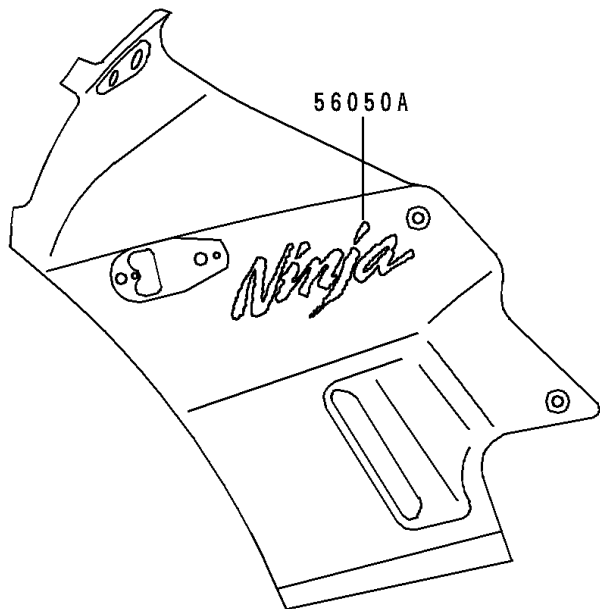

1992 NINJA® 250R PARTS DIAGRAM

Decals(Ebony/Gray)

F2861

56050

56014

56050A

56060

56060C/D

56060A/B

1992 NINJA® 250R PARTS LIST

Decals(Ebony/Gray)

ITEM NAME	PART NUMBER	QUANTITY
EMBLEM,FUEL TANK,KAWASAKI (Ref # 56014)	56014-1201	1
MARK,WINDSHIELD (Ref # 56050)	56050-1054	1
MARK,NINJA (Ref # 56050A)	56050-1742	1
PATTERN,SIDE COVER (Ref # 56060)	56060-1003	1
PATTERN,SEAT COVER,LH (Ref # 56060A)	56060-1004	1
PATTERN,SEAT COVER,RH (Ref # 56060B)	56060-1005	1
PATTERN,LWR COWLING,LH (Ref # 56060C)	56060-1006	1
PATTERN,LWR COWLING,RH (Ref # 56060D)	56060-1007	1