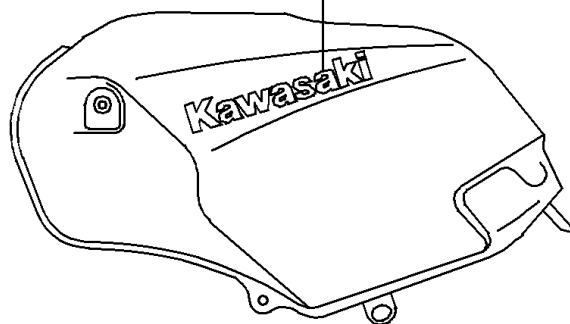

1992 NINJA® 250R PARTS DIAGRAM

Decals(Ebony/Gray)

F2861

56050

56014

56050A

56060

56060C/D

56060A/B

1992 NINJA® 250R PARTS LIST

Decals(Ebony/Gray)

ITEM NAME	PART NUMBER	QUANTITY
EMBLEM,FUEL TANK,KAWASAKI (Ref # 56014)	56014-1201	1
MARK,WINDSHIELD (Ref # 56050)	56050-1054	1
MARK,NINJA (Ref # 56050A)	56050-1742	1
PATTERN,SIDE COVER (Ref # 56060)	56060-1003	1
PATTERN,SEAT COVER,LH (Ref # 56060A)	56060-1004	1
PATTERN,SEAT COVER,RH (Ref # 56060B)	56060-1005	1
PATTERN,LWR COWLING,LH (Ref # 56060C)	56060-1006	1
PATTERN,LWR COWLING,RH (Ref # 56060D)	56060-1007	1