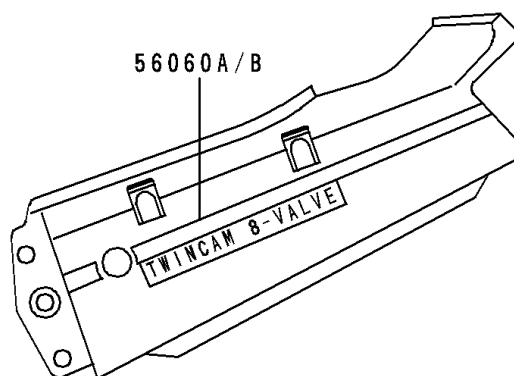

1992 NINJA® 250R PARTS DIAGRAM

Decals(Ebony/Gray)

F2861

56050

56014

56050A

56060

56060C/D

56060A/B

1992 NINJA® 250R PARTS LIST

Decals(Ebony/Gray)

ITEM NAME	PART NUMBER	QUANTITY
EMBLEM,FUEL TANK,KAWASAKI (Ref # 56014)	56014-1201	1
MARK,WINDSHIELD (Ref # 56050)	56050-1054	1
MARK,NINJA (Ref # 56050A)	56050-1742	1
PATTERN,SIDE COVER (Ref # 56060)	56060-1003	1
PATTERN,SEAT COVER,LH (Ref # 56060A)	56060-1004	1
PATTERN,SEAT COVER,RH (Ref # 56060B)	56060-1005	1
PATTERN,LWR COWLING,LH (Ref # 56060C)	56060-1006	1
PATTERN,LWR COWLING,RH (Ref # 56060D)	56060-1007	1