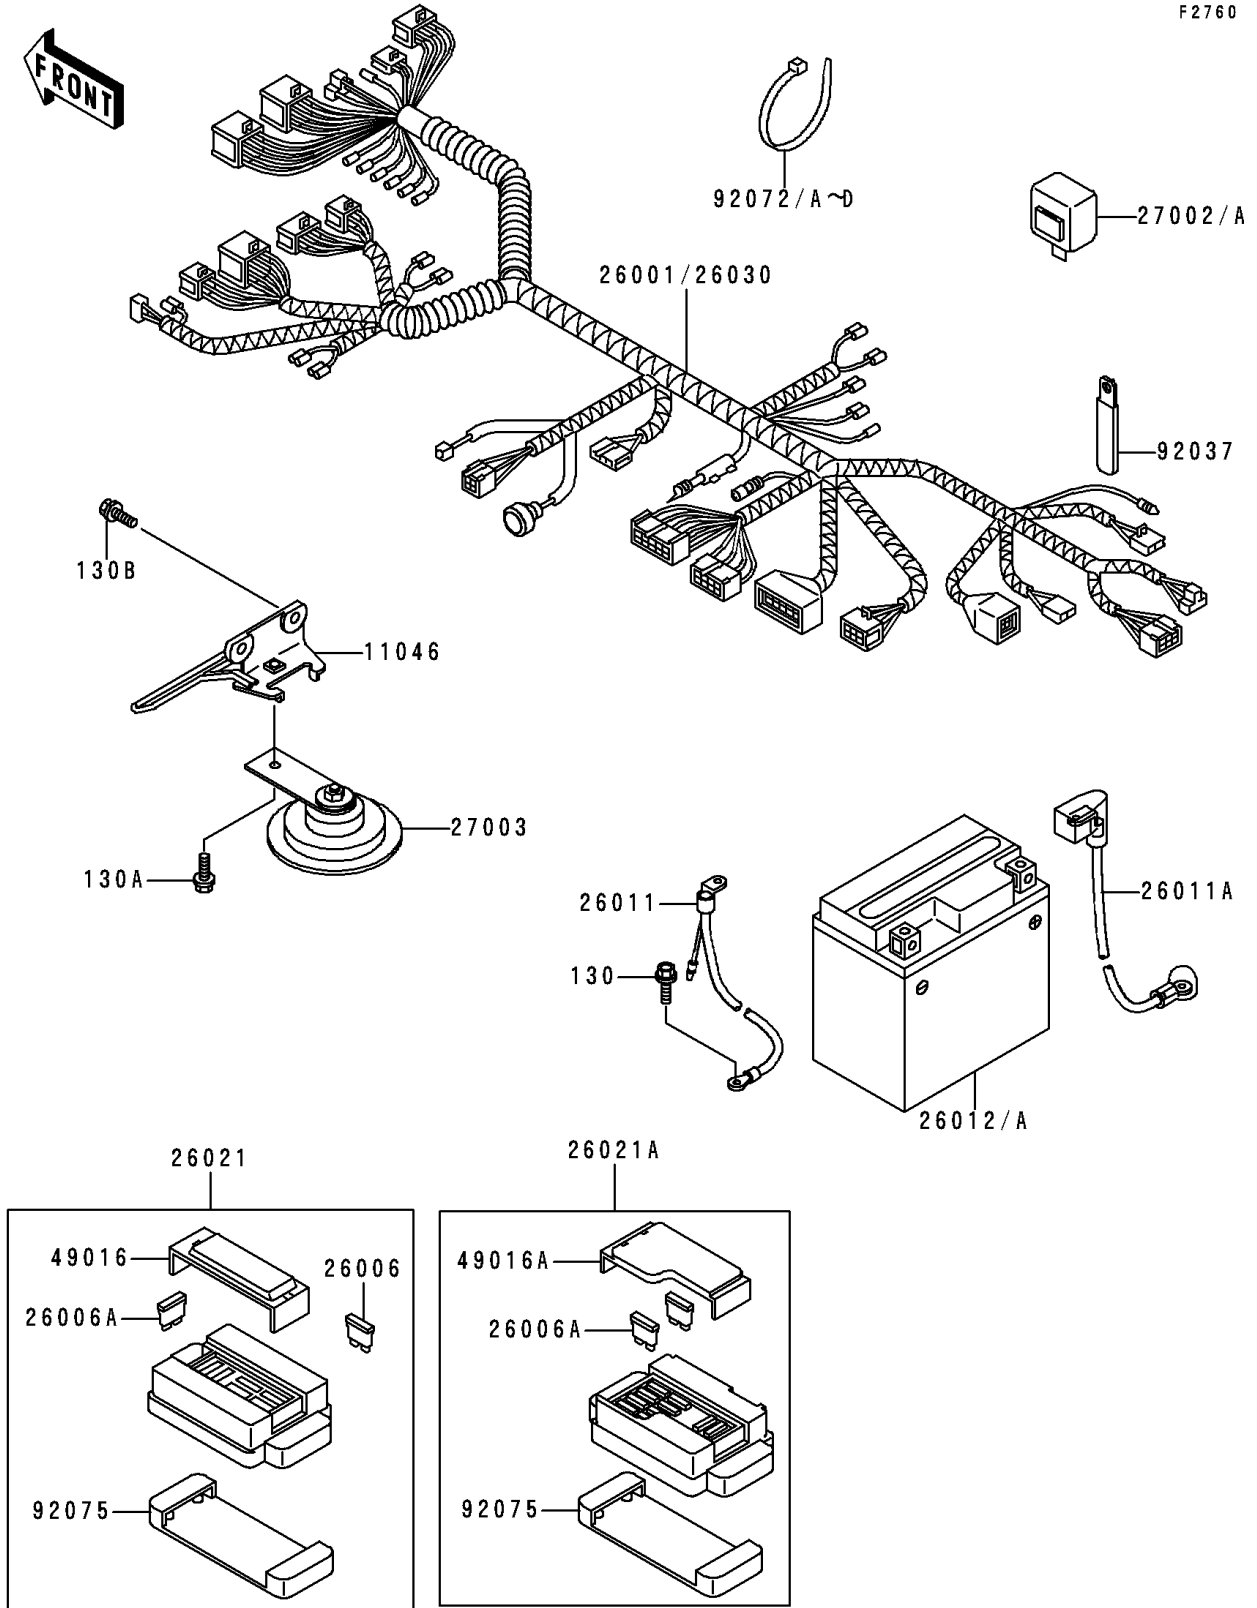

1993 NINJA® 250R PARTS DIAGRAM

Chassis Electrical Equipment

F2760

1993 NINJA® 250R PARTS LIST

Chassis Electrical Equipment

ITEM NAME	PART NUMBER	QUANTITY
-----------	-------------	----------