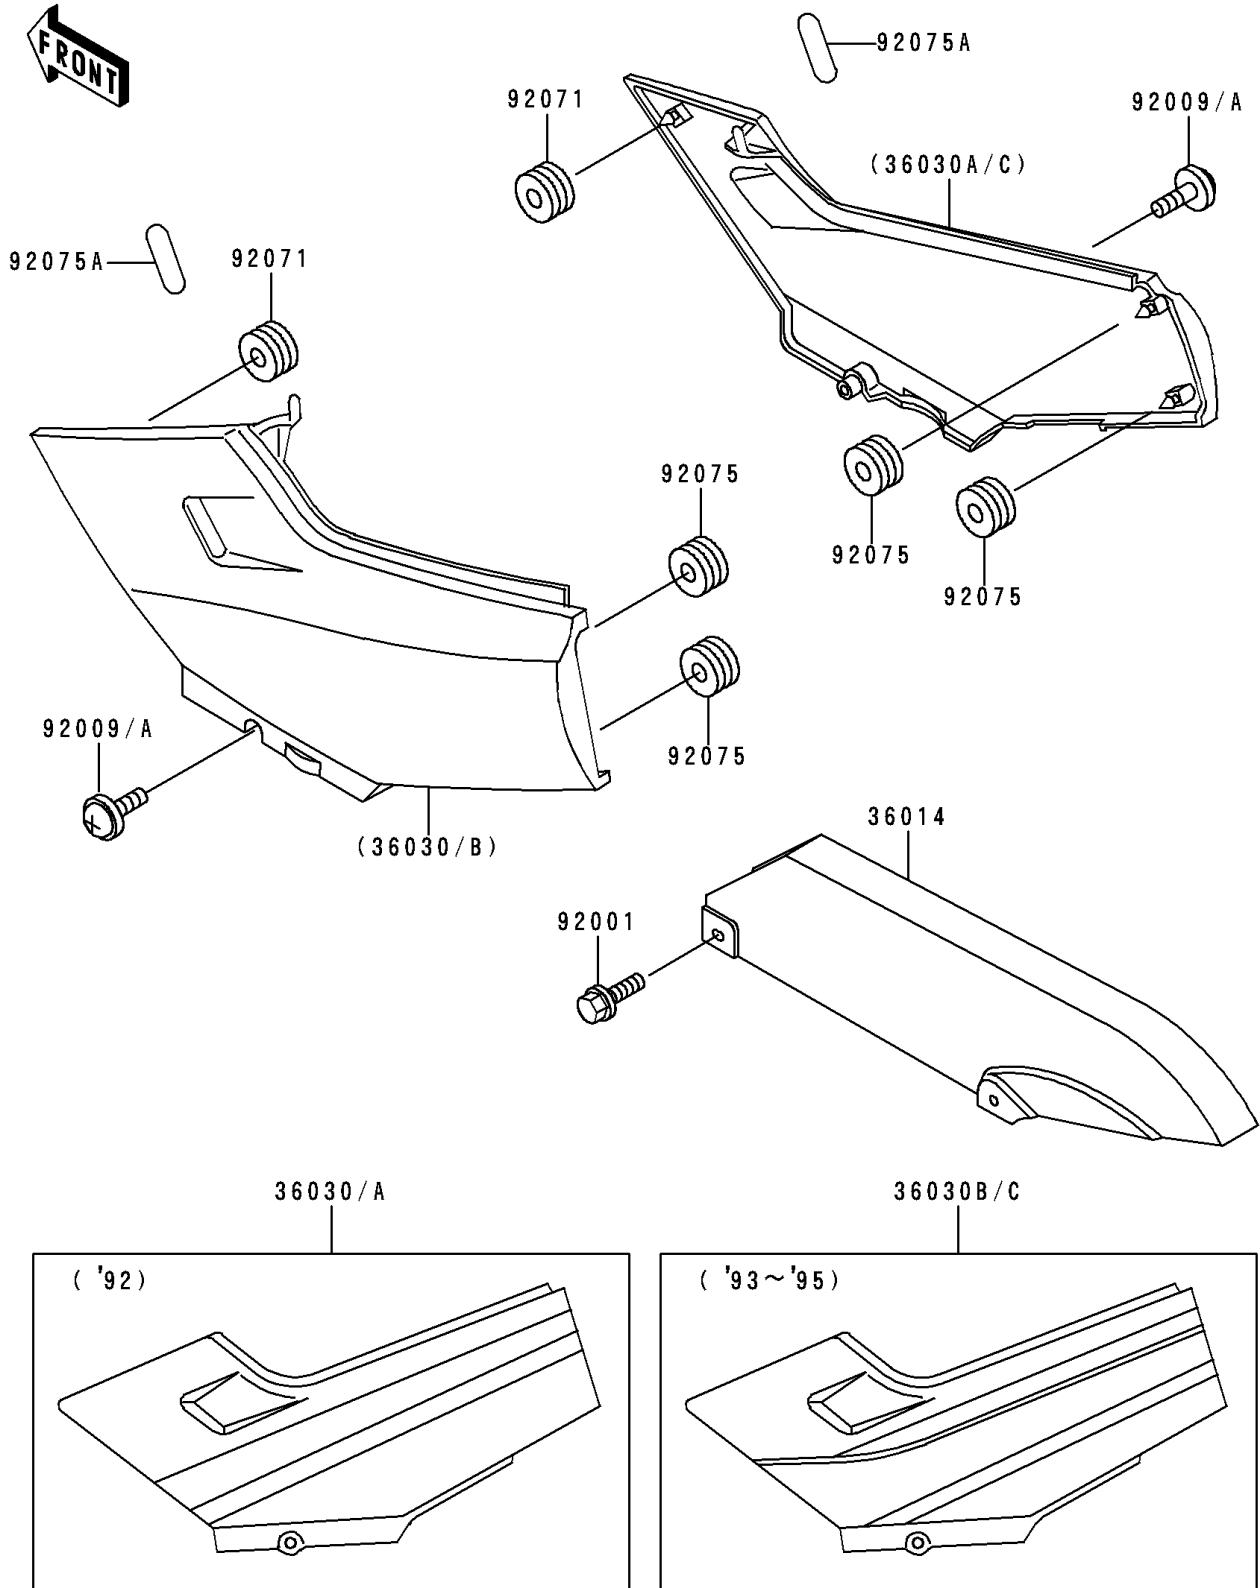

## 1992 NINJA® 250R PARTS DIAGRAM

Side Covers/Chain Cover

F2610

## 1992 NINJA® 250R PARTS LIST

Side Covers/Chain Cover

ITEM NAME	PART NUMBER	QUANTITY
CASE-CHAIN (Ref # 36014)	36014-1147	1
COVER-SIDE,LH,EBONY/GRAY (Ref # 36030)	36030-5031-FG	1
COVER-SIDE,RH,EBONY/GRAY (Ref # 36030A)	36030-5032-FG	1
BOLT,6X14,BLACK (Ref # 92001)	92001-1847	1
SCREW,6X28,WHITE (Ref # 92009)	92009-1342	1
SCREW,6X28,BLACK (Ref # 92009A)	92009-1400	1
GROMMET (Ref # 92071)	92071-1043	1
DAMPER (Ref # 92075)	92075-1067	1
DAMPER,SIDE COVER (Ref # 92075A)	92075-1964	1