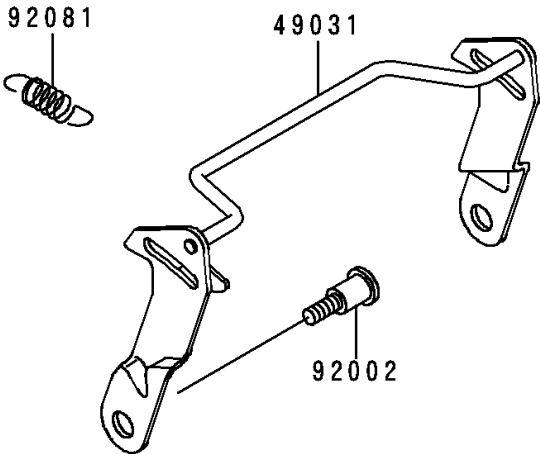

## 1992 NINJA® 250R PARTS DIAGRAM

Seat

F 25 1 0

## 1992 NINJA® 250R PARTS LIST

Seat

ITEM NAME	PART NUMBER	QUANTITY
LATCH,SEAT (Ref # 49031)	49031-1056	1
SEAT-ASSY,DUAL,BLACK (Ref # 53001)	53001-1547-MA	1
LEATHER,SEAT,BLACK (Ref # 53003)	53003-1192-MA	1
BOLT,SOCKET,6MM (Ref # 92002)	92002-1616	1
SPRING,HOOK RETURN (Ref # 92081)	92081-1580	1