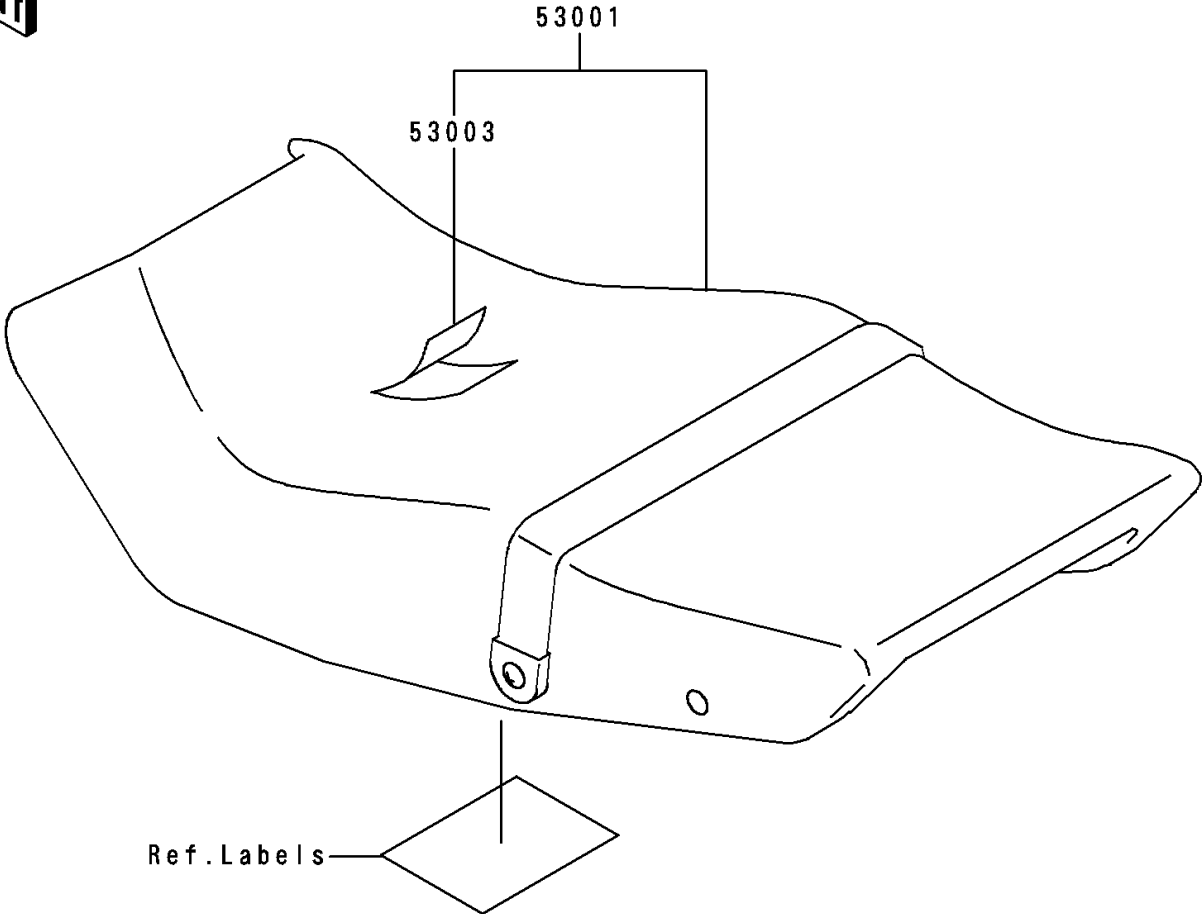

## 1992 NINJA® 250R PARTS DIAGRAM

Seat

F 25 1 0

## 1992 NINJA® 250R PARTS LIST

Seat

ITEM NAME	PART NUMBER	QUANTITY
LATCH,SEAT (Ref # 49031)	49031-1056	1
SEAT-ASSY,DUAL,BLACK (Ref # 53001)	53001-1547-MA	1
LEATHER,SEAT,BLACK (Ref # 53003)	53003-1192-MA	1
BOLT,SOCKET,6MM (Ref # 92002)	92002-1616	1
SPRING,HOOK RETURN (Ref # 92081)	92081-1580	1