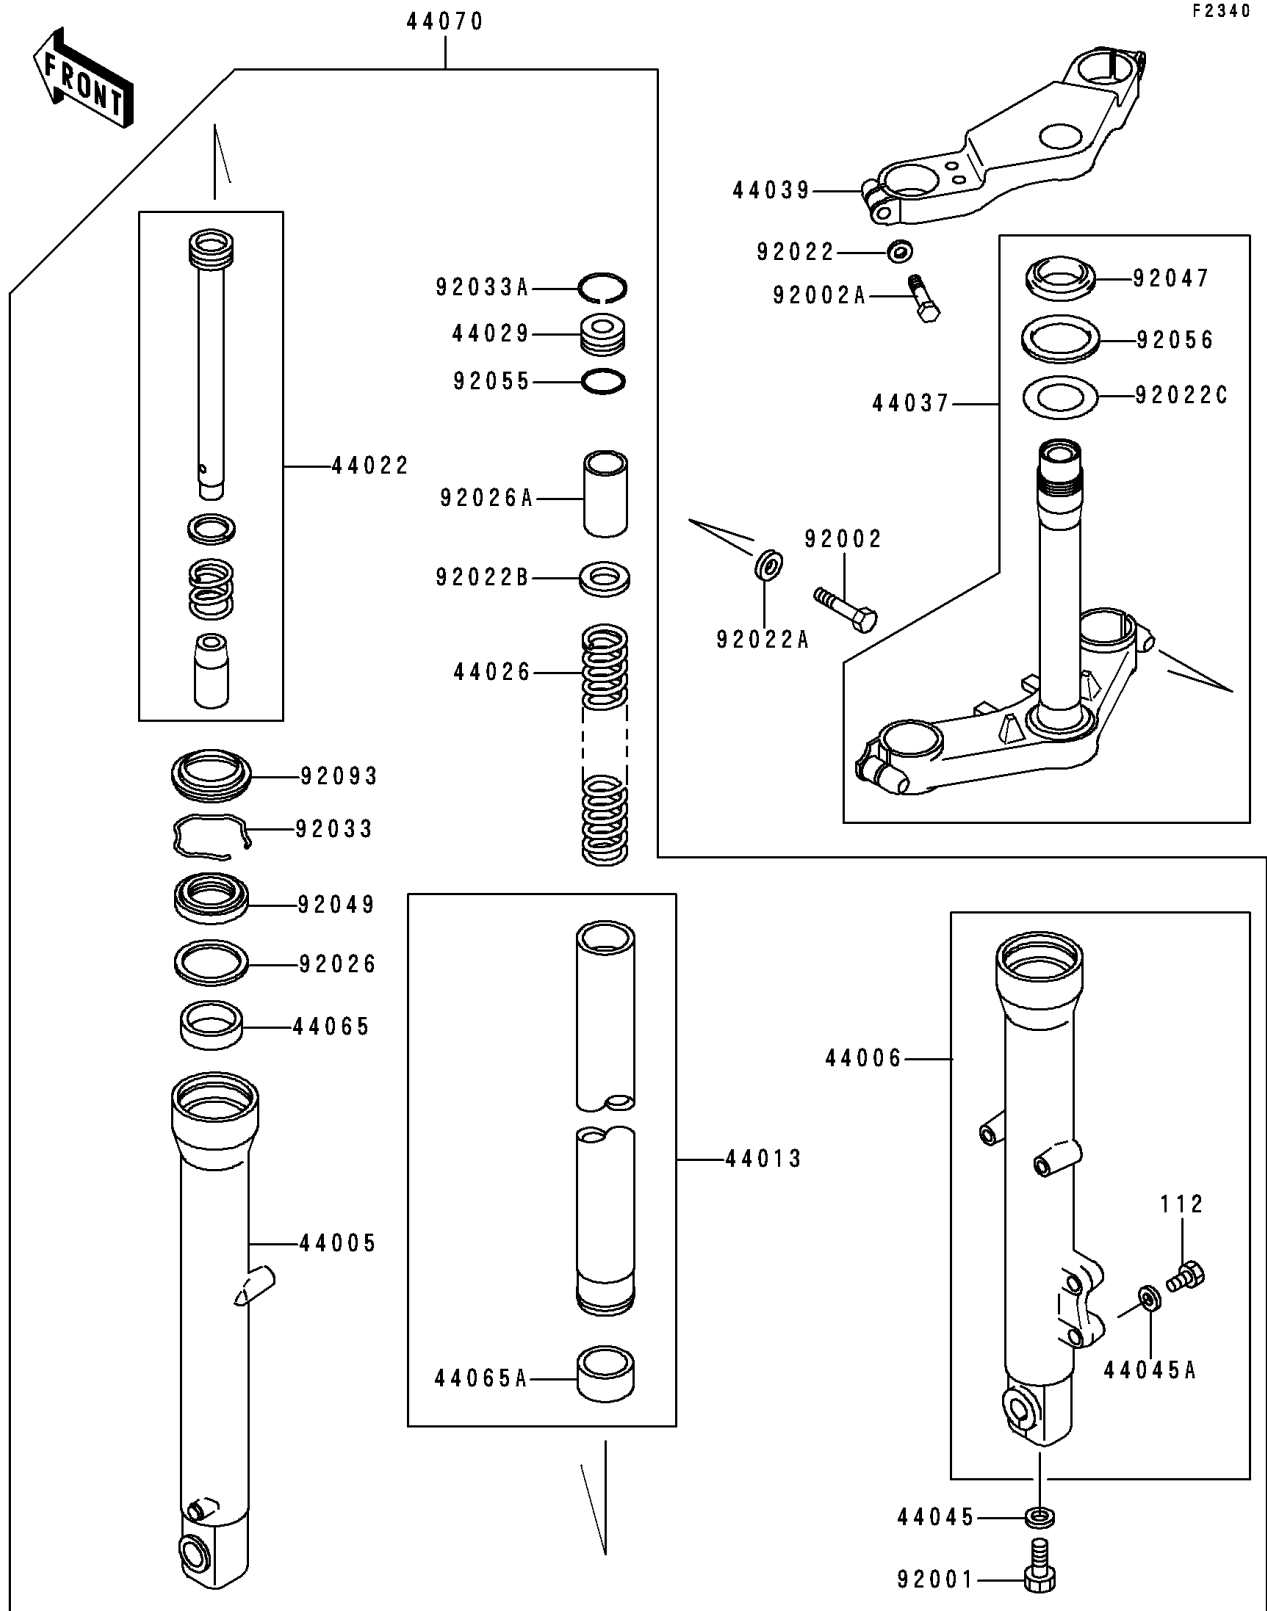

1992 NINJA® 250R PARTS DIAGRAM

Front Fork

1992 NINJA® 250R PARTS LIST

Front Fork

ITEM NAME	PART NUMBER	QUANTITY
BOLT-UPSET (Ref # 112)	112B0608	1
PIPE-LEFT FORK OUTER (Ref # 44005)	44005-1258	1
PIPE-RIGHT FORK OUTER (Ref # 44006)	44006-1255	1
PIPE-FORK INNER (Ref # 44013)	44013-1273	1
CYLINDER-FORK (Ref # 44022)	44022-1206	1
SPRING-FRONT FORK (Ref # 44026)	44026-1362	1
SEAT-FORK SPRING (Ref # 44029)	44029-1127	1
HOLDER-FORK UNDER (Ref # 44037)	44037-1217	1
HOLDER-FORK UPPER (Ref # 44039)	44039-1163	1
GASKET,FORK CYLINDER BOLT (Ref # 44045)	44045-051	1
GASKET,DRAIN PLUG (Ref # 44045A)	44045-052	1
BUSHING-FRONT FORK (Ref # 44065)	44065-1068	1
BUSHING-FRONT FORK (Ref # 44065A)	44065-1082	1
DAMPER-ASSY,FORK (Ref # 44070)	44070-5026	1
BOLT,FORK CYLINDER (Ref # 92001)	92001-1464	1
BOLT,10X32 (Ref # 92002)	92002-1811	1
BOLT (Ref # 92002A)	92002-1959	1
WASHER,SPRING,8MM (Ref # 92022)	92022-1552	1
WASHER,SPRING,10MM (Ref # 92022A)	92022-1704	1
WASHER (Ref # 92022B)	92022-1879	1
WASHER,30.5X50X0.6 (Ref # 92022C)	92022-231	1
SPACER,FORK (Ref # 92026)	92026-1038	1
SPACER (Ref # 92026A)	92026-1291	1
RING-SNAP,FORK (Ref # 92033)	92033-1219	1
RING-SNAP (Ref # 92033A)	92033-1236	1
RACE,STEERING STEM BEARING (Ref # 92047)	92047-012	1
SEAL-OIL,FORK (Ref # 92049)	92049-1226	1
RING-O,FORK SPRING SEAT (Ref # 92055)	92055-1384	1
SEAL-OIL,STEERING STEM (Ref # 92056)	92056-003	1

1992 NINJA® 250R PARTS LIST

Front Fork

ITEM NAME	PART NUMBER	QUANTITY
SEAL,FORK (Ref # 92093)	92093-1196	1